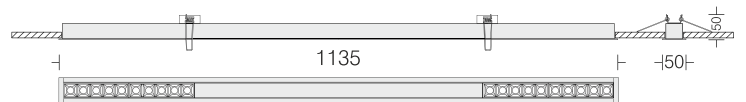

Linea 30 dark light combi, recess

Linea 30 Dark Light R21

□ DRK30R2D2 38

Power 38W

LED
Dimming
Housing
Diffuser
Optics

□ 3000k □ 4000k □ 5700k
Options available
Extruded Al in texture White
Opal PC
□ 15° □ 30° □ 45° Reflector
Lens + Anti-glare black cover