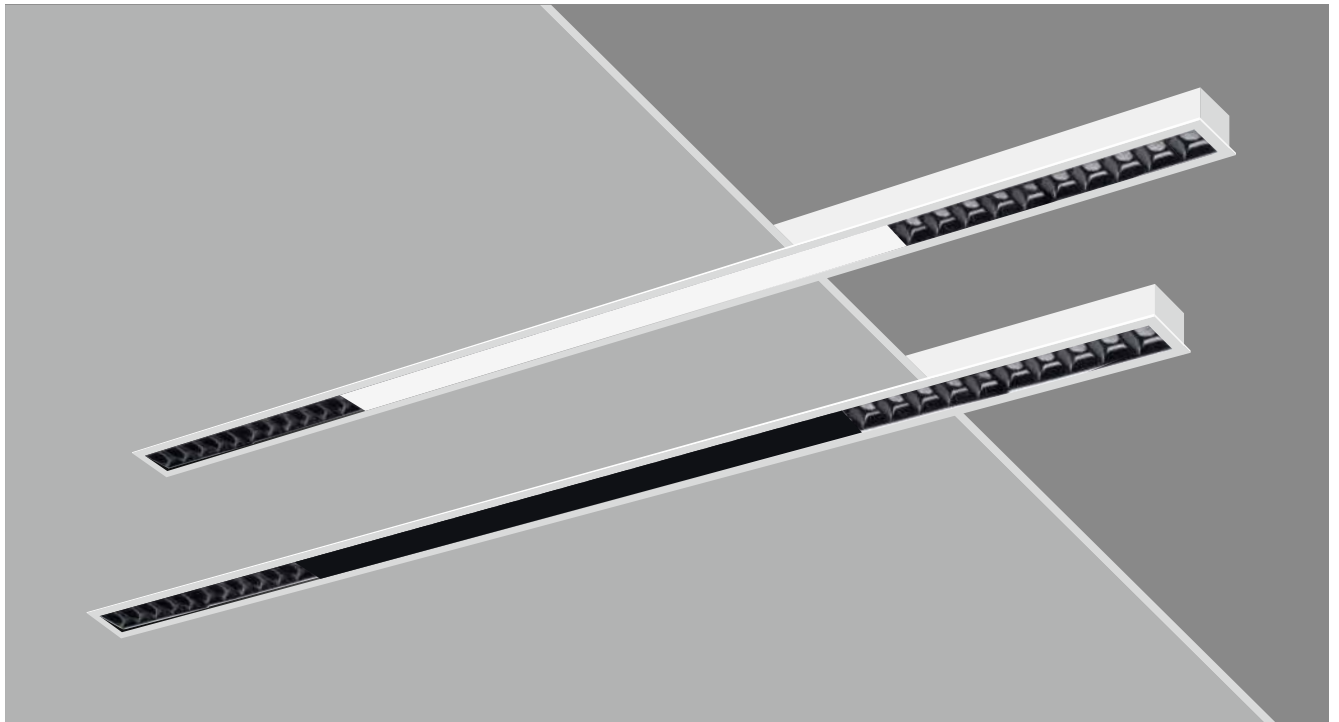

Linea 30 dark light combi, recess

Linea 30 Dark Light R21

□ DRK30R2D2 38

Power 38W

LED
Dimming
Housing
Diffuser
Optics

□ 3000k □ 4000k □ 5700k
Options available
Extruded Al in texture White
Opal PC
□ 15° □ 30° □ 45° Reflector
Lens + Anti-glare black cover

Linea 30 Dark Light R22

□ DRK30R2B2 24

Power 24W

LED
Dimming
Housing
Blind Cover
Optics

□ 3000k □ 4000k □ 5700k
Options available
Extruded Al texture White
Extruded Al in texture □ White □ Black
□ 15° □ 30° □ 45° Reflector
Lens + Anti-glare black cover