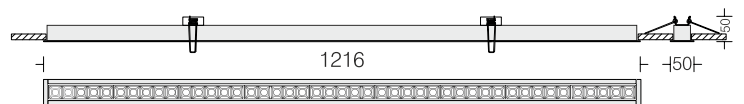

Linea 30 dark light recess

Linea 30 Dark Light R9

□ DRK30RDL9 35

Power 35W

LED
Dimming
Housing
Optics

□ 3000k □ 4000k □ 5700k
Options available
Extruded Al in texture White
□ 15° □ 30° □ 45° Reflector
Lens + Anti-glare black cover

Linea 30 Dark Light R18

□ DRK30RDL18 70

Power 70W

LED
Dimming
Housing
Optics

□ 3000k □ 4000k □ 5700k
Options available
Extruded Al in texture White
□ 15° □ 30° □ 45° Reflector
Lens + Anti-glare black cover