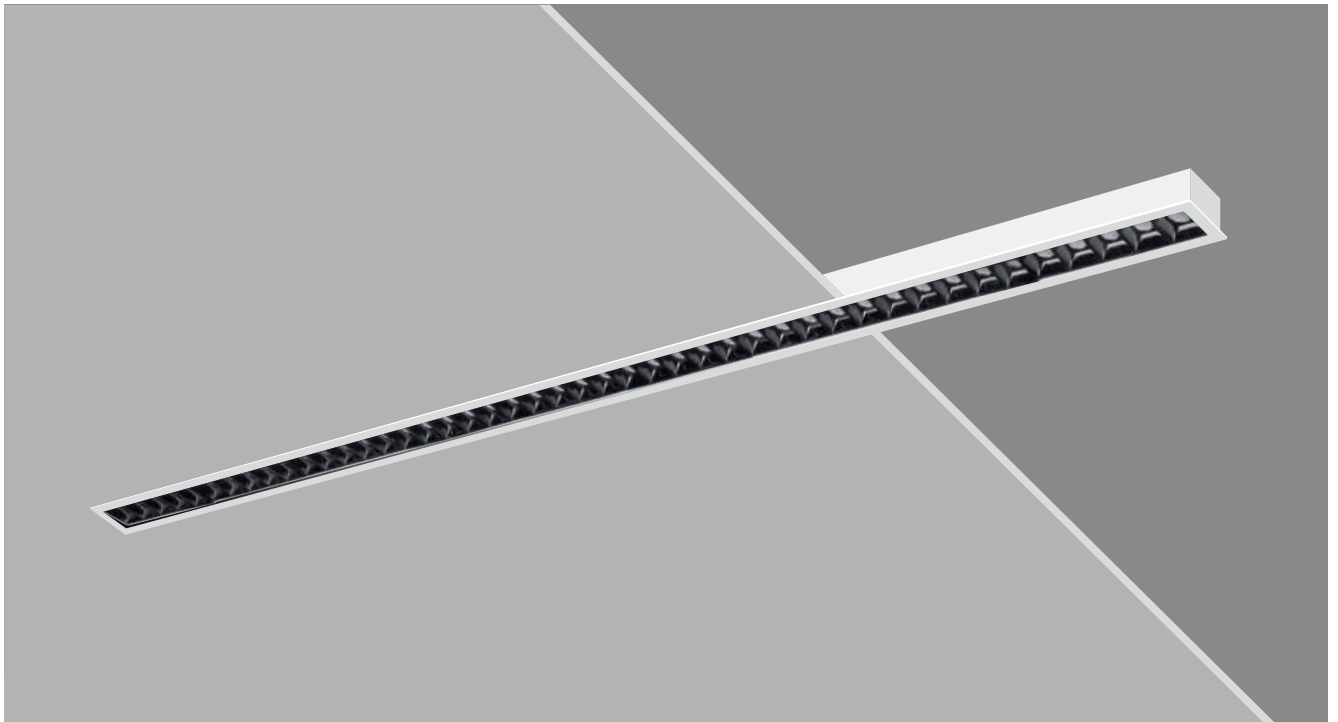

Linea 30 dark light recess

Linea 30 Dark Light R9

□ DRK30RDL9 35

Power 35W

LED
Dimming
Housing
Optics

□ 3000k □ 4000k □ 5700k
Options available
Extruded Al in texture White
□ 15° □ 30° □ 45° Reflector
Lens + Anti-glare black cover

Linea 30 Dark Light R18

□ DRK30RDL18 70

Power 70W

LED
Dimming
Housing
Optics

□ 3000k □ 4000k □ 5700k
Options available
Extruded Al in texture White
□ 15° □ 30° □ 45° Reflector
Lens + Anti-glare black cover