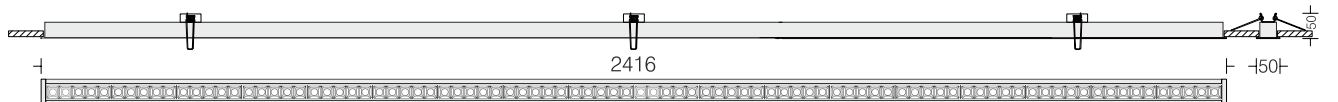

Linea 30 dark light recess

Linea 30 Dark Light R9

□ DRK30RDL9 35

Power 35W

LED
Dimming
Housing
Optics

□ 3000k □ 4000k □ 5700k
Options available
Extruded Al in texture White
□ 15° □ 30° □ 45° Reflector
Lens + Anti-glare black cover

Linea 30 Dark Light R18

□ DRK30RDL18 70

Power 70W

LED
Dimming
Housing
Optics

□ 3000k □ 4000k □ 5700k
Options available
Extruded Al in texture White
□ 15° □ 30° □ 45° Reflector
Lens + Anti-glare black cover