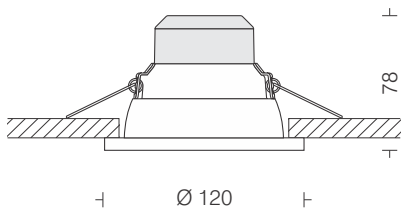

Splendid recessed light

With new LED light engine having
Integrated Driver & Heat Sink

Splendid Down Light 1

□ LDR0053 11

Power: 11W

LED	□ 3000K □ 4000K □ 6500K
Beam Angle	□ 90°
Trim	Cast Al in White
Reflector	Faceted Al Mirror Bright Finish
Filter	PMMA □ Clear □ Opal