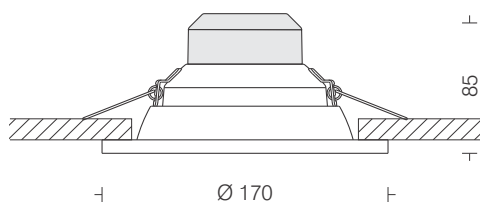

## Splendid Down Light 3

□ LDR0055 22

Power: 22W

LED	□ 3000K □ 4000K □ 6500K
Beam Angle	□ 90°
Trim	Cast Al in White
Reflector	Faceted Al Mirror Bright Finish
Filter	PMMA □ Clear □ Opal

Indoor