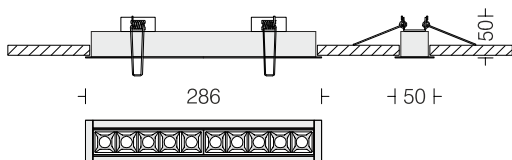

Linea 30 dark light

Tulip

Linea 30 Dark Light R2

□ DRK30RDL2 12

Power 12W

LED
Dimming
Housing
Optics

□ 3000k □ 4000k □ 5700k
Options available
Extruded Al in texture White
□ 15° □ 30° □ 45° Reflector
Lens + Anti-glare black cover