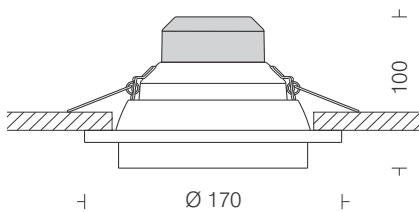

## Splendid Down Light 6

□ LDR0058 22

Power: 22W

|            |                                 |
|------------|---------------------------------|
| LED        | □ 3000K □ 4000K □ 6500K         |
| Beam Angle | □ 90°                           |
| Trim       | Cast Al in White                |
| Reflector  | Faceted Al Mirror Bright Finish |
| Ring       | PMMA Opal                       |