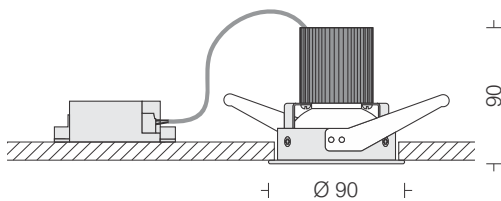

Jupiter

with PMMA Reflector

Jupiter 14
□ **LDR0075 15**
Power 15W

LED
Beam Angle □ 24°
Dimming Options available
Trim Spun Al in White
Reflector Faceted PMMA with Lens
Cooling Passive Heatsink in Al

COB □ 3000K □ 4000K □ 5000K □ Tunable White