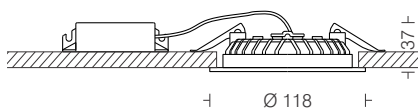

Alcon backlit light

Alcon Eco 1
□ **LDR0090 08**
Power: 08W

LED
Dimming
Housing
Diffuser

□ 3000K □ 4000K □ 5700K
Options available
Cast Al in White
Injection Moulded Opal PC