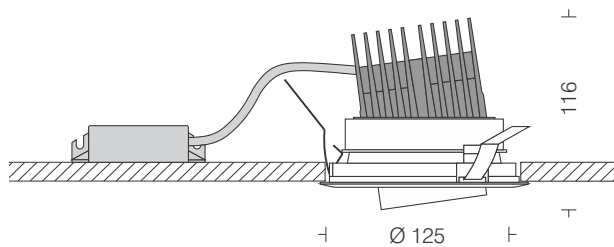

Multidirection Deep Spot Light

Onyx 2
 □ **LDR1122 21**
 Power 21W

LED
 Dimming
 Housing
 Reflector
 Filter
 Cooling

COB □ 3000K □ 4000K □ 5000K □ Tunable White
 Options available
 Cast Al in White
 Faceted Mirror Bright Finish
 Frosted
 Passive Heatsink in Al