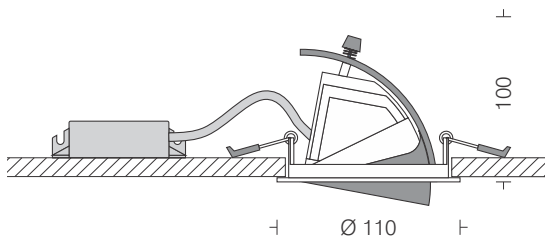

Zoom Light

Tulip

350° Rotating
90° Zoom

Zoom Spot 2
□ **LDR1136 15**
Power 15W

LED
Dimming
Housing
Reflector
Filter
Cooling

COB □ 3000K □ 4000K □ 5000K □ Tunable White
Options available
Cast Al in White
Faceted Mirror Bright Finish
Clear
Passive Heatsink in Al