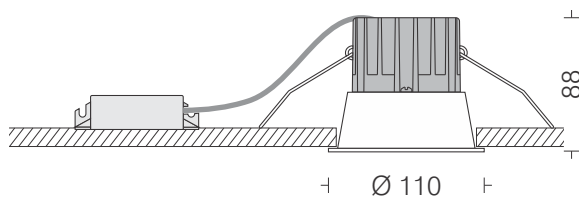

## Deep Down Light 5

□ LDR1143 17

Power 17W

□ LDR1143 21

Power 21W

LED	COB	□ 3000K	□ 4000K	□ 5000K	□ Tunable White
Dimming	Options available				
Housing	Cast Al in White				
Baffle	Cast Al in □ Black □ White □ Silver				
Reflector	Faceted Mirror Bright Finish				
Filter	Clear				
Cooling	Passive Heatsink in Al				