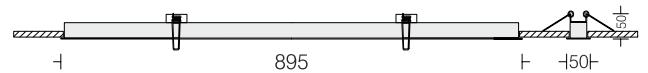

# Linea 30 recess

**Linea 30 R2**  
 □ LNX30R2 14  
 Power 14W

LED Dimming Housing Diffuser  
 □ 3000k □ 4000k □ 5700k  
 Options available  
 Extruded Al in texture White  
 Opal PC

**Linea 30 R3**  
 □ LNX30R3 20  
 Power 20W