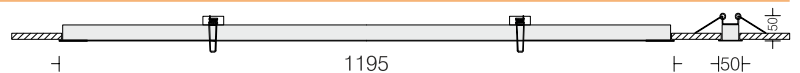

Linea 30 R3
□ LNX30R3 20
Power 20W

LED Dimming Housing Diffuser
□ 3000k □ 4000k □ 5700k
Options available
Extruded Al in texture White
Opal PC