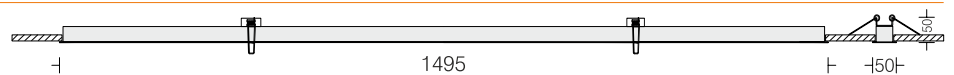

Linea 30 R4
□ LNX30R4 24
Power 24W

LED Dimming Housing Diffuser
□ 3000k □ 4000k □ 5700k
Options available
Extruded Al in Texture White
Opal PC

Linea 30 R5
□ LNX30R5 29
Power 29W

LED Dimming Housing Diffuser
□ 3000k □ 4000k □ 5700k
Options available
Extruded Al in Texture White
Opal PC