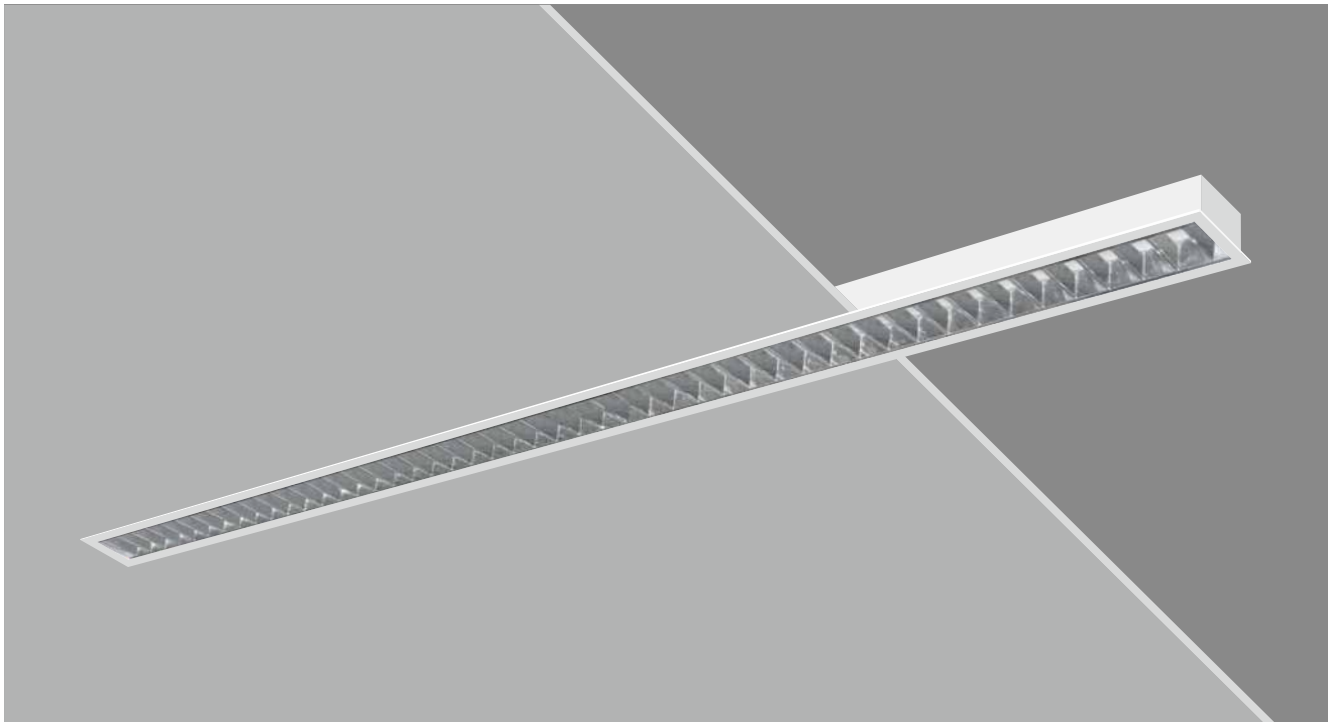

Linea 50 louver light recess

Linea 50 ALR4

□ LNX50ALR4 24

Power 24W

LED
Dimming
Housing
Louver

□ 3000k □ 4000k □ 5700k
Options available
Extruded Al in White
Anodized Al in Mirror Bright Finish

Linea 50 ALR8

□ LNX50ALR8 48

Power 48W

LED
Dimming
Housing
Louver

□ 3000k □ 4000k □ 5700k
Options available
Extruded Al in White
Anodized Al in Mirror Bright Finish