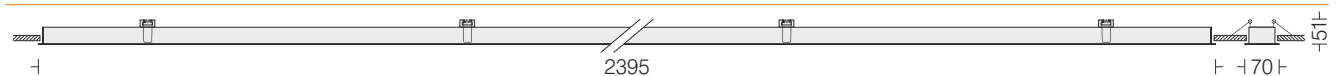

Linea 50 R5
□ LNX50R5 30
Power 30W

LED
Dimming
Housing
Diffuser

□ 3000k □ 4000k □ 5700k
Options available
Extruded Al in White
Opal PMMA