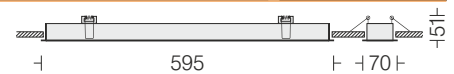

Linea 50 recess

Linea 50 R2
 □ LNX50R2 13
 Power 13W

LED
 Dimming
 Housing
 Diffuser

□ 3000k □ 4000k □ 5700k
 Options available
 Extruded Al in White
 Opal PMMA

Linea 50 R3
 □ LNX50R3 20
 Power 20W

LED
 Dimming
 Housing
 Diffuser