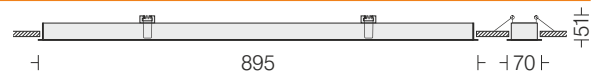

Linea 50 recess

Linea 50 R2
 □ LNX50R2 13
 Power 13W

LED
 Dimming
 Housing
 Diffuser

□ 3000k □ 4000k □ 5700k
 Options available
 Extruded Al in White
 Opal PMMA

Linea 50 R3
 □ LNX50R3 20
 Power 20W

LED
 Dimming
 Housing
 Diffuser