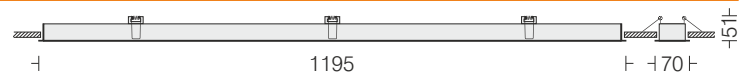

Linea 50 R3
□ LNX50R3 20
Power 20W

LED
Dimming
Housing
Diffuser

□ 3000k □ 4000k □ 5700k
Options available
Extruded Al in White
Opal PMMA