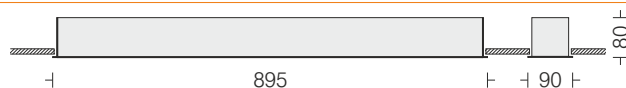

Linea 70 recess

Linea 70 R2
 □ LNX70R2 13
 Power 13W

LED Dimming Housing Diffuser
 □ 3000k □ 4000k □ 5700k
 Options available
 Extruded Al in White
 Opal PMMA

Linea 70 R3
 □ LNX70R3 20
 Power 20W

LED Dimming Housing Diffuser
 □ 3000k □ 4000k □ 5700k
 Options available
 Extruded Al in White
 Opal PMMA