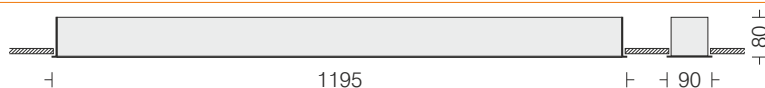

Linea 70 recess

Linea 70 R2
 □ LNX70R2 13
 Power 13W

LED Dimming Housing Diffuser
 □ 3000k □ 4000k □ 5700k
 Options available
 Extruded Al in White
 Opal PMMA

Linea 70 R3
 □ LNX70R3 20
 Power 20W

LED Dimming Housing Diffuser
 □ 3000k □ 4000k □ 5700k
 Options available
 Extruded Al in White
 Opal PMMA