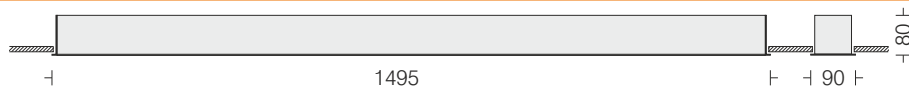

Linea 70 recess

Linea 70 R2
 □ LNX70R2 13
 Power 13W

LED Dimming Housing Diffuser
 □ 3000k □ 4000k □ 5700k
 Options available
 Extruded Al in White
 Opal PMMA

Linea 70 R3
 □ LNX70R3 20
 Power 20W

LED Dimming Housing Diffuser
 □ 3000k □ 4000k □ 5700k
 Options available
 Extruded Al in White
 Opal PMMA

Linea 70 R4
 □ LNX70R4 24
 Power 24W

LED Dimming Housing Diffuser
 □ 3000k □ 4000k □ 5700k
 Options available
 Extruded Al in White
 Opal PMMA

Linea 70 R5
 □ LNX70R5 30
 Power 30W

LED Dimming Housing Diffuser
 □ 3000k □ 4000k □ 5700k
 Options available
 Extruded Al in White
 Opal PMMA