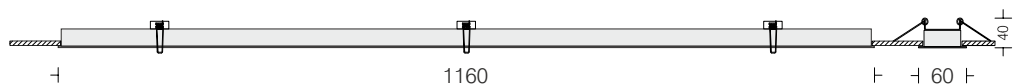

Retail Light R2 AS
☐ RTL40R2AS 13
Power 13W

LED
Dimming
Housing
Optics

- ☐ 3000k ☐ 4000k ☐ 5700k
- Options available
- Extruded Al in texture White
- Clear PC Lens
- ☐ Asymmetric Single ☐ Asymmetric Double

Retail Light R4 AS
☐ RTL40R4AS 24
Power 24W

LED
Dimming
Housing
Optics

- ☐ 3000k ☐ 4000k ☐ 5700k
- Options available
- Extruded Al in texture White
- Clear PC Lens
- ☐ Asymmetric Single ☐ Asymmetric Double