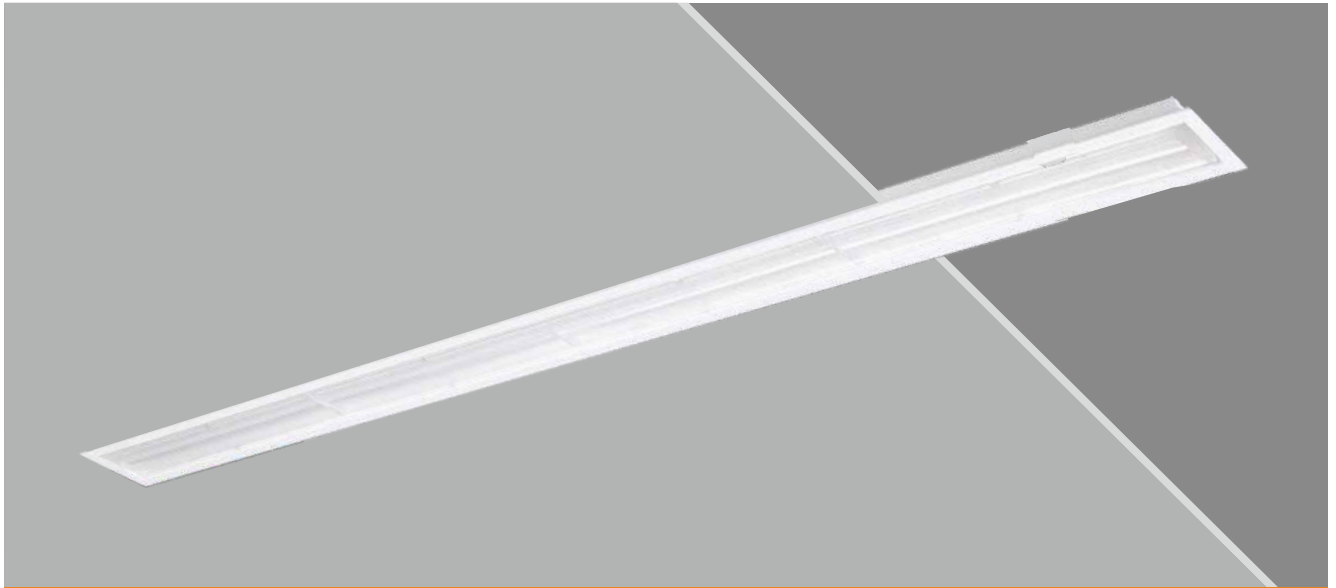

Retail light recess

Retail Light R1 AS
 RTL40R1AS 09
 Power 09W

LED
 Dimming
 Housing
 Optics

- 3000k 4000k 5700k
- Options available
- Extruded Al in texture White
- Clear PC Lens
- Asymmetric Single Asymmetric Double

Retail Light R2 AS
 RTL40R2AS 13
 Power 13W

LED
 Dimming
 Housing
 Optics

- 3000k 4000k 5700k
- Options available
- Extruded Al in texture White
- Clear PC Lens
- Asymmetric Single Asymmetric Double

Retail Light R4 AS
 RTL40R4AS 24
 Power 24W

- 3000k 4000k 5700k
- Options available
- Extruded Al in texture White
- Clear PC Lens
- Asymmetric Single Asymmetric Double