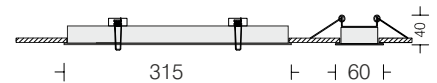

Retail light recess

Retail Light R1 AS
 RTL40R1AS 09
 Power 09W

LED
 Dimming
 Housing
 Optics

- 3000k 4000k 5700k
- Options available
- Extruded Al in texture White
- Clear PC Lens
- Asymmetric Single Asymmetric Double