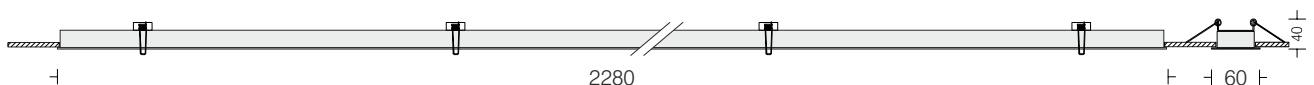

Retail Light R8 AS
☐ RTL40R8AS 48
Power 48W

LED
Dimming
Housing
Optics

- ☐ 3000k ☐ 4000k ☐ 5700k
- Options available
- Extruded Al in texture White
- Clear PC Lens
- ☐ Asymmetric Single ☐ Asymmetric Double