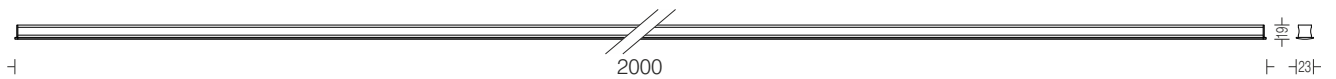

Ultraslim 20mm recess

Ultraslim R1 18

□ USR2318 18

Power 18W

LED □ 3000k □ 4000k □ 5000k
 Dimming Options available
 Housing Extruded Al in White
 Diffuser Opal PC
 Control Gear Remote Mounting

Ultraslim R2 36

□ USR2318 36

Power 36W

LED □ 3000k □ 4000k □ 5000k
 Dimming Options available
 Housing Extruded Al in White
 Diffuser Opal PC
 Control Gear Remote Mounting