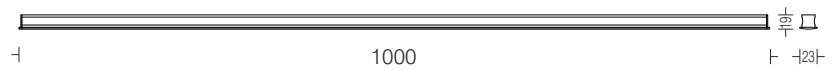

Ultraslim 20mm recess

Ultraslim R1 18

□ USR2318 18

Power 18W

LED □ 3000k □ 4000k □ 5000k
 Dimming Options available
 Housing Extruded Al in White
 Diffuser Opal PC
 Control Gear Remote Mounting

Ultraslim R2 36

□ USR2318 36

Power 36W

LED □ 3000k □ 4000k □ 5000k
 Dimming Options available
 Housing Extruded Al in White
 Diffuser Opal PC
 Control Gear Remote Mounting