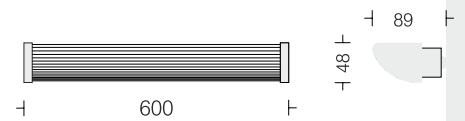

Alina wall light

Alina Wall Light 1
□ ALNW1 07
Power 07W

LED
Housing & Tray
CG Box
Diffuser
End Caps

□ 3000k □ 4000k □ 5700k
CRCA in texture □ White

CRCA in texture □ White
Opal PMMA
PC in White

Alina Wall Light 2
□ ALNW2 14
Power 14W

LED
Housing & Tray
CG Box
Diffuser
End Caps

□ 3000k □ 4000k □ 5700k
CRCA in texture □ White

CRCA in texture □ White
Opal PMMA
PC in White

Alina Wall Light 4
□ ALNW4 22
Power 22W

LED
Housing & Tray
CG Box
Diffuser
End Caps