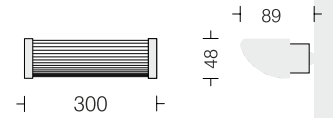

Alina wall light

Alina Wall Light 1
□ ALNW1 07
Power 07W

LED
Housing & Tray
CG Box
Diffuser
End Caps

□ 3000k □ 4000k □ 5700k
CRCA in texture □ White

CRCA in texture □ White
Opal PMMA
PC in White

Alina Wall Light 2
□ ALNW2 14
Power 14W

LED
Housing & Tray
CG Box
Diffuser
End Caps

□ 3000k □ 4000k □ 5700k
CRCA in texture □ White

CRCA in texture □ White
Opal PMMA
PC in White

Alina Wall Light 4
□ ALNW4 22
Power 22W

LED
Housing & Tray
CG Box
Diffuser
End Caps