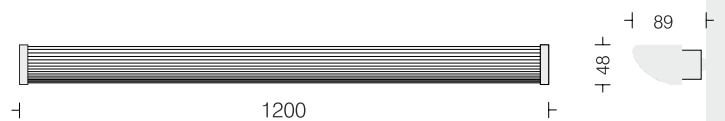

Alina wall light

Alina Wall Light 1
□ ALNW1 07
Power 07W

LED
Housing & Tray
CG Box
Diffuser
End Caps

□ 3000k □ 4000k □ 5700k
CRCA in texture □ White

CRCA in texture □ White
Opal PMMA
PC in White

Alina Wall Light 2
□ ALNW2 14
Power 14W

LED
Housing & Tray
CG Box
Diffuser
End Caps

□ 3000k □ 4000k □ 5700k
CRCA in texture □ White

CRCA in texture □ White
Opal PMMA
PC in White

Alina Wall Light 4
□ ALNW4 22
Power 22W

LED
Housing & Tray
CG Box
Diffuser
End Caps