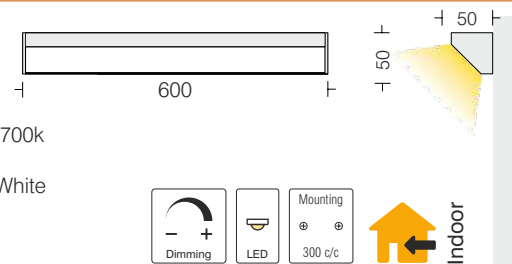

Delta corner light

Delta 50 C2
 DTC50W2 14
 Power 14W

LED 3000k 4000k 5700k
 Dimming Options available
 Housing Extruded Al in texture White
 Diffuser Opal PMMA
 Control Gear Remote Mounting

Delta 50 C3
 DTC50W3 20
 Power 20W

LED 3000k 4000k 5700k
 Dimming Options available
 Housing Extruded Al in texture White
 Diffuser Opal PMMA
 Control Gear Remote Mounting

Delta 50 C4
 DTC50W4 24
 Power 24W

LED 3000k 4000k 5700k
 Dimming Options available
 Housing Extruded Al in texture White
 Diffuser Opal PMMA
 Control Gear Remote Mounting

Delta 50 C5
 DTC50W5 29
 Power 29W

LED 3000k 4000k 5700k
 Dimming Options available
 Housing Extruded Al in texture White
 Diffuser Opal PMMA
 Control Gear Remote Mounting

Delta 50 C8
 DTC50W8 48
 Power 48W

LED 3000k 4000k 5700k
 Dimming Options available
 Housing Extruded Al in texture White
 Diffuser Opal PMMA
 Control Gear Remote Mounting