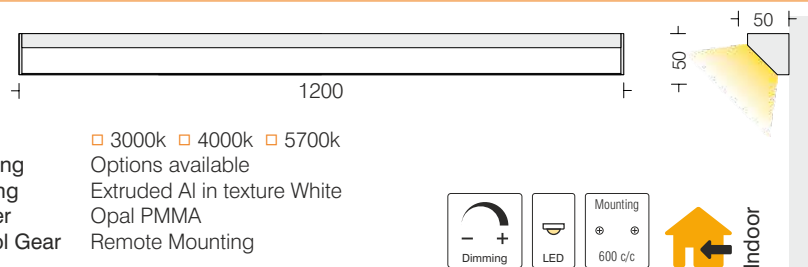

Delta corner light

Delta 50 C2
 DTC50W2 14
 Power 14W

LED 3000k 4000k 5700k
 Dimming Options available
 Housing Extruded Al in texture White
 Diffuser Opal PMMA
 Control Gear Remote Mounting

Delta 50 C3
 DTC50W3 20
 Power 20W

LED 3000k 4000k 5700k
 Dimming Options available
 Housing Extruded Al in texture White
 Diffuser Opal PMMA
 Control Gear Remote Mounting

Delta 50 C4
 DTC50W4 24
 Power 24W

LED 3000k 4000k 5700k
 Dimming Options available
 Housing Extruded Al in texture White
 Diffuser Opal PMMA
 Control Gear Remote Mounting

Delta 50 C5
 DTC50W5 29
 Power 29W

LED 3000k 4000k 5700k
 Dimming Options available
 Housing Extruded Al in texture White
 Diffuser Opal PMMA
 Control Gear Remote Mounting

Delta 50 C8
 DTC50W8 48
 Power 48W

LED 3000k 4000k 5700k
 Dimming Options available
 Housing Extruded Al in texture White
 Diffuser Opal PMMA
 Control Gear Remote Mounting