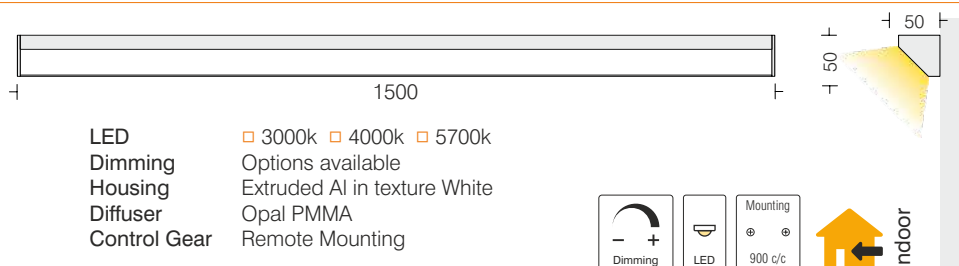

Delta corner light

Delta 50 C2
 DTC50W2 14
 Power 14W

LED 3000k 4000k 5700k
 Dimming Options available
 Housing Extruded Al in texture White
 Diffuser Opal PMMA
 Control Gear Remote Mounting

Delta 50 C3
 DTC50W3 20
 Power 20W

LED 3000k 4000k 5700k
 Dimming Options available
 Housing Extruded Al in texture White
 Diffuser Opal PMMA
 Control Gear Remote Mounting

Delta 50 C4
 DTC50W4 24
 Power 24W

LED 3000k 4000k 5700k
 Dimming Options available
 Housing Extruded Al in texture White
 Diffuser Opal PMMA
 Control Gear Remote Mounting

Delta 50 C5
 DTC50W5 29
 Power 29W

LED 3000k 4000k 5700k
 Dimming Options available
 Housing Extruded Al in texture White
 Diffuser Opal PMMA
 Control Gear Remote Mounting

Delta 50 C8
 DTC50W8 48
 Power 48W