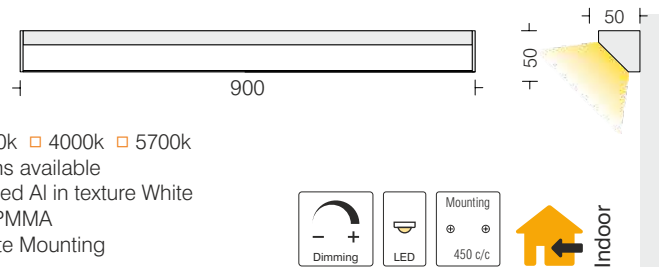

Delta corner light

Delta 50 C2
 DTC50W2 14
 Power 14W

LED 3000k 4000k 5700k
 Dimming Options available
 Housing Extruded Al in texture White
 Diffuser Opal PMMA
 Control Gear Remote Mounting

Delta 50 C3
 DTC50W3 20
 Power 20W

LED 3000k 4000k 5700k
 Dimming Options available
 Housing Extruded Al in texture White
 Diffuser Opal PMMA
 Control Gear Remote Mounting

Delta 50 C4
 DTC50W4 24
 Power 24W

LED 3000k 4000k 5700k
 Dimming Options available
 Housing Extruded Al in texture White
 Diffuser Opal PMMA
 Control Gear Remote Mounting

Delta 50 C5
 DTC50W5 29
 Power 29W

LED 3000k 4000k 5700k
 Dimming Options available
 Housing Extruded Al in texture White
 Diffuser Opal PMMA
 Control Gear Remote Mounting

Delta 50 C8
 DTC50W8 48
 Power 48W

LED 3000k 4000k 5700k
 Dimming Options available
 Housing Extruded Al in texture White
 Diffuser Opal PMMA
 Control Gear Remote Mounting