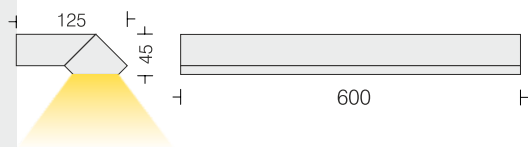

# Delta Updown light

**Delta Updown Light W1**  
 DTUD50W1 09  
 Power 09W

LED  
 Housing Extruded Al in texture  
 Finish  White  Black  Wood  
 CG Box CRCA in texture  
 Finish  White  Black  
 Diffuser Opal PMMA

**Delta Updown Light W2**  
 DTUD50W2 13  
 Power 13W

LED  
 Housing Extruded Al in texture  
 Finish  White  Black  Wood  
 CG Box CRCA in texture  
 Finish  White  Black  
 Diffuser Opal PMMA