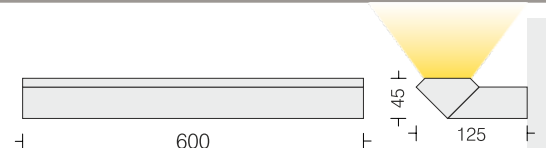

# Delta Updown light

**Delta Updown Light W1**  
 DTUD50W1 09  
 Power 09W

LED  
 Housing Extruded Al in texture  
 Finish  White  Black  Wood  
 CG Box CRCA in texture  
 Finish  White  Black  
 Diffuser Opal PMMA

**Delta Updown Light W2**  
 DTUD50W2 13  
 Power 13W

LED  
 Housing Extruded Al in texture  
 Finish  White  Black  Wood  
 CG Box CRCA in texture  
 Finish  White  Black  
 Diffuser Opal PMMA