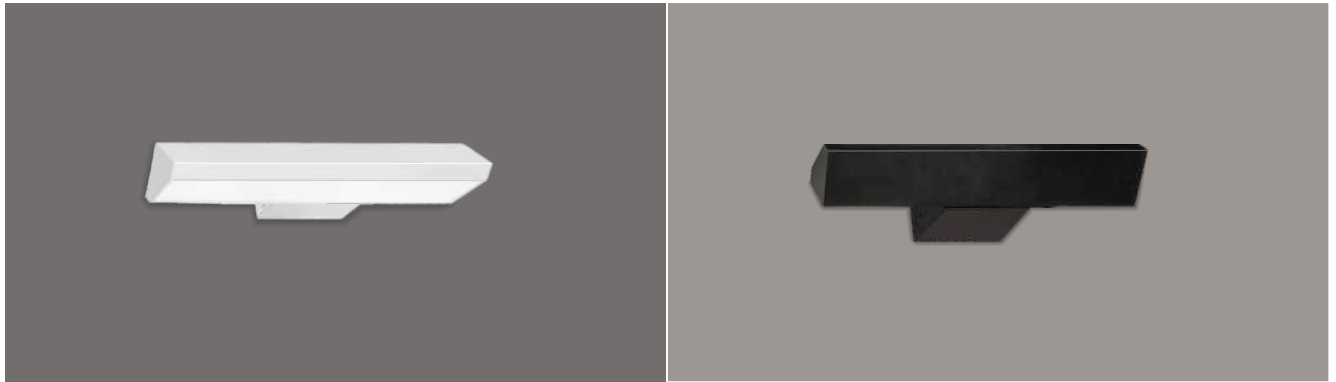

# Delta Updown light

**Delta Updown Light W1**  
 DTUD50W1 09  
 Power 09W

LED  
 Housing Extruded Al in texture  
 Finish  White  Black  Wood  
 CG Box CRCA in texture  
 Finish  White  Black  
 Diffuser Opal PMMA

**Delta Updown Light W2**  
 DTUD50W2 13  
 Power 13W

LED  
 Housing Extruded Al in texture  
 Finish  White  Black  Wood  
 CG Box CRCA in texture  
 Finish  White  Black  
 Diffuser Opal PMMA