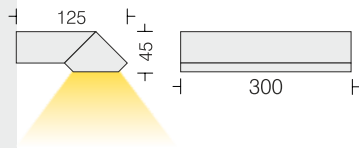

# Delta Updown light

**Delta Updown Light W1**  
 DTUD50W1 09  
 Power 09W

LED  
 Housing Extruded Al in texture  
 Finish  White  Black  Wood  
 CG Box CRCA in texture  
 Finish  White  Black  
 Diffuser Opal PMMA