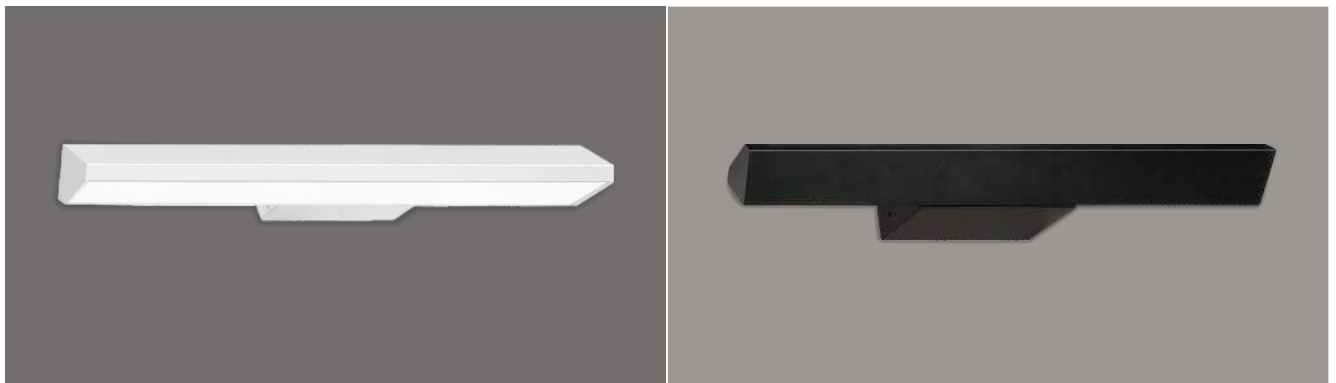

# Delta Updown light

**Delta Updown Light W1**  
 DTUD50W1 09  
 Power 09W

LED  
 Housing Extruded Al in texture  
 Finish  White  Black  Wood  
 CG Box CRCA in texture  
 Finish  White  Black  
 Diffuser Opal PMMA

**Delta Updown Light W2**  
 DTUD50W2 13  
 Power 13W

LED  
 Housing Extruded Al in texture  
 Finish  White  Black  Wood  
 CG Box CRCA in texture  
 Finish  White  Black  
 Diffuser Opal PMMA