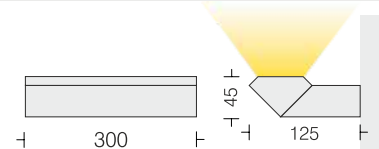

# Delta Updown light

**Delta Updown Light W1**  
 DTUD50W1 09  
 Power 09W

LED  
 Housing Extruded Al in texture  
 Finish  White  Black  Wood  
 CG Box CRCA in texture  
 Finish  White  Black  
 Diffuser Opal PMMA

**Delta Updown Light W2**  
 DTUD50W2 13  
 Power 13W

LED  
 Housing Extruded Al in texture  
 Finish  White  Black  Wood  
 CG Box CRCA in texture  
 Finish  White  Black  
 Diffuser Opal PMMA