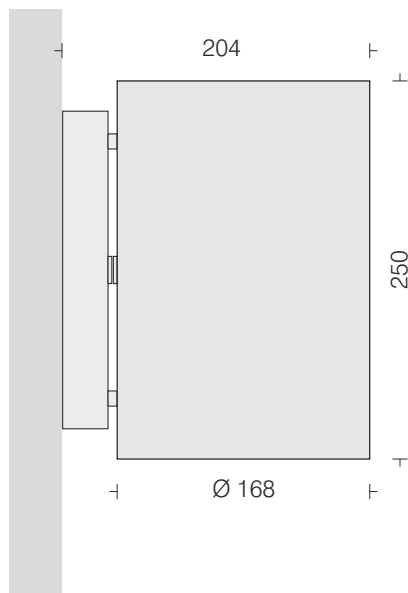

## Splendid Wall Light 3D

□ LDW0055D

Power: 22W

LED	□ 3000K □ 4000K □ 6500K
Beam Angle	□ 90°
Housing	Spun Al in texture
Finish	□ White □ Black
Reflector	Faceted AL. Mirror Bright Finish
Filter	PMMA □ Clear □ Opal