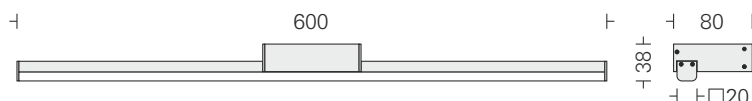

Ultraslim mirror light

Ultraslim Mirror Light 1
□ LDW1911 05
Power 05W

LED
Housing &
Channel
Diffuser

□ 3000k □ 4000k □ 5700k
Extruded anodized Al in Satin Finish
Opal PC

Ultraslim Mirror Light 2
□ LDW1911 09
Power 09W

LED
Housing &
Channel
Diffuser

□ 3000k □ 4000k □ 5700k
Extruded anodized Al in Satin Finish
Opal PC

Ultraslim Mirror Light 3
□ LDW1911 12
Power 12W

LED
Housing &
Channel
Diffuser

□ 3000k □ 4000k □ 5700k
Extruded anodized Al in Satin Finish
Opal PC

Ultraslim Mirror Light 4
□ LDW1911 21
Power 21W

LED
Housing &
Channel
Diffuser

□ 3000k □ 4000k □ 5700k
Extruded anodized Al in Satin Finish
Opal PC