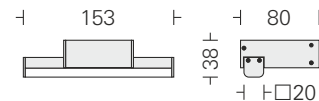

Ultraslim mirror light

Ultraslim Mirror Light 1
□ LDW1911 05
Power 05W

LED
Housing &
Channel
Diffuser

□ 3000k □ 4000k □ 5700k
Extruded anodized Al in Satin Finish
Opal PC

Ultraslim Mirror Light 2
□ LDW1911 09
Power 09W

LED
Housing &
Channel
Diffuser

□ 3000k □ 4000k □ 5700k
Extruded anodized Al in Satin Finish
Opal PC

Ultraslim Mirror Light 3
□ LDW1911 12
Power 12W

LED
Housing &
Channel
Diffuser

□ 3000k □ 4000k □ 5700k
Extruded anodized Al in Satin Finish
Opal PC