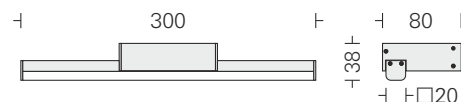

Ultraslim mirror light

Ultraslim Mirror Light 1
□ LDW1911 05
Power 05W

LED
Housing &
Channel
Diffuser

□ 3000k □ 4000k □ 5700k
Extruded anodized Al in Satin Finish
Opal PC

Ultraslim Mirror Light 2
□ LDW1911 09
Power 09W

LED
Housing &
Channel
Diffuser

□ 3000k □ 4000k □ 5700k
Extruded anodized Al in Satin Finish
Opal PC

Ultraslim Mirror Light 3
□ LDW1911 12
Power 12W

LED
Housing &
Channel
Diffuser

□ 3000k □ 4000k □ 5700k
Extruded anodized Al in Satin Finish
Opal PC