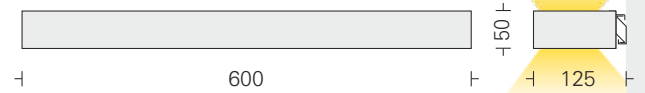

# Arrowslim updown light

**Arrowslim Updown Light 1L**  
□ LDW2235 12  
Power 12W

LED  
Housing  
Finish  
Diffuser &  
Dust Cover

□ 3000K □ 4000K □ 5700K  
CRCA in texture  
□ White □ Black  
Opal PS

**Arrowslim Updown Light 2L**  
□ LDW2236 20  
Power 20W

LED  
Housing  
Finish  
Diffuser &  
Dust Cover

□ 3000K □ 4000K □ 5700K  
CRCA in texture  
□ White □ Black  
Opal PS

**Arrowslim Updown Light 3L**  
□ LDW2237 24  
Power 24W

LED  
Housing  
Finish  
Diffuser &  
Dust Cover

□ 3000K □ 4000K □ 5700K  
CRCA in texture  
□ White □ Black  
Opal PS