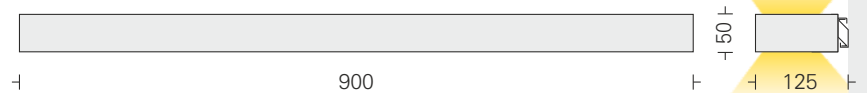

# Arrowslim updown light

**Arrowslim Updown Light 1L**  
□ LDW2235 12  
Power 12W

LED  
Housing  
Finish  
Diffuser &  
Dust Cover

□ 3000K □ 4000K □ 5700K  
CRCA in texture  
□ White □ Black  
Opal PS

**Arrowslim Updown Light 2L**  
□ LDW2236 20  
Power 20W

LED  
Housing  
Finish  
Diffuser &  
Dust Cover

□ 3000K □ 4000K □ 5700K  
CRCA in texture  
□ White □ Black  
Opal PS

**Arrowslim Updown Light 3L**  
□ LDW2237 24  
Power 24W

LED  
Housing  
Finish  
Diffuser &  
Dust Cover

□ 3000K □ 4000K □ 5700K  
CRCA in texture  
□ White □ Black  
Opal PS