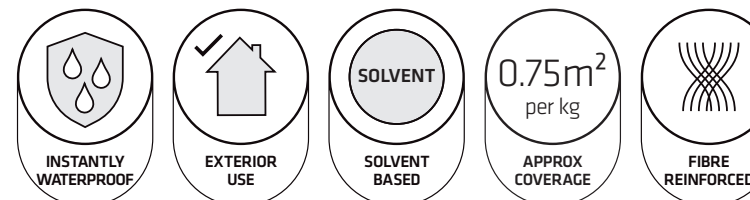

CODE	SIZE	COLOUR	MERCHANT INFORMATION	
			BOX QTY	BARCODE
EVCBK02	2.5KG	BLACK	6	5029347600969
EVCBK5	5KG	BLACK	4	5029347600976
EVCCLO1	1KG	TRANS	12	5029347612658
EVCCCL5	5KG	TRANS	4	5029347612665
EVCGY01	1KG	GREY	12	5029347609658
EVCGY02	2.5KG	GREY	6	5029347600709
EVCRYL5GY	5KG	GREY	4	5029347600716
EVCGY20	20KG	GREY	1	5029347600723
EVCWE5	5KG	WHITE	4	5029347600686

* Excludes translucent.