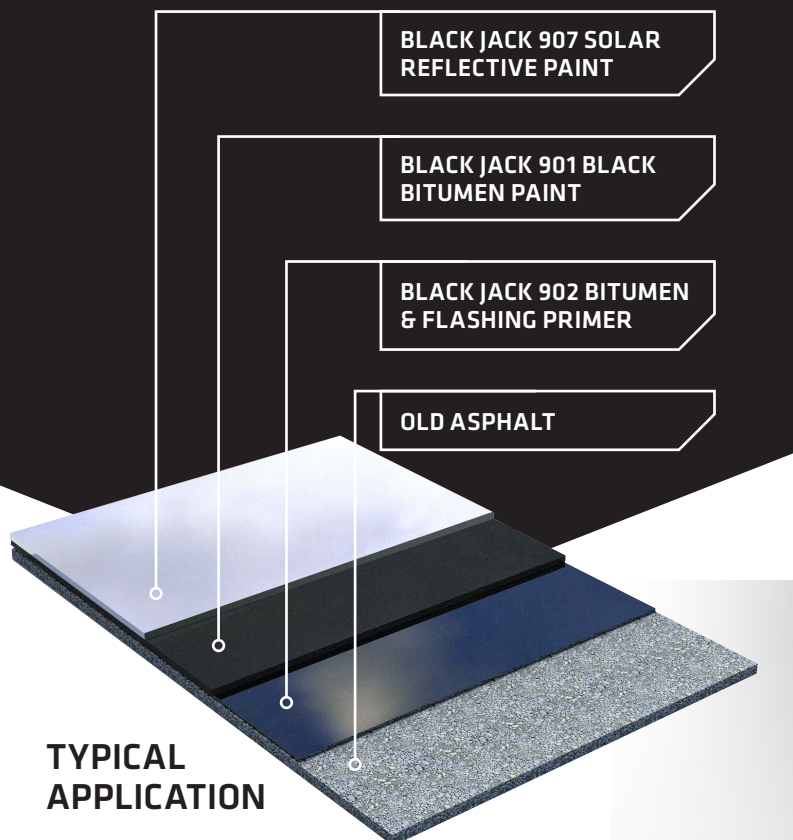

902 Bitumen & Flashing Primer

CODE	SIZE	COLOUR	MERCHANT INFORMATION	
			BOX QTY	BARCODE
90201	1LTR	BLACK	12	5029347009212
90205	5LTR	BLACK	4	5029347009250

903 Bitumen Trowel Mastic

CODE	SIZE	COLOUR	MERCHANT INFORMATION	
			BOX QTY	BARCODE
90301	1LTR	BLACK	12	5029347009311
90302	2.5LTR	BLACK	6	5029347009328
90305	5LTR	BLACK	4	5029347009359

904 Roof Felt Adhesive

CODE	SIZE	COLOUR	MERCHANT INFORMATION	
			BOX QTY	BARCODE
90401	1LTR	BLACK	12	5029347009410
90402	2.5LTR	BLACK	6	5029347009427
90405	5LTR	BLACK	4	5029347009458
90425	25LTR	BLACK	1	5029347009434

905 All Weather Roof Coating

CODE	SIZE	COLOUR	MERCHANT INFORMATION	
			BOX QTY	BARCODE
90505	5LTR	BLACK	4	5029347009557
90525	25LTR	BLACK	1	5029347009533

906 Bitumen Roofing Emulsion

CODE	SIZE	COLOUR	MERCHANT INFORMATION	
			BOX QTY	BARCODE
90605	5LTR	BLACK	4	5029347009656

907 Solar Reflective Paint

CODE	SIZE	COLOUR	MERCHANT INFORMATION	
			BOX QTY	BARCODE
90705	5LTR	SILVER	4	5029347009755
90725	25LTR	SILVER	1	5029347601027

Black Jack Flashing Tape

CODE	SIZE	COLOUR	MERCHANT INFORMATION	
			BOX QTY	BARCODE
FLAS075	75MM	LEAD LOOK	8	5029347099015
FLAS100	100MM	LEAD LOOK	6	5029347099022
FLAS150	150MM	LEAD LOOK	4	5029347099039
FLAS225	225MM	LEAD LOOK	2	5029347099046
FLAS300	300MM	LEAD LOOK	2	5029347099053
FLAS450	450MM	LEAD LOOK	1	5029347099060

TYPICAL APPLICATION