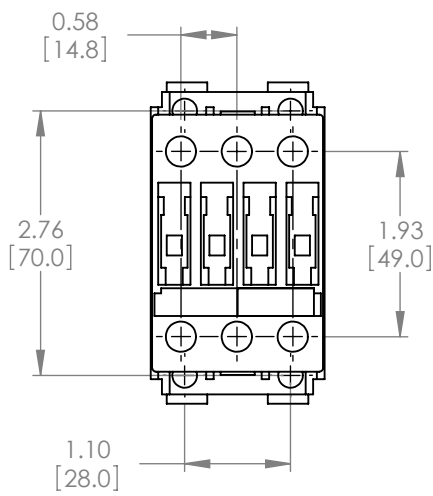

REVISIONS				
ZONE	REV.	DESCRIPTION	DATE	APPROVED

WWW.BRAHELECTRIC.COM, 855-355-2724

* NOTE: BRAH ELECTRIC CONTACTOR B3RT1024 IS AN AFTERMARKET DIRECT REPLACEMENT FOR TELEMECANIQUE 3RT1024, 3RT SERIES. SUITABLE FOR USE WITH 3RT SERIES MOTOR CONTROL SYSTEMS

THIRD ANGLE PROJECTION	UNLESS OTHERWISE NOTED ALL DIMENSIONS ARE IN INCHES METRIC UNITS ARE DISPLAYED BENEATH IN [MM.]	MAGNETIC CONTACTOR			
	PROPRIETARY AND CONFIDENTIAL THE INFORMATION CONTAINED IN THIS DRAWING IS THE SOLE PROPERTY OF BRAH ELECTRIC. ANY REPRODUCTION IN PART OR AS A WHOLE WITHOUT THE WRITTEN PERMISSION OF BRAH ELECTRIC IS PROHIBITED.			MATERIAL MOLDED PLASTIC CASE FINISH N/A DO NOT SCALE DRAWING	SIZE A DWG. NO. B3RT1024 REV. A SCALE: 1:2 WEIGHT: 3.2 LBS SHEET 1 OF 1