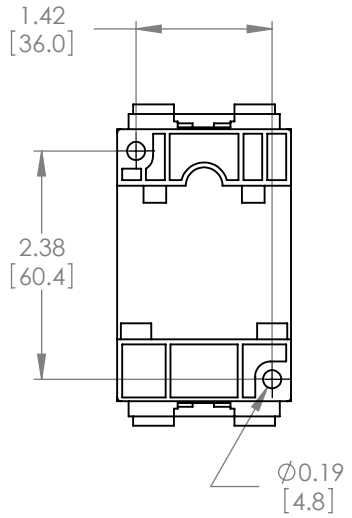

REVISIONS				
ZONE	REV.	DESCRIPTION	DATE	APPROVED

WWW.BRAHELECTRIC.COM, 855-355-2724

* NOTE: BRAH ELECTRIC CONTACTOR B3RT1024 IS AN AFTERMARKET DIRECT REPLACEMENT FOR TELEMECANIQUE 3RT1024, 3RT SERIES. SUITABLE FOR USE WITH 3RT SERIES MOTOR CONTROL SYSTEMS

THIRD ANGLE PROJECTION	UNLESS OTHERWISE NOTED ALL DIMENSIONS ARE IN INCHES METRIC UNITS ARE DISPLAYED BENEATH IN [MM.]	MAGNETIC CONTACTOR			
	PROPRIETARY AND CONFIDENTIAL THE INFORMATION CONTAINED IN THIS DRAWING IS THE SOLE PROPERTY OF BRAH ELECTRIC. ANY REPRODUCTION IN PART OR AS A WHOLE WITHOUT THE WRITTEN PERMISSION OF BRAH ELECTRIC IS PROHIBITED.			MATERIAL MOLDED PLASTIC CASE FINISH N/A DO NOT SCALE DRAWING	SIZE A DWG. NO. B3RT1024 REV. A SCALE: 1:2 WEIGHT: 3.2 LBS SHEET 1 OF 1