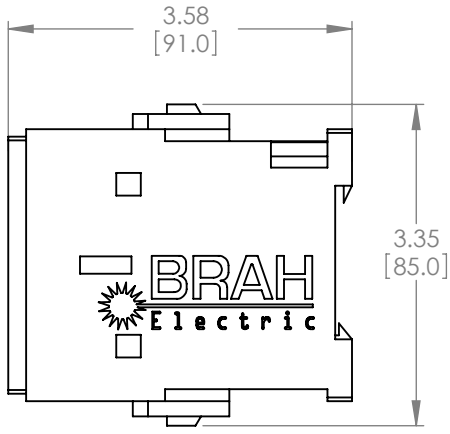

REVISIONS				
ZONE	REV.	DESCRIPTION	DATE	APPROVED

WWW.BRAHELECTRIC.COM, 855-355-2724

* NOTE: BRAH ELECTRIC CONTACTOR B3RT1024 IS AN AFTERMARKET DIRECT REPLACEMENT FOR TELEMECANIQUE 3RT1024, 3RT SERIES. SUITABLE FOR USE WITH 3RT SERIES MOTOR CONTROL SYSTEMS

THIRD ANGLE PROJECTION	UNLESS OTHERWISE NOTED ALL DIMENSIONS ARE IN INCHES METRIC UNITS ARE DISPLAYED BENEATH IN [MM.]	MAGNETIC CONTACTOR			
	PROPRIETARY AND CONFIDENTIAL THE INFORMATION CONTAINED IN THIS DRAWING IS THE SOLE PROPERTY OF BRAH ELECTRIC. ANY REPRODUCTION IN PART OR AS A WHOLE WITHOUT THE WRITTEN PERMISSION OF BRAH ELECTRIC IS PROHIBITED.			MATERIAL MOLDED PLASTIC CASE FINISH N/A DO NOT SCALE DRAWING	SIZE A DWG. NO. B3RT1024 REV. A SCALE: 1:2 WEIGHT: 3.2 LBS SHEET 1 OF 1