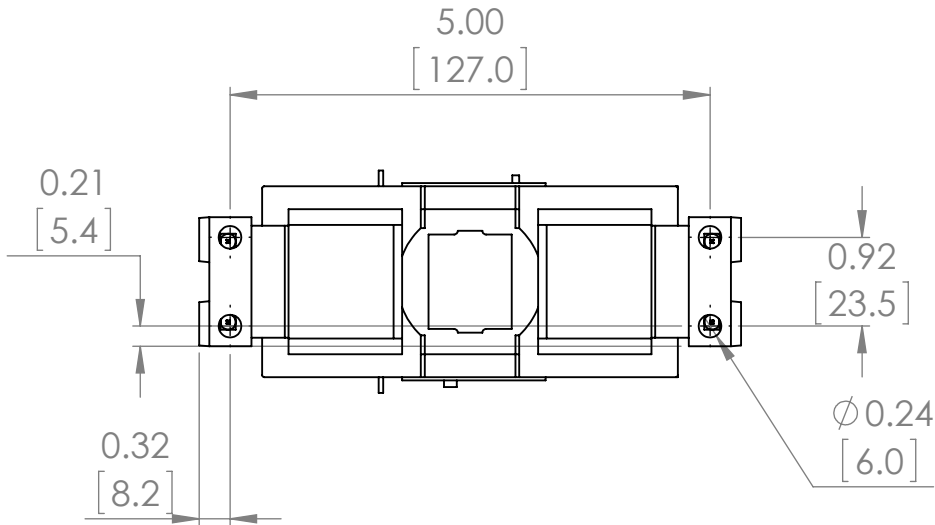

WWW.BRAHELECTRIC.COM, 855-355-2724

*NOTE: BRAH ELECTRIC COILS ARE A DIRECT REPLACEMENT FOR SIEMENS B3RT1945-5AN61, SIRIUS, TYPE B3RT, 200/220V AC 50/60Hz, SUITABLE FOR USE WITH 3RT1045, 3RT1046 CONTACTORS

THIRD ANGLE PROJECTION	UNLESS OTHERWISE NOTED ALL DIMENSIONS ARE IN INCHES METRIC UNITS ARE DISPLAYED BENEATH IN [MM.]					
	PROPRIETARY AND CONFIDENTIAL THE INFORMATION CONTAINED IN THIS DRAWING IS THE SOLE PROPERTY OF BRAH ELECTRIC. ANY REPRODUCTION IN PART OR AS A WHOLE WITHOUT THE WRITTEN PERMISSION OF BRAH ELECTRIC IS PROHIBITED.			MATERIAL	MOTOR CONTROLS	
FINISH N/A	DO NOT SCALE DRAWING	SIZE A DWG. NO. B3RT1945-5AN61	REV. A			
		SCALE: 1:2	WEIGHT:	SHEET 1 OF 1