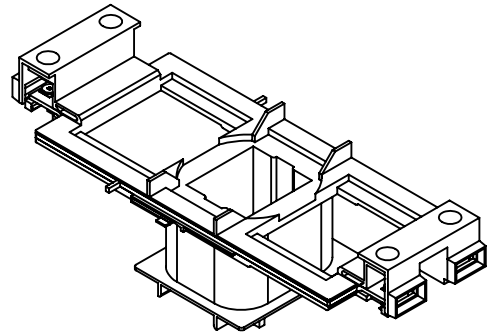

REVISIONS

ZONE	REV.	DESCRIPTION	DATE	APPROVED

ISO VIEW