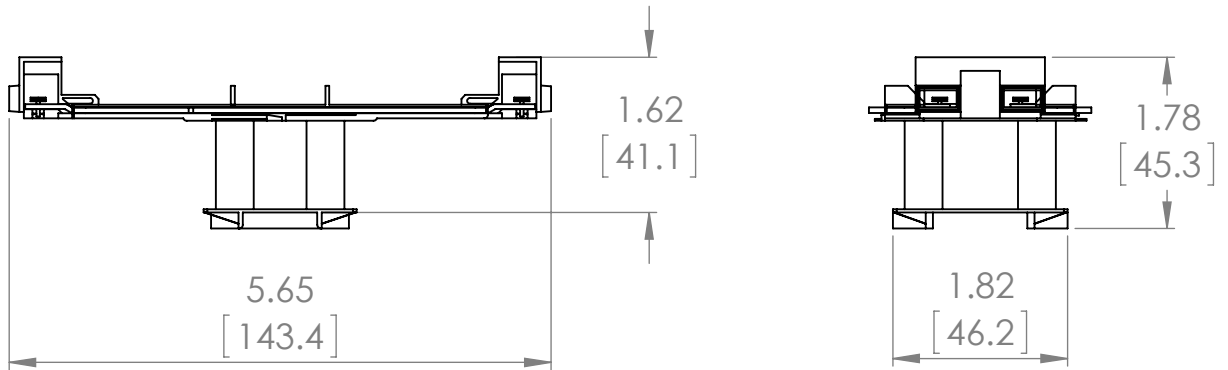

WWW.BRAHELECTRIC.COM, 855-355-2724

*NOTE: BRAH ELECTRIC COILS ARE A DIRECT REPLACEMENT FOR SIEMENS B3RT1945-5AN61, SIRIUS, TYPE B3RT, 200/220V AC 50/60Hz, SUITABLE FOR USE WITH 3RT1045, 3RT1046 CONTACTORS

THIRD ANGLE PROJECTION	UNLESS OTHERWISE NOTED ALL DIMENSIONS ARE IN INCHES METRIC UNITS ARE DISPLAYED BENEATH IN [MM.]					
	PROPRIETARY AND CONFIDENTIAL THE INFORMATION CONTAINED IN THIS DRAWING IS THE SOLE PROPERTY OF BRAH ELECTRIC. ANY REPRODUCTION IN PART OR AS A WHOLE WITHOUT THE WRITTEN PERMISSION OF BRAH ELECTRIC IS PROHIBITED.			MATERIAL	MOTOR CONTROLS	
FINISH N/A	DO NOT SCALE DRAWING	SIZE A DWG. NO. B3RT1945-5AN61	REV. A			
		SCALE: 1:2	WEIGHT:	SHEET 1 OF 1