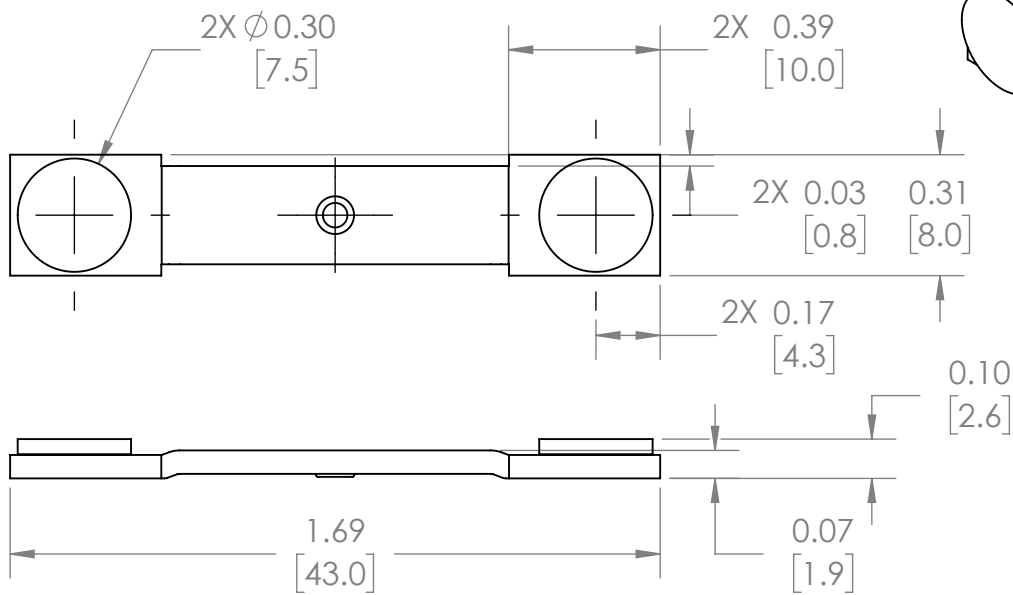

CONTACT US @ 855-355-2724

E-Mail: Sales@brahelectric.com

www.Brahelectric.com

PRODUCT DATA SHEET

CONTACT KITS

Picture is for reference only,
Actual Kit may vary slightly

PART NUMBER- B3TY7460-0A:

BRAH Electric direct replacement contact kit. 3 Pole, rated for 45 Amp, 600 Volt max, suitable for NEMA size 2 motor starters & contactors, suitable with Siemens World Series model types 3TF46, CDF4613, CLHD, CLHD. Complete assembly kit includes all contacts and related mounting screws & hardware. Kit directly replaces Siemens OEM 3TY7460-0A

PRODUCT SPECIFICATIONS

Manufacturer	BRAH Electric
Sub-Category	Contact Kits
Family	World Series
Type	3TY7
Type For	3TF46, CDF4613, CLHD
OEM Manufacturer	Siemens
OEM Part Number	3TY7460-0A
Poles	3
Amperage Max	45
Voltage Max	600
NEMA size	2

REVISIONS				
ZONE	REV.	DESCRIPTION	DATE	APPROVED

*NOTE: BRAH ELECTRIC DIRECT REPLACEMENT CONTACT KIT FOR SIEMENS, 3TF WORLD SERIES, TYPE 3TY7, 3 POLE KIT, SUITABLE FOR USE WITH 3TF46 MAGNETIC CONTACTORS & MOTOR STARTERS, NEMA SIZE 2, RATED FOR 45A 600V MAXIMUM