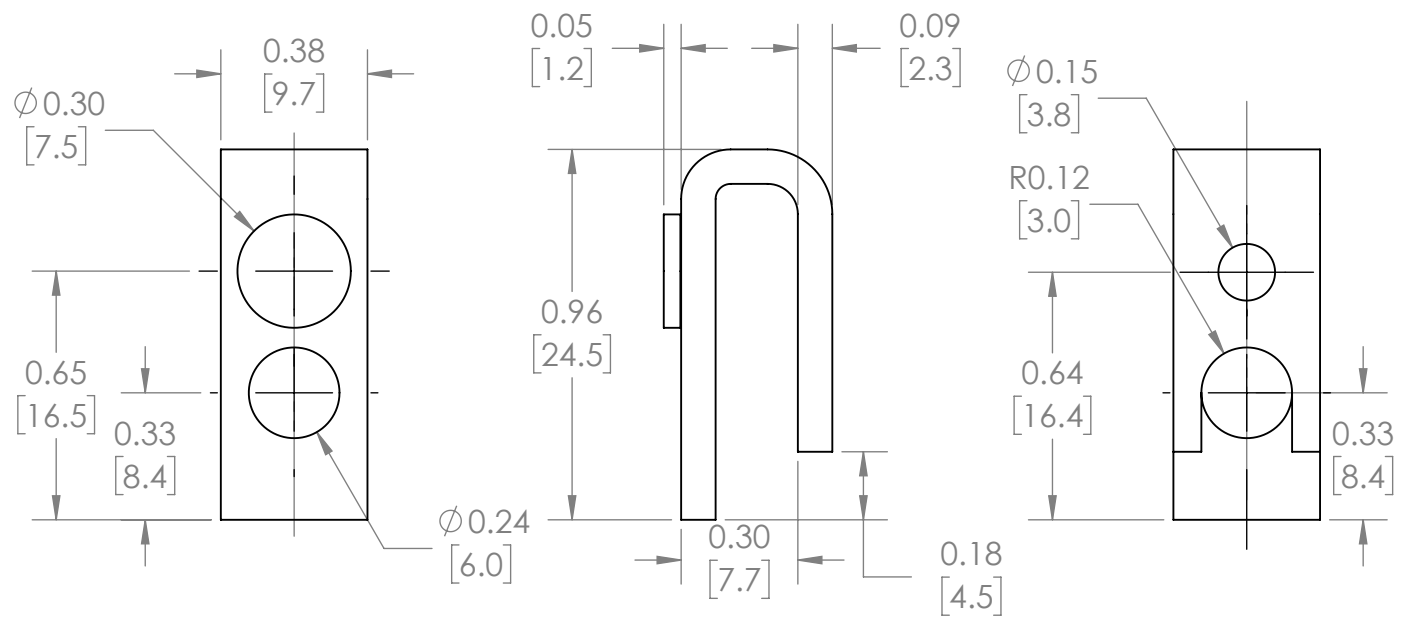

CONTACT US @ 855-355-2724

E-Mail: Sales@brahelectric.com

www.Brahelectric.com

PRODUCT DATA SHEET

CONTACT KITS

Picture is for reference only,
Actual Kit may vary slightly

PART NUMBER- B3TY7460-0A:

BRAH Electric direct replacement contact kit. 3 Pole, rated for 45 Amp, 600 Volt max, suitable for NEMA size 2 motor starters & contactors, suitable with Siemens World Series model types 3TF46, CDF4613, CLHD, CLHD. Complete assembly kit includes all contacts and related mounting screws & hardware. Kit directly replaces Siemens OEM 3TY7460-0A

PRODUCT SPECIFICATIONS

Manufacturer	BRAH Electric
Sub-Category	Contact Kits
Family	World Series
Type	3TY7
Type For	3TF46, CDF4613, CLHD
OEM Manufacturer	Siemens
OEM Part Number	3TY7460-0A
Poles	3
Amperage Max	45
Voltage Max	600
NEMA size	2

REVISIONS				
ZONE	REV.	DESCRIPTION	DATE	APPROVED

*NOTE: BRAH ELECTRIC DIRECT REPLACEMENT CONTACT KIT FOR SIEMENS, 3TF WORLD SERIES, TYPE 3TY7, 3 POLE KIT, SUITABLE FOR USE WITH 3TF46 MAGNETIC CONTACTORS & MOTOR STARTERS, NEMA SIZE 2, RATED FOR 45A 600V MAXIMUM