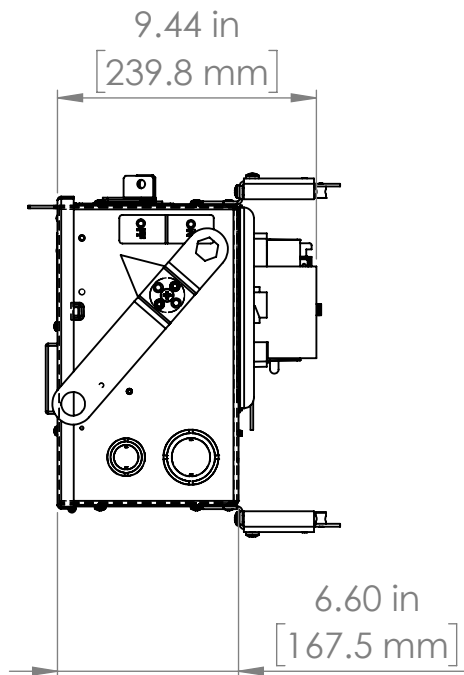

CONTACT US @ 855-355-2724

E-Mail: Sales@brahelectric.com

www.Brahelectric.com

PRODUCT DATA SHEET

Bus Plugs

Picture is for reference only,
Actual Kit may vary slightly

PART NUMBER – BEC3203GNW:

BRAH Electric aftermarket AC421RGI, 30 amp, 240 volt, 3 phase, 4 wire, with ground, fusible style bus plug, includes weather stripping for drip protection, type BEC / AC, UL Listed assembly, complete with UL Recognized internal switch and components, suitable for use with OEM General Electric / ABB Armor Clad industrial busway systems, accepts Class H, R and J fuse types, direct substitute, fit and function for GE OEM AC421RGI, AC421RGRI, AC421RGJI, AC1421RGI, AC1421RGJI

* NOTE: BRAH Electric aftermarket AC421RGI, 30amp, 240volt, 3 phase, 4 wire, fusible style bus plug, type BEC / AC, UL Listed assembly, complete with UL Recognized internal switch and components.

 THIRD ANGLE PROJECTION	UNLESS OTHERWISE NOTED ALL DIMENSIONS ARE IN INCHES METRIC UNITS ARE DISPLAYED BENEATH IN [MM.]					
	PROPRIETARY AND CONFIDENTIAL THE INFORMATION CONTAINED IN THIS DRAWING IS THE SOLE PROPERTY OF BRAH ELECTRIC. ANY REPRODUCTION IN PART OR AS A WHOLE WITHOUT THE WRITTEN PERMISSION OF BRAH ELECTRIC IS PROHIBITED.				FUSIBLE BUS BLUGS	
	MATERIAL			SIZE	DWG. NO.	REV.
	FINISH	N/A		A	BEC3203GNW	A
	DO NOT SCALE DRAWING		SCALE:1:10	WEIGHT:	SHEET 1 OF 1	