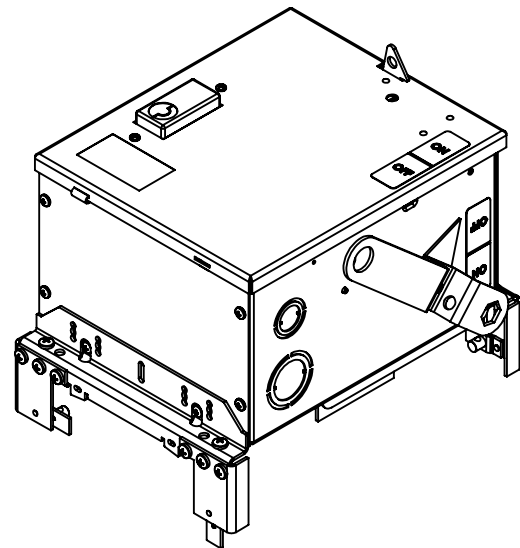

CONTACT US @ 855-355-2724

E-Mail: Sales@brahelectric.com

www.Brahelectric.com

PRODUCT DATA SHEET

Bus Plugs

Picture is for reference only,
Actual Kit may vary slightly

PART NUMBER – BEC3203GNW:

BRAH Electric aftermarket AC421RGI, 30 amp, 240 volt, 3 phase, 4 wire, with ground, fusible style bus plug, includes weather stripping for drip protection, type BEC / AC, UL Listed assembly, complete with UL Recognized internal switch and components, suitable for use with OEM General Electric / ABB Armor Clad industrial busway systems, accepts Class H, R and J fuse types, direct substitute, fit and function for GE OEM AC421RGI, AC421RGRI, AC421RGJI, AC1421RGI, AC1421RGJI

* NOTE: BRAH Electric aftermarket AC421RGI, 30amp, 240volt, 3 phase, 4 wire, fusible style bus plug, type BEC / AC, UL Listed assembly, complete with UL Recognized internal switch and components.

 THIRD ANGLE PROJECTION	UNLESS OTHERWISE NOTED ALL DIMENSIONS ARE IN INCHES METRIC UNITS ARE DISPLAYED BENEATH IN [MM.]					
	PROPRIETARY AND CONFIDENTIAL THE INFORMATION CONTAINED IN THIS DRAWING IS THE SOLE PROPERTY OF BRAH ELECTRIC. ANY REPRODUCTION IN PART OR AS A WHOLE WITHOUT THE WRITTEN PERMISSION OF BRAH ELECTRIC IS PROHIBITED.				FUSIBLE BUS BLUGS	
	MATERIAL			SIZE	DWG. NO.	REV.
	FINISH	N/A		A	BEC3203GNW	A
	DO NOT SCALE DRAWING		SCALE:1:10	WEIGHT:	SHEET 1 OF 1	