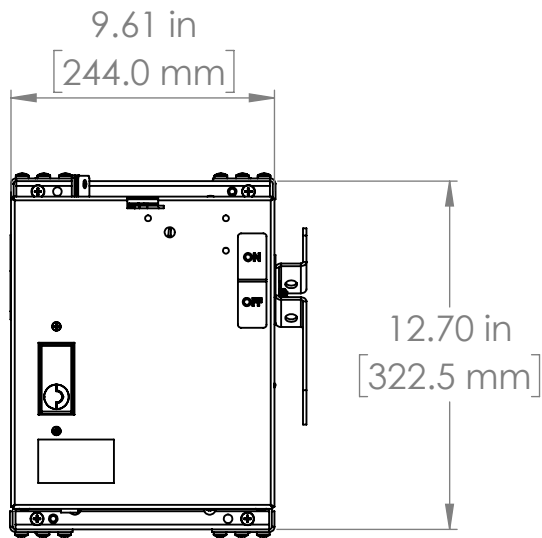

CONTACT US @ 855-355-2724

E-Mail: Sales@brahelectric.com

www.Brahelectric.com

PRODUCT DATA SHEET

Bus Plugs

Picture is for reference only,
Actual Kit may vary slightly

PART NUMBER – BEC3203GNW:

BRAH Electric aftermarket AC421RGI, 30 amp, 240 volt, 3 phase, 4 wire, with ground, fusible style bus plug, includes weather stripping for drip protection, type BEC / AC, UL Listed assembly, complete with UL Recognized internal switch and components, suitable for use with OEM General Electric / ABB Armor Clad industrial busway systems, accepts Class H, R and J fuse types, direct substitute, fit and function for GE OEM AC421RGI, AC421RGRI, AC421RGJI, AC1421RGI, AC1421RGJI

* NOTE: BRAH Electric aftermarket AC421RGI, 30amp, 240volt, 3 phase, 4 wire, fusible style bus plug, type BEC / AC, UL Listed assembly, complete with UL Recognized internal switch and components.

 THIRD ANGLE PROJECTION	UNLESS OTHERWISE NOTED ALL DIMENSIONS ARE IN INCHES METRIC UNITS ARE DISPLAYED BENEATH IN [MM.]					
	PROPRIETARY AND CONFIDENTIAL THE INFORMATION CONTAINED IN THIS DRAWING IS THE SOLE PROPERTY OF BRAH ELECTRIC. ANY REPRODUCTION IN PART OR AS A WHOLE WITHOUT THE WRITTEN PERMISSION OF BRAH ELECTRIC IS PROHIBITED.				FUSIBLE BUS BLUGS	
	MATERIAL			SIZE	DWG. NO.	REV.
	FINISH	N/A		A	BEC3203GNW	A
	DO NOT SCALE DRAWING		SCALE:1:10	WEIGHT:	SHEET 1 OF 1	