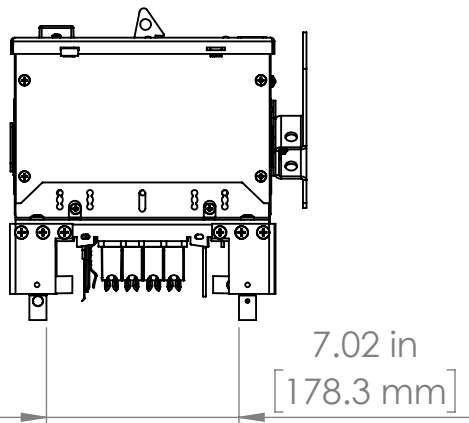

CONTACT US @ 855-355-2724

E-Mail: Sales@brahelectric.com

www.Brahelectric.com

PRODUCT DATA SHEET

Bus Plugs

Picture is for reference only,
Actual Kit may vary slightly

PART NUMBER – BEC3203GNW:

BRAH Electric aftermarket AC421RGI, 30 amp, 240 volt, 3 phase, 4 wire, with ground, fusible style bus plug, includes weather stripping for drip protection, type BEC / AC, UL Listed assembly, complete with UL Recognized internal switch and components, suitable for use with OEM General Electric / ABB Armor Clad industrial busway systems, accepts Class H, R and J fuse types, direct substitute, fit and function for GE OEM AC421RGI, AC421RGRI, AC421RGJI, AC1421RGI, AC1421RGJI

* NOTE: BRAH Electric aftermarket AC421RGI, 30amp, 240volt, 3 phase, 4 wire, fusible style bus plug, type BEC / AC, UL Listed assembly, complete with UL Recognized internal switch and components.

 THIRD ANGLE PROJECTION	UNLESS OTHERWISE NOTED ALL DIMENSIONS ARE IN INCHES METRIC UNITS ARE DISPLAYED BENEATH IN [MM.]					
	PROPRIETARY AND CONFIDENTIAL THE INFORMATION CONTAINED IN THIS DRAWING IS THE SOLE PROPERTY OF BRAH ELECTRIC. ANY REPRODUCTION IN PART OR AS A WHOLE WITHOUT THE WRITTEN PERMISSION OF BRAH ELECTRIC IS PROHIBITED.				FUSIBLE BUS BLUGS	
	MATERIAL			SIZE	DWG. NO.	REV.
	FINISH	N/A		A	BEC3203GNW	A
	DO NOT SCALE DRAWING		SCALE:1:10	WEIGHT:	SHEET 1 OF 1	