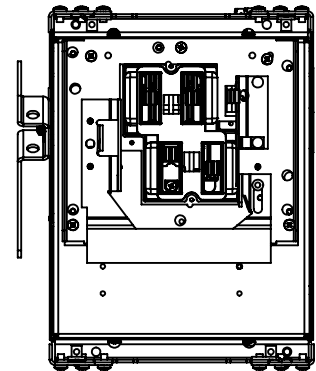

CONTACT US @ 855-355-2724

E-Mail: Sales@brahelectric.com

www.Brahelectric.com

PRODUCT DATA SHEET

Bus Plugs

Picture is for reference only,
Actual Kit may vary slightly

PART NUMBER – BEC3203GNW:

BRAH Electric aftermarket AC421RGI, 30 amp, 240 volt, 3 phase, 4 wire, with ground, fusible style bus plug, includes weather stripping for drip protection, type BEC / AC, UL Listed assembly, complete with UL Recognized internal switch and components, suitable for use with OEM General Electric / ABB Armor Clad industrial busway systems, accepts Class H, R and J fuse types, direct substitute, fit and function for GE OEM AC421RGI, AC421RGRI, AC421RGJI, AC1421RGI, AC1421RGJI

* NOTE: BRAH Electric aftermarket AC421RGI, 30amp, 240volt, 3 phase, 4 wire, fusible style bus plug, type BEC / AC, UL Listed assembly, complete with UL Recognized internal switch and components.

 THIRD ANGLE PROJECTION	UNLESS OTHERWISE NOTED ALL DIMENSIONS ARE IN INCHES METRIC UNITS ARE DISPLAYED BENEATH IN [MM.]					
	PROPRIETARY AND CONFIDENTIAL THE INFORMATION CONTAINED IN THIS DRAWING IS THE SOLE PROPERTY OF BRAH ELECTRIC. ANY REPRODUCTION IN PART OR AS A WHOLE WITHOUT THE WRITTEN PERMISSION OF BRAH ELECTRIC IS PROHIBITED.				FUSIBLE BUS BLUGS	
	MATERIAL			SIZE	DWG. NO.	REV.
	FINISH	N/A		A	BEC3203GNW	A
	DO NOT SCALE DRAWING		SCALE:1:10	WEIGHT:	SHEET 1 OF 1	