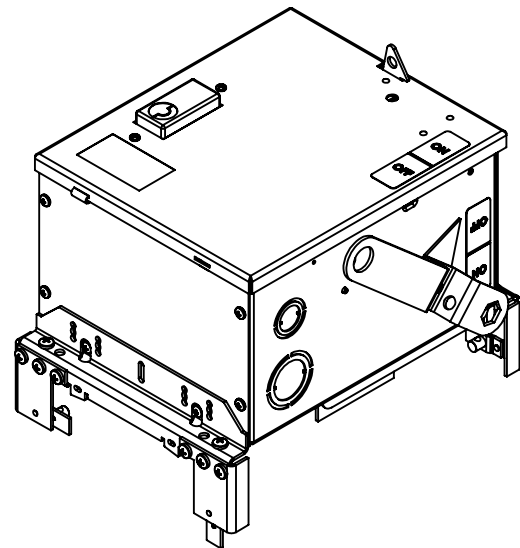

CONTACT US @ 855-355-2724

E-Mail: Sales@brahelectric.com

www.Brahelectric.com

PRODUCT DATA SHEET

Bus Plugs

Picture is for reference only,
Actual Kit may vary slightly

PART NUMBER – BEC3203GW:

BRAH Electric aftermarket AC321RGI, 30 amp, 240 volt, 3 phase, 3 wire, with ground, fusible style bus plug, includes weather stripping for drip protection, type BEC / AC, UL Listed assembly, complete with UL Recognized internal switch and components, suitable for use with OEM General Electric / ABB Armor Clad industrial busway systems, accepts Class H, R and J fuse types, direct substitute, fit and function for GE OEM AC321RGI, AC321RGRI, AC321RGJI, AC1321RGI, AC1321RGJI

* NOTE: BRAH Electric aftermarket AC321RGI, 30amp, 240volt, 3 phase, 3 wire, fusible style bus plug, type BEC / AC, UL Listed assembly, complete with UL Recognized internal switch and components.

 THIRD ANGLE PROJECTION	UNLESS OTHERWISE NOTED ALL DIMENSIONS ARE IN INCHES METRIC UNITS ARE DISPLAYED BENEATH IN [MM.]					
	PROPRIETARY AND CONFIDENTIAL THE INFORMATION CONTAINED IN THIS DRAWING IS THE SOLE PROPERTY OF BRAH ELECTRIC. ANY REPRODUCTION IN PART OR AS A WHOLE WITHOUT THE WRITTEN PERMISSION OF BRAH ELECTRIC IS PROHIBITED.				FUSIBLE BUS BLUGS	
	MATERIAL			SIZE A	DWG. NO. BEC3203GW	REV. A
	FINISH	N/A		SCALE:1:10	WEIGHT:	SHEET 1 OF 1
	DO NOT SCALE DRAWING					