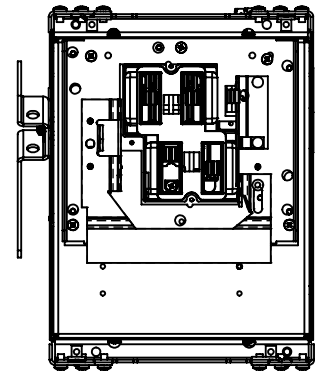

CONTACT US @ 855-355-2724

E-Mail: Sales@brahelectric.com

www.Brahelectric.com

PRODUCT DATA SHEET

Bus Plugs

Picture is for reference only,
Actual Kit may vary slightly

PART NUMBER – BEC3203GW:

BRAH Electric aftermarket AC321RGI, 30 amp, 240 volt, 3 phase, 3 wire, with ground, fusible style bus plug, includes weather stripping for drip protection, type BEC / AC, UL Listed assembly, complete with UL Recognized internal switch and components, suitable for use with OEM General Electric / ABB Armor Clad industrial busway systems, accepts Class H, R and J fuse types, direct substitute, fit and function for GE OEM AC321RGI, AC321RGRI, AC321RGJI, AC1321RGI, AC1321RGJI

* NOTE: BRAH Electric aftermarket AC321RGI, 30amp, 240volt, 3 phase, 3 wire, fusible style bus plug, type BEC / AC, UL Listed assembly, complete with UL Recognized internal switch and components.

 THIRD ANGLE PROJECTION	UNLESS OTHERWISE NOTED ALL DIMENSIONS ARE IN INCHES METRIC UNITS ARE DISPLAYED BENEATH IN [MM.]					
	PROPRIETARY AND CONFIDENTIAL THE INFORMATION CONTAINED IN THIS DRAWING IS THE SOLE PROPERTY OF BRAH ELECTRIC. ANY REPRODUCTION IN PART OR AS A WHOLE WITHOUT THE WRITTEN PERMISSION OF BRAH ELECTRIC IS PROHIBITED.				FUSIBLE BUS BLUGS	
	MATERIAL			SIZE A	DWG. NO. BEC3203GW	REV. A
	FINISH	N/A		SCALE:1:10	WEIGHT:	SHEET 1 OF 1
	DO NOT SCALE DRAWING					