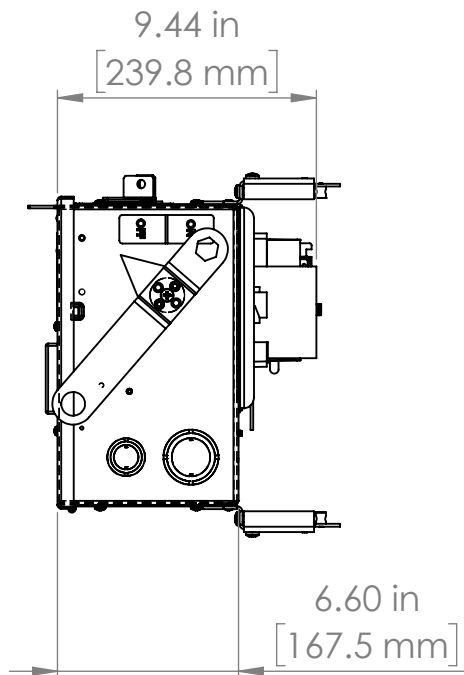

CONTACT US @ 855-355-2724

E-Mail: Sales@brahelectric.com

www.Brahelectric.com

PRODUCT DATA SHEET

Bus Plugs

Picture is for reference only,
Actual Kit may vary slightly

PART NUMBER – BEC3203GW:

BRAH Electric aftermarket AC321RGI, 30 amp, 240 volt, 3 phase, 3 wire, with ground, fusible style bus plug, includes weather stripping for drip protection, type BEC / AC, UL Listed assembly, complete with UL Recognized internal switch and components, suitable for use with OEM General Electric / ABB Armor Clad industrial busway systems, accepts Class H, R and J fuse types, direct substitute, fit and function for GE OEM AC321RGI, AC321RGRI, AC321RGJI, AC1321RGI, AC1321RGJI

* NOTE: BRAH Electric aftermarket AC321RGI, 30amp, 240volt, 3 phase, 3 wire, fusible style bus plug, type BEC / AC, UL Listed assembly, complete with UL Recognized internal switch and components.

 THIRD ANGLE PROJECTION	UNLESS OTHERWISE NOTED ALL DIMENSIONS ARE IN INCHES METRIC UNITS ARE DISPLAYED BENEATH IN [MM.]					
	PROPRIETARY AND CONFIDENTIAL THE INFORMATION CONTAINED IN THIS DRAWING IS THE SOLE PROPERTY OF BRAH ELECTRIC. ANY REPRODUCTION IN PART OR AS A WHOLE WITHOUT THE WRITTEN PERMISSION OF BRAH ELECTRIC IS PROHIBITED.				FUSIBLE BUS BLUGS	
	MATERIAL			SIZE A	DWG. NO. BEC3203GW	REV. A
	FINISH	N/A		SCALE:1:10	WEIGHT:	SHEET 1 OF 1
	DO NOT SCALE DRAWING					