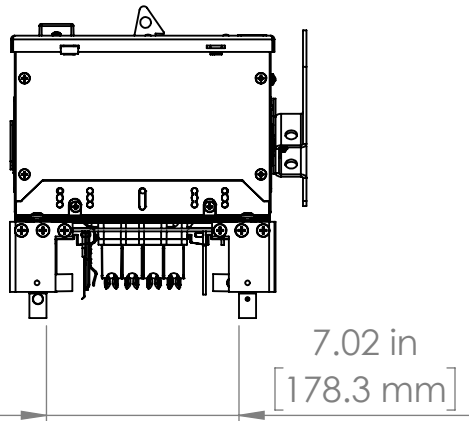

CONTACT US @ 855-355-2724

E-Mail: Sales@brahelectric.com

www.Brahelectric.com

PRODUCT DATA SHEET

Bus Plugs

Picture is for reference only,
Actual Kit may vary slightly

PART NUMBER – BEC3203GW:

BRAH Electric aftermarket AC321RGI, 30 amp, 240 volt, 3 phase, 3 wire, with ground, fusible style bus plug, includes weather stripping for drip protection, type BEC / AC, UL Listed assembly, complete with UL Recognized internal switch and components, suitable for use with OEM General Electric / ABB Armor Clad industrial busway systems, accepts Class H, R and J fuse types, direct substitute, fit and function for GE OEM AC321RGI, AC321RGRI, AC321RGJI, AC1321RGI, AC1321RGJI

* NOTE: BRAH Electric aftermarket AC321RGI, 30amp, 240volt, 3 phase, 3 wire, fusible style bus plug, type BEC / AC, UL Listed assembly, complete with UL Recognized internal switch and components.

 THIRD ANGLE PROJECTION	UNLESS OTHERWISE NOTED ALL DIMENSIONS ARE IN INCHES METRIC UNITS ARE DISPLAYED BENEATH IN [MM.]					
	PROPRIETARY AND CONFIDENTIAL THE INFORMATION CONTAINED IN THIS DRAWING IS THE SOLE PROPERTY OF BRAH ELECTRIC. ANY REPRODUCTION IN PART OR AS A WHOLE WITHOUT THE WRITTEN PERMISSION OF BRAH ELECTRIC IS PROHIBITED.				FUSIBLE BUS BLUGS	
	MATERIAL			SIZE A	DWG. NO. BEC3203GW	REV. A
	FINISH	N/A		SCALE:1:10	WEIGHT:	SHEET 1 OF 1
	DO NOT SCALE DRAWING					