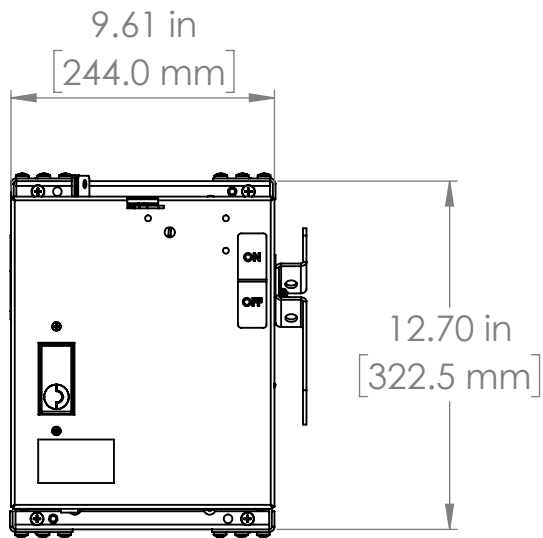

CONTACT US @ 855-355-2724

E-Mail: Sales@brahelectric.com

www.Brahelectric.com

PRODUCT DATA SHEET

Bus Plugs

Picture is for reference only,
Actual Kit may vary slightly

PART NUMBER – BEC3203GW:

BRAH Electric aftermarket AC321RGI, 30 amp, 240 volt, 3 phase, 3 wire, with ground, fusible style bus plug, includes weather stripping for drip protection, type BEC / AC, UL Listed assembly, complete with UL Recognized internal switch and components, suitable for use with OEM General Electric / ABB Armor Clad industrial busway systems, accepts Class H, R and J fuse types, direct substitute, fit and function for GE OEM AC321RGI, AC321RGRI, AC321RGJI, AC1321RGI, AC1321RGJI

* NOTE: BRAH Electric aftermarket AC321RGI, 30amp, 240volt, 3 phase, 3 wire, fusible style bus plug, type BEC / AC, UL Listed assembly, complete with UL Recognized internal switch and components.

 THIRD ANGLE PROJECTION	UNLESS OTHERWISE NOTED ALL DIMENSIONS ARE IN INCHES METRIC UNITS ARE DISPLAYED BENEATH IN [MM.]					
	PROPRIETARY AND CONFIDENTIAL THE INFORMATION CONTAINED IN THIS DRAWING IS THE SOLE PROPERTY OF BRAH ELECTRIC. ANY REPRODUCTION IN PART OR AS A WHOLE WITHOUT THE WRITTEN PERMISSION OF BRAH ELECTRIC IS PROHIBITED.				FUSIBLE BUS BLUGS	
	MATERIAL			SIZE A	DWG. NO. BEC3203GW	REV. A
	FINISH	N/A		SCALE:1:10	WEIGHT:	SHEET 1 OF 1
	DO NOT SCALE DRAWING					