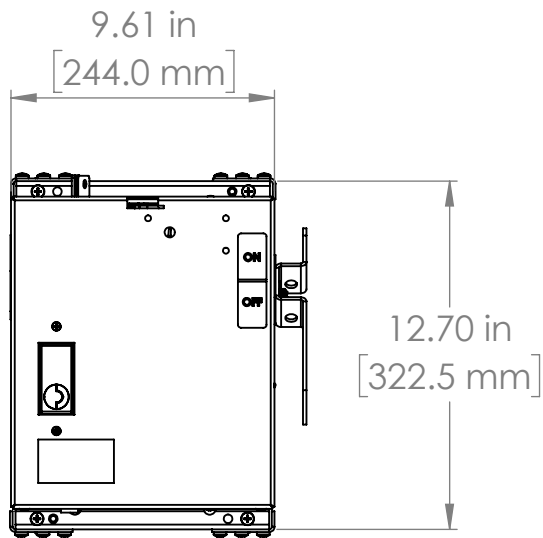

CONTACT US @ 855-355-2724

E-Mail: Sales@brahelectric.com

www.Brahelectric.com

PRODUCT DATA SHEET

Bus Plugs

Picture is for reference only,
Actual Kit may vary slightly

PART NUMBER – BEC3606NW:

BRAH Electric aftermarket AC462RI, 60 amp, 600 volt, 3 phase, 4 wire, fusible style bus plug, includes weather stripping for drip protection, type BEC / AC, UL Listed assembly, complete with UL Recognized internal switch and components, suitable for use with OEM General Electric / ABB Armor Clad industrial busway systems, accepts Class H, R and J fuse types, direct substitute, fit and function for GE OEM AC462RI, AC462RJI, AC1462RI, AC1462RJI

* NOTE: BRAH Electric aftermarket AC462RI, 60amp, 600volt, 3 phase, 4 wire, fusible style bus plug, type BEC / AC, UL Listed assembly, complete with UL Recognized internal switch and components.

 THIRD ANGLE PROJECTION	UNLESS OTHERWISE NOTED ALL DIMENSIONS ARE IN INCHES METRIC UNITS ARE DISPLAYED BENEATH IN [MM.]					
	PROPRIETARY AND CONFIDENTIAL THE INFORMATION CONTAINED IN THIS DRAWING IS THE SOLE PROPERTY OF BRAH ELECTRIC. ANY REPRODUCTION IN PART OR AS A WHOLE WITHOUT THE WRITTEN PERMISSION OF BRAH ELECTRIC IS PROHIBITED.				FUSIBLE BUS BLUGS	
	MATERIAL			SIZE	DWG. NO.	REV.
	FINISH	N/A		A	BEC3606NW	A
	DO NOT SCALE DRAWING		SCALE:1:10	WEIGHT:	SHEET 1 OF 1	