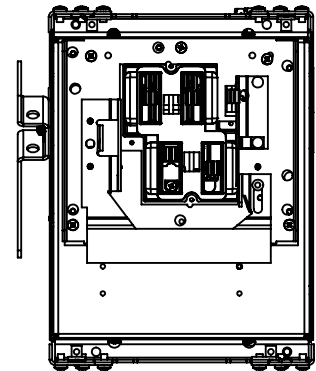

CONTACT US @ 855-355-2724

E-Mail: Sales@brahelectric.com

www.Brahelectric.com

PRODUCT DATA SHEET

Bus Plugs

Picture is for reference only,
Actual Kit may vary slightly

PART NUMBER – BEC3606NW:

BRAH Electric aftermarket AC462RI, 60 amp, 600 volt, 3 phase, 4 wire, fusible style bus plug, includes weather stripping for drip protection, type BEC / AC, UL Listed assembly, complete with UL Recognized internal switch and components, suitable for use with OEM General Electric / ABB Armor Clad industrial busway systems, accepts Class H, R and J fuse types, direct substitute, fit and function for GE OEM AC462RI, AC462RJI, AC1462RI, AC1462RJI

* NOTE: BRAH Electric aftermarket AC462RI, 60amp, 600volt, 3 phase, 4 wire, fusible style bus plug, type BEC / AC, UL Listed assembly, complete with UL Recognized internal switch and components.

 THIRD ANGLE PROJECTION	UNLESS OTHERWISE NOTED ALL DIMENSIONS ARE IN INCHES METRIC UNITS ARE DISPLAYED BENEATH IN [MM.]					
	PROPRIETARY AND CONFIDENTIAL THE INFORMATION CONTAINED IN THIS DRAWING IS THE SOLE PROPERTY OF BRAH ELECTRIC. ANY REPRODUCTION IN PART OR AS A WHOLE WITHOUT THE WRITTEN PERMISSION OF BRAH ELECTRIC IS PROHIBITED.				FUSIBLE BUS BLUGS	
	MATERIAL			SIZE	DWG. NO.	REV.
	FINISH	N/A		A	BEC3606NW	A
	DO NOT SCALE DRAWING		SCALE:1:10	WEIGHT:	SHEET 1 OF 1	