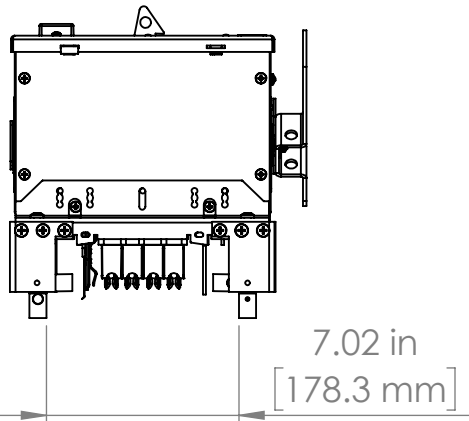

CONTACT US @ 855-355-2724

E-Mail: Sales@brahelectric.com

www.Brahelectric.com

PRODUCT DATA SHEET

Bus Plugs

Picture is for reference only,
Actual Kit may vary slightly

PART NUMBER – BEC3606NW:

BRAH Electric aftermarket AC462RI, 60 amp, 600 volt, 3 phase, 4 wire, fusible style bus plug, includes weather stripping for drip protection, type BEC / AC, UL Listed assembly, complete with UL Recognized internal switch and components, suitable for use with OEM General Electric / ABB Armor Clad industrial busway systems, accepts Class H, R and J fuse types, direct substitute, fit and function for GE OEM AC462RI, AC462RJI, AC1462RI, AC1462RJI

* NOTE: BRAH Electric aftermarket AC462RI, 60amp, 600volt, 3 phase, 4 wire, fusible style bus plug, type BEC / AC, UL Listed assembly, complete with UL Recognized internal switch and components.

 THIRD ANGLE PROJECTION	UNLESS OTHERWISE NOTED ALL DIMENSIONS ARE IN INCHES METRIC UNITS ARE DISPLAYED BENEATH IN [MM.]					
	PROPRIETARY AND CONFIDENTIAL THE INFORMATION CONTAINED IN THIS DRAWING IS THE SOLE PROPERTY OF BRAH ELECTRIC. ANY REPRODUCTION IN PART OR AS A WHOLE WITHOUT THE WRITTEN PERMISSION OF BRAH ELECTRIC IS PROHIBITED.				FUSIBLE BUS BLUGS	
	MATERIAL			SIZE	DWG. NO.	REV.
	FINISH	N/A		A	BEC3606NW	A
	DO NOT SCALE DRAWING		SCALE:1:10	WEIGHT:	SHEET 1 OF 1	