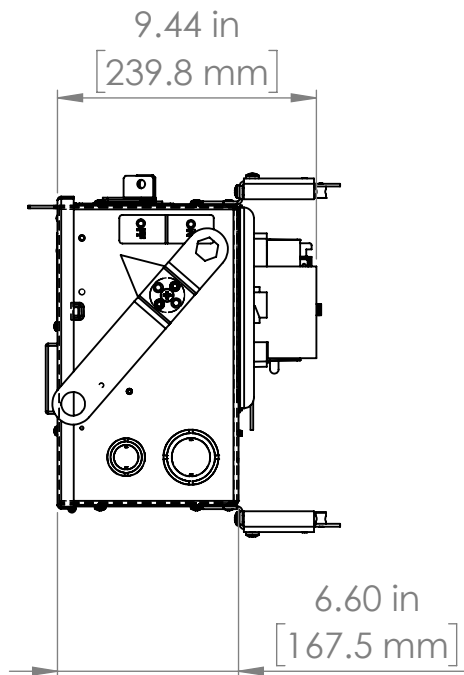

CONTACT US @ 855-355-2724

E-Mail: Sales@brahelectric.com

www.Brahelectric.com

PRODUCT DATA SHEET

Bus Plugs

Picture is for reference only,
Actual Kit may vary slightly

PART NUMBER – BEC3606NW:

BRAH Electric aftermarket AC462RI, 60 amp, 600 volt, 3 phase, 4 wire, fusible style bus plug, includes weather stripping for drip protection, type BEC / AC, UL Listed assembly, complete with UL Recognized internal switch and components, suitable for use with OEM General Electric / ABB Armor Clad industrial busway systems, accepts Class H, R and J fuse types, direct substitute, fit and function for GE OEM AC462RI, AC462RJI, AC1462RI, AC1462RJI

* NOTE: BRAH Electric aftermarket AC462RI, 60amp, 600volt, 3 phase, 4 wire, fusible style bus plug, type BEC / AC, UL Listed assembly, complete with UL Recognized internal switch and components.

 THIRD ANGLE PROJECTION	UNLESS OTHERWISE NOTED ALL DIMENSIONS ARE IN INCHES METRIC UNITS ARE DISPLAYED BENEATH IN [MM.]					
	PROPRIETARY AND CONFIDENTIAL THE INFORMATION CONTAINED IN THIS DRAWING IS THE SOLE PROPERTY OF BRAH ELECTRIC. ANY REPRODUCTION IN PART OR AS A WHOLE WITHOUT THE WRITTEN PERMISSION OF BRAH ELECTRIC IS PROHIBITED.				FUSIBLE BUS BLUGS	
	MATERIAL			SIZE	DWG. NO.	REV.
	FINISH	N/A		A	BEC3606NW	A
	DO NOT SCALE DRAWING		SCALE:1:10	WEIGHT:	SHEET 1 OF 1	