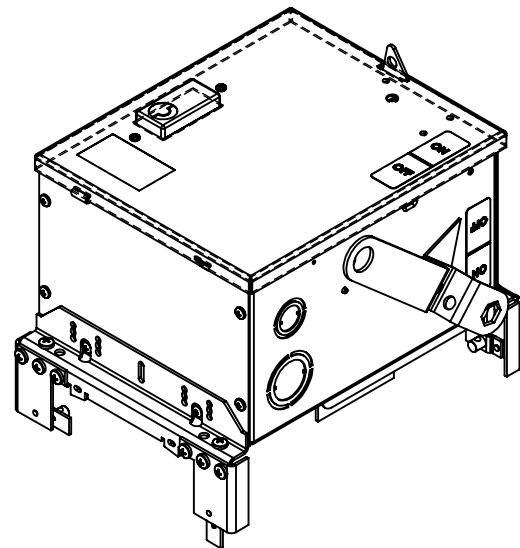

CONTACT US @ 855-355-2724

E-Mail: Sales@brahelectric.com

www.Brahelectric.com

PRODUCT DATA SHEET

Bus Plugs

Picture is for reference only,
Actual Kit may vary slightly

PART NUMBER – BEC3606NW:

BRAH Electric aftermarket AC462RI, 60 amp, 600 volt, 3 phase, 4 wire, fusible style bus plug, includes weather stripping for drip protection, type BEC / AC, UL Listed assembly, complete with UL Recognized internal switch and components, suitable for use with OEM General Electric / ABB Armor Clad industrial busway systems, accepts Class H, R and J fuse types, direct substitute, fit and function for GE OEM AC462RI, AC462RJI, AC1462RI, AC1462RJI

* NOTE: BRAH Electric aftermarket AC462RI, 60amp, 600volt, 3 phase, 4 wire, fusible style bus plug, type BEC / AC, UL Listed assembly, complete with UL Recognized internal switch and components.

 THIRD ANGLE PROJECTION	UNLESS OTHERWISE NOTED ALL DIMENSIONS ARE IN INCHES METRIC UNITS ARE DISPLAYED BENEATH IN [MM.]					
	PROPRIETARY AND CONFIDENTIAL THE INFORMATION CONTAINED IN THIS DRAWING IS THE SOLE PROPERTY OF BRAH ELECTRIC. ANY REPRODUCTION IN PART OR AS A WHOLE WITHOUT THE WRITTEN PERMISSION OF BRAH ELECTRIC IS PROHIBITED.				FUSIBLE BUS BLUGS	
	MATERIAL			SIZE	DWG. NO.	REV.
	FINISH	N/A		A	BEC3606NW	A
	DO NOT SCALE DRAWING		SCALE:1:10	WEIGHT:	SHEET 1 OF 1	