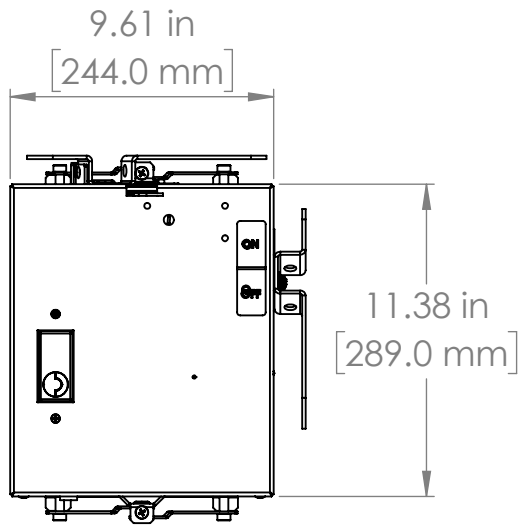

CONTACT US @ 855-355-2724

E-Mail: Sales@brahelectric.com

www.Brahelectric.com

PRODUCT DATA SHEET

Bus Plugs

Picture is for reference only,
Actual Kit may vary slightly

PART NUMBER – BRV3203W:

BRAH Electric aftermarket 30 amp, 240 volt, 3 phase, 3 wire, fusible style bus plug, includes weather stripping for drip protection, type BRV / RV, suitable for use with OEM ITE / Siemens XL-X Series industrial busway systems, accepts Class R, H and K fuse types, direct substitute, fit and function for ITE OEM RV bus plugs

* NOTE: BRAH Electric aftermarket direct, 30amp, 240volt, 3 phase, 3 wire, fusible style bus plug, type BRV/RV, Suitable for use with OEM ITE/ siemens XL-X series industrial Busway System.

<p>THIRD ANGLE PROJECTION</p>	<p>UNLESS OTHERWISE NOTED ALL DIMENSIONS ARE IN INCHES METRIC UNITS ARE DISPLAYED BENEATH IN [MM.]</p>		
<p>PROPRIETARY AND CONFIDENTIAL THE INFORMATION CONTAINED IN THIS DRAWING IS THE SOLE PROPERTY OF BRAH ELECTRIC. ANY REPRODUCTION IN PART OR AS A WHOLE WITHOUT THE WRITTEN PERMISSION OF BRAH ELECTRIC IS PROHIBITED.</p>	<p>MATERIAL</p> <hr/> <p>FINISH</p> <p style="text-align: center;">N/A</p> <hr/> <p>DO NOT SCALE DRAWING</p>	<p>FUSIBLE BUS BLUGS</p>	
<p>SCALE: 1:10</p>		<p>SIZE A DWG. NO. BRV3203W</p>	<p>REV. A SHEET 1 OF 1</p>