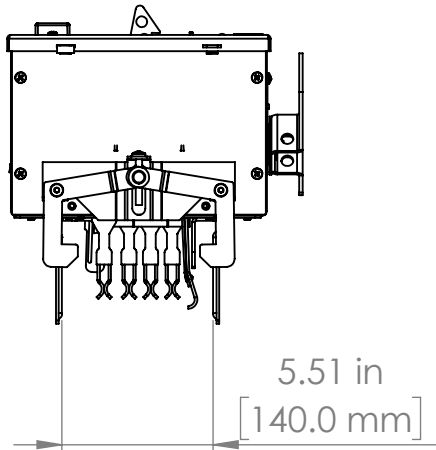

CONTACT US @ 855-355-2724

E-Mail: Sales@brahelectric.com

www.Brahelectric.com

PRODUCT DATA SHEET

Bus Plugs

Picture is for reference only,
Actual Kit may vary slightly

PART NUMBER – BRV3203W:

BRAH Electric aftermarket 30 amp, 240 volt, 3 phase, 3 wire, fusible style bus plug, includes weather stripping for drip protection, type BRV / RV, suitable for use with OEM ITE / Siemens XL-X Series industrial busway systems, accepts Class R, H and K fuse types, direct substitute, fit and function for ITE OEM RV bus plugs

* NOTE: BRAH Electric aftermarket direct, 30amp, 240volt, 3 phase, 3 wire, fusible style bus plug, type BRV/RV, Suitable for use with OEM ITE/ siemens XL-X series industrial Busway System.

<p>THIRD ANGLE PROJECTION</p>	<p>UNLESS OTHERWISE NOTED ALL DIMENSIONS ARE IN INCHES METRIC UNITS ARE DISPLAYED BENEATH IN [MM.]</p>		
<p>PROPRIETARY AND CONFIDENTIAL THE INFORMATION CONTAINED IN THIS DRAWING IS THE SOLE PROPERTY OF BRAH ELECTRIC. ANY REPRODUCTION IN PART OR AS A WHOLE WITHOUT THE WRITTEN PERMISSION OF BRAH ELECTRIC IS PROHIBITED.</p>	<p>MATERIAL</p> <hr/> <p>FINISH</p> <p style="text-align: center;">N/A</p> <hr/> <p>DO NOT SCALE DRAWING</p>	<p>FUSIBLE BUS BLUGS</p>	
<p>SCALE: 1:10</p>		<p>SIZE A DWG. NO. BRV3203W</p>	<p>REV. A SHEET 1 OF 1</p>