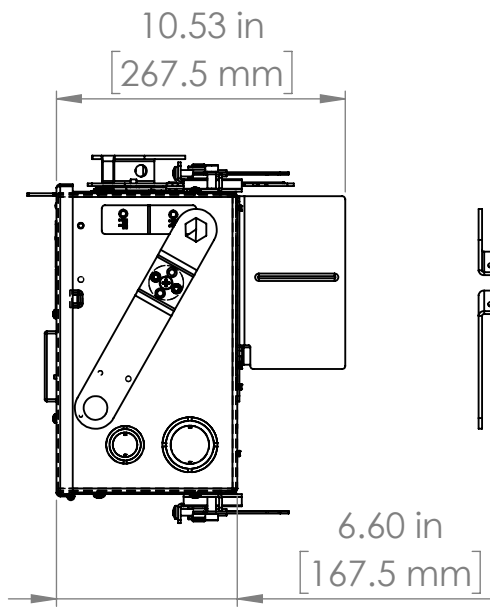

CONTACT US @ 855-355-2724

E-Mail: Sales@brahelectric.com

www.Brahelectric.com

PRODUCT DATA SHEET

Bus Plugs

Picture is for reference only,
Actual Kit may vary slightly

PART NUMBER – BRV3203W:

BRAH Electric aftermarket 30 amp, 240 volt, 3 phase, 3 wire, fusible style bus plug, includes weather stripping for drip protection, type BRV / RV, suitable for use with OEM ITE / Siemens XL-X Series industrial busway systems, accepts Class R, H and K fuse types, direct substitute, fit and function for ITE OEM RV bus plugs

* NOTE: BRAH Electric aftermarket direct, 30amp, 240volt, 3 phase, 3 wire, fusible style bus plug, type BRV/RV, Suitable for use with OEM ITE/ siemens XL-X series industrial Busway System.

<p>THIRD ANGLE PROJECTION</p>	<p>UNLESS OTHERWISE NOTED ALL DIMENSIONS ARE IN INCHES METRIC UNITS ARE DISPLAYED BENEATH IN [MM.]</p>		
<p>PROPRIETARY AND CONFIDENTIAL THE INFORMATION CONTAINED IN THIS DRAWING IS THE SOLE PROPERTY OF BRAH ELECTRIC. ANY REPRODUCTION IN PART OR AS A WHOLE WITHOUT THE WRITTEN PERMISSION OF BRAH ELECTRIC IS PROHIBITED.</p>	<p>MATERIAL</p> <hr/> <p>FINISH</p> <p style="text-align: center;">N/A</p> <hr/> <p>DO NOT SCALE DRAWING</p>	<p>FUSIBLE BUS BLUGS</p>	
<p>SCALE: 1:10</p>		<p>SIZE A DWG. NO. BRV3203W</p>	<p>REV. A SHEET 1 OF 1</p>