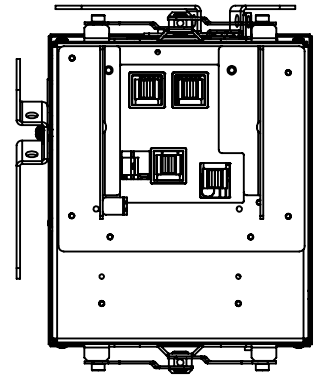

CONTACT US @ 855-355-2724

E-Mail: Sales@brahelectric.com

www.Brahelectric.com

PRODUCT DATA SHEET

Bus Plugs

Picture is for reference only,
Actual Kit may vary slightly

PART NUMBER – BRV3203W:

BRAH Electric aftermarket 30 amp, 240 volt, 3 phase, 3 wire, fusible style bus plug, includes weather stripping for drip protection, type BRV / RV, suitable for use with OEM ITE / Siemens XL-X Series industrial busway systems, accepts Class R, H and K fuse types, direct substitute, fit and function for ITE OEM RV bus plugs

* NOTE: BRAH Electric aftermarket direct, 30amp, 240volt, 3 phase, 3 wire, fusible style bus plug, type BRV/RV, Suitable for use with OEM ITE/ siemens XL-X series industrial Busway System.

<p>THIRD ANGLE PROJECTION</p>	<p>UNLESS OTHERWISE NOTED ALL DIMENSIONS ARE IN INCHES METRIC UNITS ARE DISPLAYED BENEATH IN [MM.]</p>		
<p>PROPRIETARY AND CONFIDENTIAL THE INFORMATION CONTAINED IN THIS DRAWING IS THE SOLE PROPERTY OF BRAH ELECTRIC. ANY REPRODUCTION IN PART OR AS A WHOLE WITHOUT THE WRITTEN PERMISSION OF BRAH ELECTRIC IS PROHIBITED.</p>	<p>MATERIAL</p> <hr/> <p>FINISH</p> <p style="text-align: center;">N/A</p> <hr/> <p>DO NOT SCALE DRAWING</p>	<p>FUSIBLE BUS BLUGS</p>	
<p>SCALE: 1:10</p>		<p>SIZE A DWG. NO. BRV3203W</p>	<p>REV. A SHEET 1 OF 1</p>