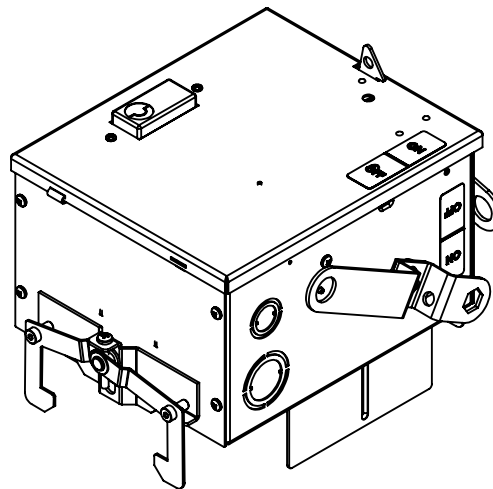

CONTACT US @ 855-355-2724

E-Mail: Sales@brahelectric.com

www.Brahelectric.com

PRODUCT DATA SHEET

Bus Plugs

Picture is for reference only,
Actual Kit may vary slightly

PART NUMBER – BRV3203W:

BRAH Electric aftermarket 30 amp, 240 volt, 3 phase, 3 wire, fusible style bus plug, includes weather stripping for drip protection, type BRV / RV, suitable for use with OEM ITE / Siemens XL-X Series industrial busway systems, accepts Class R, H and K fuse types, direct substitute, fit and function for ITE OEM RV bus plugs

* NOTE: BRAH Electric aftermarket direct, 30amp, 240volt, 3 phase, 3 wire, fusible style bus plug, type BRV/RV, Suitable for use with OEM ITE/ siemens XL-X series industrial Busway System.

<p>THIRD ANGLE PROJECTION</p>	<p>UNLESS OTHERWISE NOTED ALL DIMENSIONS ARE IN INCHES METRIC UNITS ARE DISPLAYED BENEATH IN [MM.]</p>		
<p>PROPRIETARY AND CONFIDENTIAL THE INFORMATION CONTAINED IN THIS DRAWING IS THE SOLE PROPERTY OF BRAH ELECTRIC. ANY REPRODUCTION IN PART OR AS A WHOLE WITHOUT THE WRITTEN PERMISSION OF BRAH ELECTRIC IS PROHIBITED.</p>	<p>MATERIAL</p> <hr/> <p>FINISH</p> <p style="text-align: center;">N/A</p> <hr/> <p>DO NOT SCALE DRAWING</p>	<p>FUSIBLE BUS BLUGS</p>	
<p>SCALE: 1:10</p>		<p>SIZE A DWG. NO. BRV3203W</p>	<p>REV. A SHEET 1 OF 1</p>