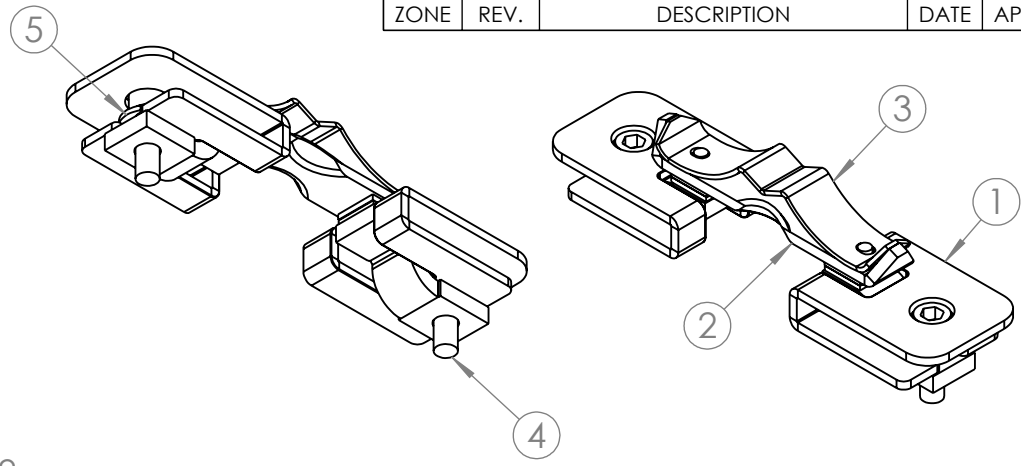

REVISIONS				
ZONE	REV.	DESCRIPTION	DATE	APPROVED

ITEM NO.	PART NUMBER	DESCRIPTION	VENDOR	QTY.
1	BZL185	Contact Kit	BRAH	6
2	BZL185 - 01	Contact Kit	BRAH	3
3	BZL185 - 02	Contact Kit	BRAH	3
4	BZL185 - Screw	M5 X 15mm	BRAH	6
5	BZL185 - Washer	Washer	BRAH	6

* NOTE: BRAH Electric, aftermarket direct replacement contact kits for ABB ,Type BZL , 3 pole kit, suitable for use with ABB A-Line model types A185, AE185, AF185 magnetic contactors & motor starters, NEMA size 0, rated for 600V maximum of 250 Amp.

THIRD ANGLE PROJECTION

PROPRIETARY AND CONFIDENTIAL

THE INFORMATION CONTAINED IN THIS DRAWING IS THE SOLE PROPERTY OF BRAH ELECTRIC. ANY REPRODUCTION IN PART OR AS A WHOLE WITHOUT THE WRITTEN PERMISSION OF BRAH ELECTRIC IS PROHIBITED.

UNLESS OTHERWISE NOTED
ALL DIMENSIONS ARE IN INCHES
METRIC UNITS ARE DISPLAYED
BENEATH IN [MM.]

MATERIAL	N/A
FINISH	N/A
DO NOT SCALE DRAWING	

CONTACT KIT

SIZE A	DWG. NO. BZL185	REV. A
SCALE: 1:2	WEIGHT: 0.231 LBS	SHEET 1 OF 1