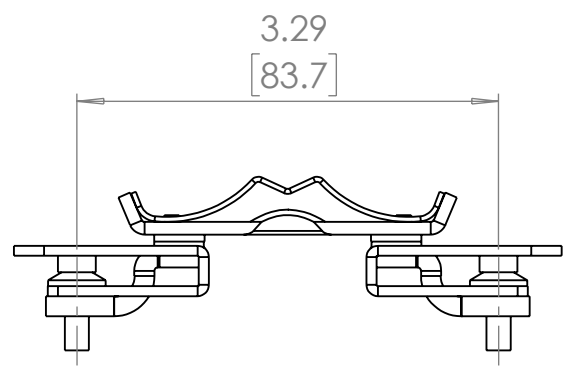

REVISIONS				
ZONE	REV.	DESCRIPTION	DATE	APPROVED

ITEM NO.	PART NUMBER	DESCRIPTION	VENDOR	QTY.
1	BZL185	Contact Kit	BRAH	6
2	BZL185 - 01	Contact Kit	BRAH	3
3	BZL185 - 02	Contact Kit	BRAH	3
4	BZL185 - Screw	M5 X 15mm	BRAH	6
5	BZL185 - Washer	Washer	BRAH	6

* NOTE: BRAH Electric, aftermarket direct replacement contact kits for ABB ,Type BZL , 3 pole kit, suitable for use with ABB A-Line model types A185, AE185, AF185 magnetic contactors & motor starters, NEMA size 0, rated for 600V maximum of 250 Amp.

THIRD ANGLE PROJECTION

PROPRIETARY AND CONFIDENTIAL

THE INFORMATION CONTAINED IN THIS DRAWING IS THE SOLE PROPERTY OF BRAH ELECTRIC. ANY REPRODUCTION IN PART OR AS A WHOLE WITHOUT THE WRITTEN PERMISSION OF BRAH ELECTRIC IS PROHIBITED.

UNLESS OTHERWISE NOTED
ALL DIMENSIONS ARE IN INCHES
METRIC UNITS ARE DISPLAYED
BENEATH IN [MM.]

MATERIAL	N/A
FINISH	N/A
DO NOT SCALE DRAWING	

CONTACT KIT

SIZE A	DWG. NO. BZL185	REV. A
SCALE: 1:2	WEIGHT: 0.231 LBS	SHEET 1 OF 1