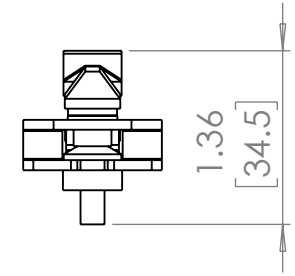

REVISIONS				
ZONE	REV.	DESCRIPTION	DATE	APPROVED

ITEM NO.	PART NUMBER	DESCRIPTION	VENDOR	QTY.
1	BZL185	Contact Kit	BRAH	6
2	BZL185 - 01	Contact Kit	BRAH	3
3	BZL185 - 02	Contact Kit	BRAH	3
4	BZL185 - Screw	M5 X 15mm	BRAH	6
5	BZL185 - Washer	Washer	BRAH	6

* NOTE: BRAH Electric, aftermarket direct replacement contact kits for ABB ,Type BZL , 3 pole kit, suitable for use with ABB A-Line model types A185, AE185, AF185 magnetic contactors & motor starters, NEMA size 0, rated for 600V maximum of 250 Amp.

THIRD ANGLE PROJECTION

PROPRIETARY AND CONFIDENTIAL

THE INFORMATION CONTAINED IN THIS DRAWING IS THE SOLE PROPERTY OF BRAH ELECTRIC. ANY REPRODUCTION IN PART OR AS A WHOLE WITHOUT THE WRITTEN PERMISSION OF BRAH ELECTRIC IS PROHIBITED.

UNLESS OTHERWISE NOTED
ALL DIMENSIONS ARE IN INCHES
METRIC UNITS ARE DISPLAYED
BENEATH IN [MM.]

MATERIAL	N/A
FINISH	N/A
DO NOT SCALE DRAWING	

CONTACT KIT

SIZE A	DWG. NO. BZL185	REV. A
SCALE: 1:2	WEIGHT: 0.231 LBS	SHEET 1 OF 1