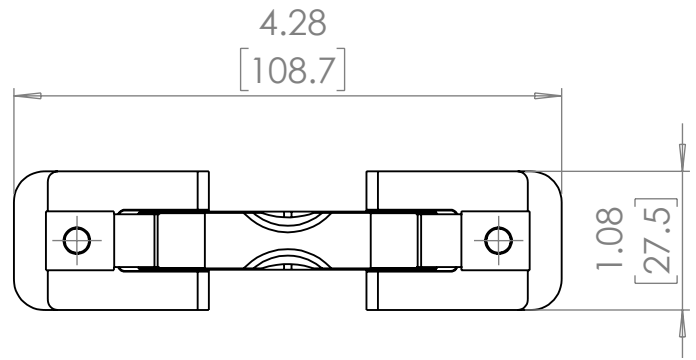

REVISIONS				
ZONE	REV.	DESCRIPTION	DATE	APPROVED

ITEM NO.	PART NUMBER	DESCRIPTION	VENDOR	QTY.
1	BZL185	Contact Kit	BRAH	6
2	BZL185 - 01	Contact Kit	BRAH	3
3	BZL185 - 02	Contact Kit	BRAH	3
4	BZL185 - Screw	M5 X 15mm	BRAH	6
5	BZL185 - Washer	Washer	BRAH	6

* NOTE: BRAH Electric, aftermarket direct replacement contact kits for ABB ,Type BZL , 3 pole kit, suitable for use with ABB A-Line model types A185, AE185, AF185 magnetic contactors & motor starters, NEMA size 0, rated for 600V maximum of 250 Amp.

THIRD ANGLE PROJECTION

PROPRIETARY AND CONFIDENTIAL

THE INFORMATION CONTAINED IN THIS DRAWING IS THE SOLE PROPERTY OF BRAH ELECTRIC. ANY REPRODUCTION IN PART OR AS A WHOLE WITHOUT THE WRITTEN PERMISSION OF BRAH ELECTRIC IS PROHIBITED.

UNLESS OTHERWISE NOTED
ALL DIMENSIONS ARE IN INCHES
METRIC UNITS ARE DISPLAYED
BENEATH IN [MM.]

MATERIAL	N/A
FINISH	N/A
DO NOT SCALE DRAWING	

CONTACT KIT

SIZE A	DWG. NO. BZL185	REV. A
SCALE: 1:2	WEIGHT: 0.231 LBS	SHEET 1 OF 1