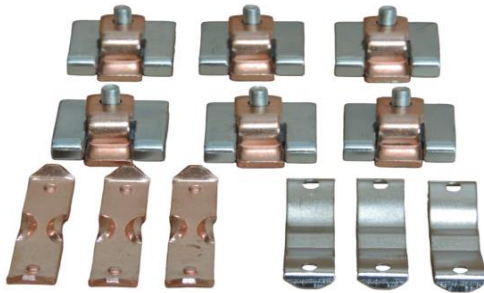

CONTACT US @ 855-355-2724

E-Mail: Sales@brahelectric.com

www.Brahelectric.com

PRODUCT DATA SHEET

Contact Kits Picture is for reference only, Actual Kit may vary slightly

Amperage selection chart:

BZLXXXX

BZL50	80 A
BZL63	90 A
BZL75	105 A
BZL95	125 A
BZL110	125 A
BZL145	230 A
BZL185	250 A
BZL210	300 A
BZL260	350 A
BZL300	400 A
BZL400	550 A
BZL460	650 A
BZL580	580 A
BZL750	750 A
BZL1250	1260 A
BZL1350	1350 A
BZL1650	1650 A
BZL2050	2050 A

PART NUMBER-BZL185:

BRAH Electric, direct replacement, after market, contact kits for ABB 3 pole contact kit, rated for 250amp, 600 volt max, suitable with ABB A-Line model types A185, AE185, AF185, complete assembly kit includes all contacts and related mounting screws and hardware, direct substitute for Furnas OEM ZL185

PRODUCT SPECIFICATIONS

Manufacturer	BRAH Electric
Sub-Category	Contact Kit
Family	A-Line
Type	ZL, BZL
Suitable For	A185, AE185, AF185
Amperage	250
Voltage	600
Poles	3

Warranty: All Products sold by BRAH Electric are guaranteed to be free of defect for a period of two years, under the condition that the product has been installed and operated properly. All items proven defective within the one year period will be replaced by BRAH Electric. In the event that we cannot provide a direct replacement, your monies will be refunded in full. We are not responsible for any consequential losses or damages outside of the defective product as well as any replacements or repairs performed by another party without our written authorization from BRAH Electric.