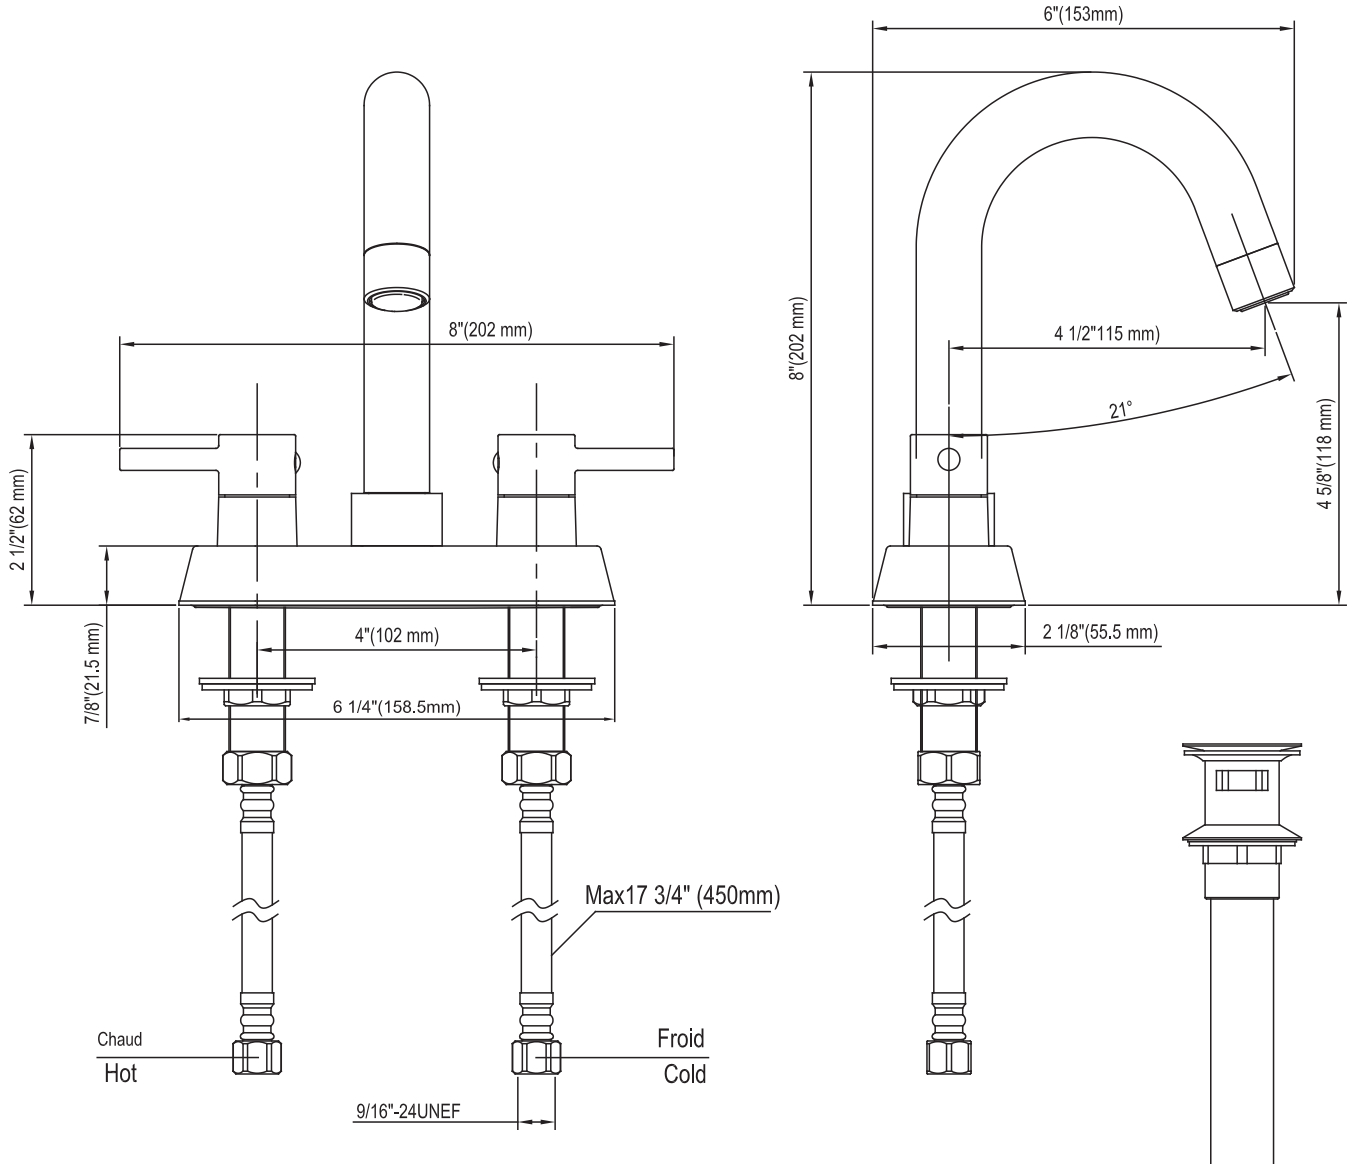

ROBINET DE LAVABO

WASH BASIN FAUCET

DESSINS TECHNIQUES

TECHNICAL DRAWING

* TOUTES CES DIMENSIONS SONT APPROXIMATIVES. AFIN D'ASSURER UNE INSTALLATION PARFAITE, LES DIMENSIONS DE LA STRUCTURE DOIVENT ÊTRE VÉRIFIÉES À PARTIR DE L'UNITÉ AVANT L'INSTALLATION.

• ALL DIMENSIONS ARE APPROXIMATE. TO ENSURE PROPER INSTALLATION, VERIFY THE PRODUCT DIMENSIONS BEFORE INSTALLATION.

TS0721

BERARDO	FINI CHROME FINISH
3051777	TASSILI.CA

TASSILI

SUPRA®