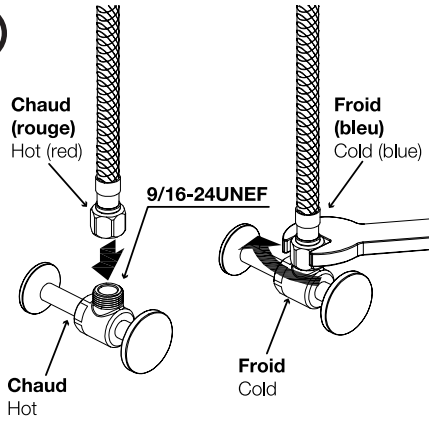

ROBINET DE BAR À DOUCHETTE RÉTRACTABLE

PULL-DOWN HAND SHOWER BAR FAUCET

GUIDE D'INSTALLATION

INSTALLATION GUIDE

ÉTAPE 6

STEP