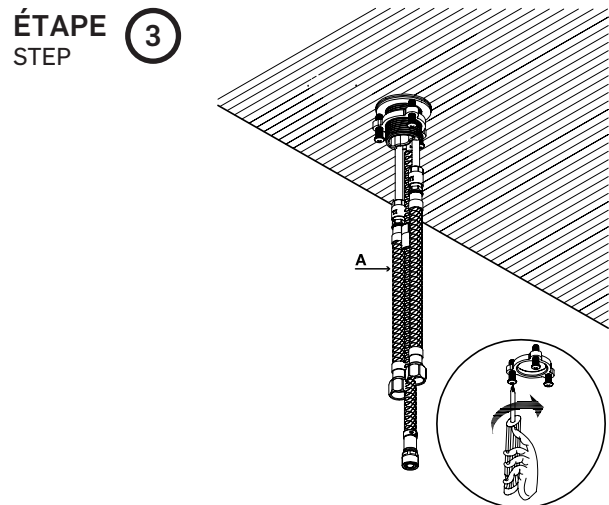

OUTILS NÉCESSAIRES

TOOLS REQUIRED

ÉTAPE 1 **1** Coupez l'alimentation d'eau avant de commencer l'installation.
STEP **1** Shut off the main water supply before starting the installation.