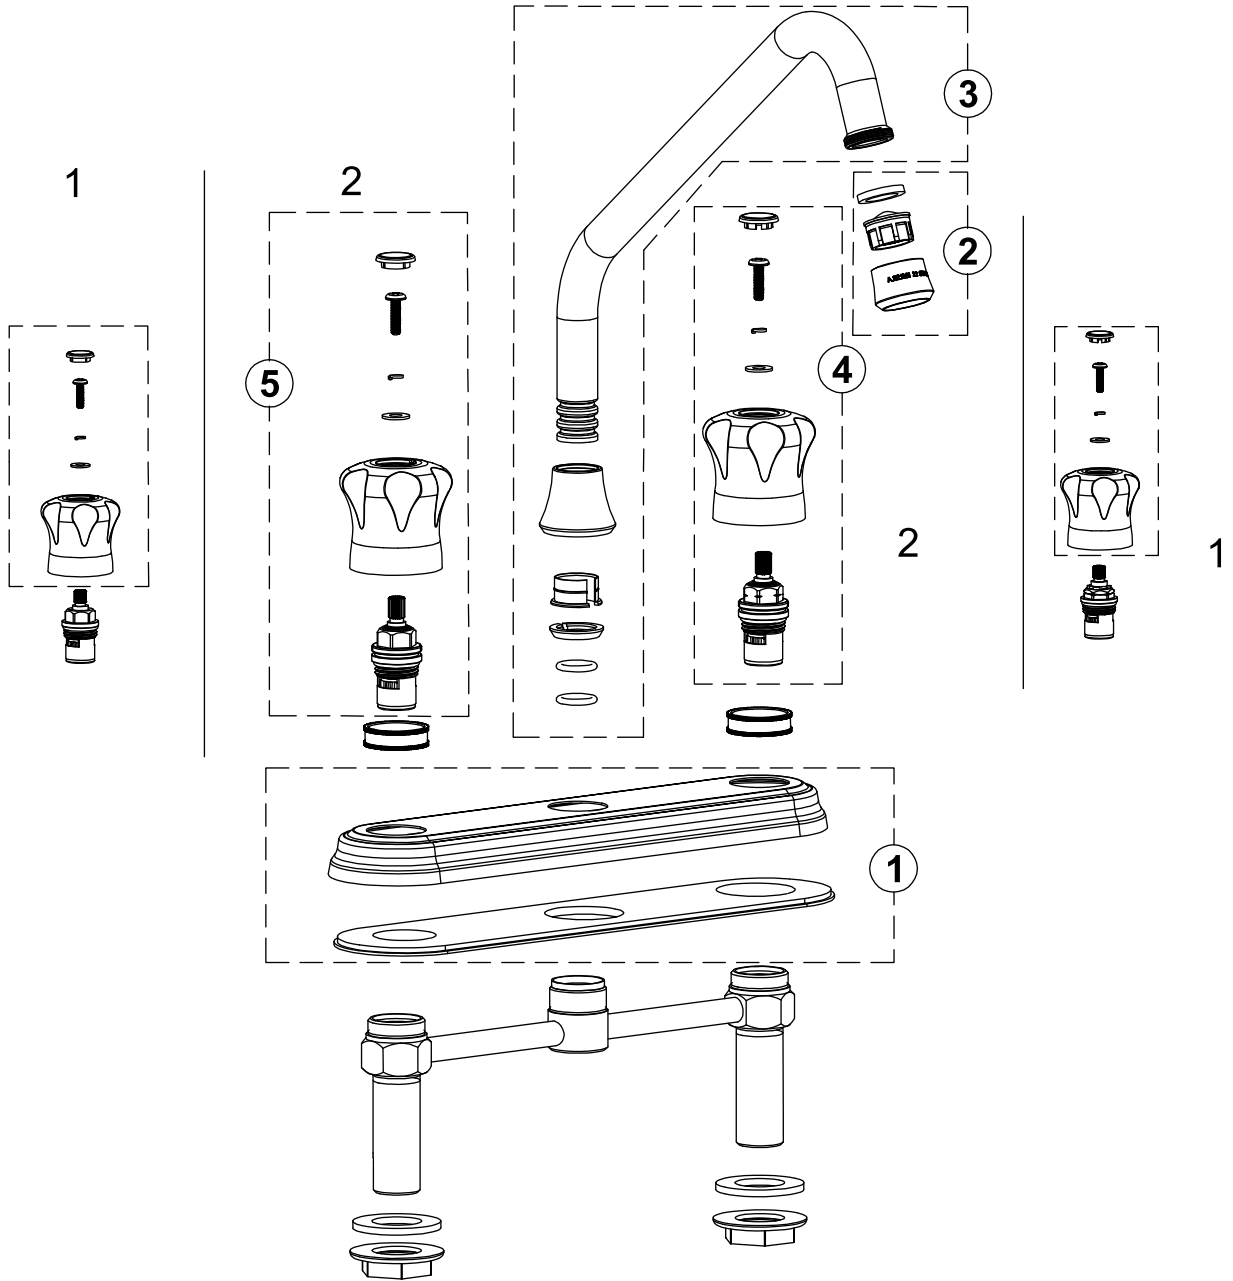

PIÈCES DE REMPLACEMENT
REPLACEMENT PARTS

Version		2(from" JUL.2015 to this day)		1(from" APR.2009 to JUL.2015)	
S/N	DESCRIPTION	#PIÈCE / PART	3G #	#PIÈCE / PART	3G #
1	Plaque / Plate	N/D	AT1S0002C	N/D	AT1S0002C
2	Aérateur / Aerator	3180071	AG1B0014C	3180071	AG1B0014C
3	Bec / Spout	N/D	AL1B0007C-1	N/D	AL1B0007C-1
4	Poignée / Handle	3051542	99-0325-CC	N/D	AD1P0010C-C
				3180048	AC1B0004X
5	Poignée / Handle	3051541	99-0307-CC	N/D	AD1P0010C-H
				3180111	AC2B0005X

CMG07-2016

Fabriqué et emballé en Chine / Made and Packaged in China
Importé par / Imported by NOVELCA
Québec, Canada G2E 5W2

OVILA	CHROME
3050020	
TASSILI.CA	

TASSILI