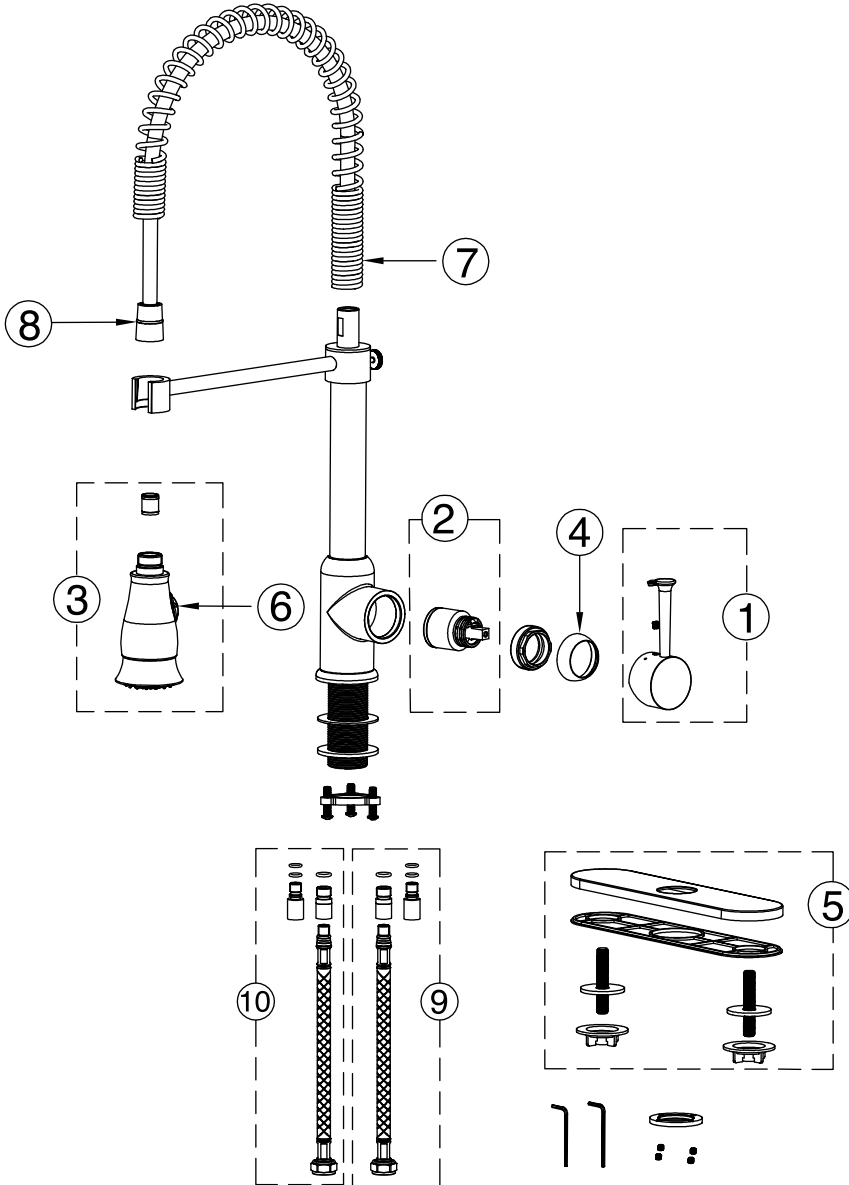

PIÈCES DE REMPLACEMENT
REPLACEMENT PARTS

Version		2(from" MAY.2015 to this day)		1(from" OCT.2013 to MAY.2015)	
S/N	DESCRIPTION	#PIÈCE / PART	3G #	#PIÈCE / PART	3G #
1	Poignée / Handle	3051072	AD1Z0003C	3051072	AD1Z0003C
2	Cartouche / Ø35 Cartridge	3180175	AC4P0003X	3180175	AC4P0003X
3	Bec rétractable / Pull Down Spout	3051091	AF5P0003C	3051091	AF5P0003C
4	Cap	116538	AE1P0002C	116538	AE1P0002C
5	Plaque / Plate	3051387	AT1Z0002C	3051387	AT1Z0002C
6	Bouton / Button	3051176	AZ0R0008X	3051176	AZ0R0008X
7	Ressort / Spring	3051244	AZ1S0001C	3051244	AZ1S0001C
8	Tuyau / Hose	3051245	AN3S0001C	3051245	AN3S0001C
9	Tuyau / Hose	3051492	AN1S0031X	3051478	AN1S0001X
10	Tuyau / Hose	3051491	AN1S0032X	3180177	AN1S0002X

CMG05-2016

Fabriqué et emballé en Chine / Made and Packaged in China
Importé par / Imported by NOVELCA
Québec, Canada G2E 5W2

PIETRO	CHROME
3051028	
TASSILI.CA	

TASSILI SUPRA