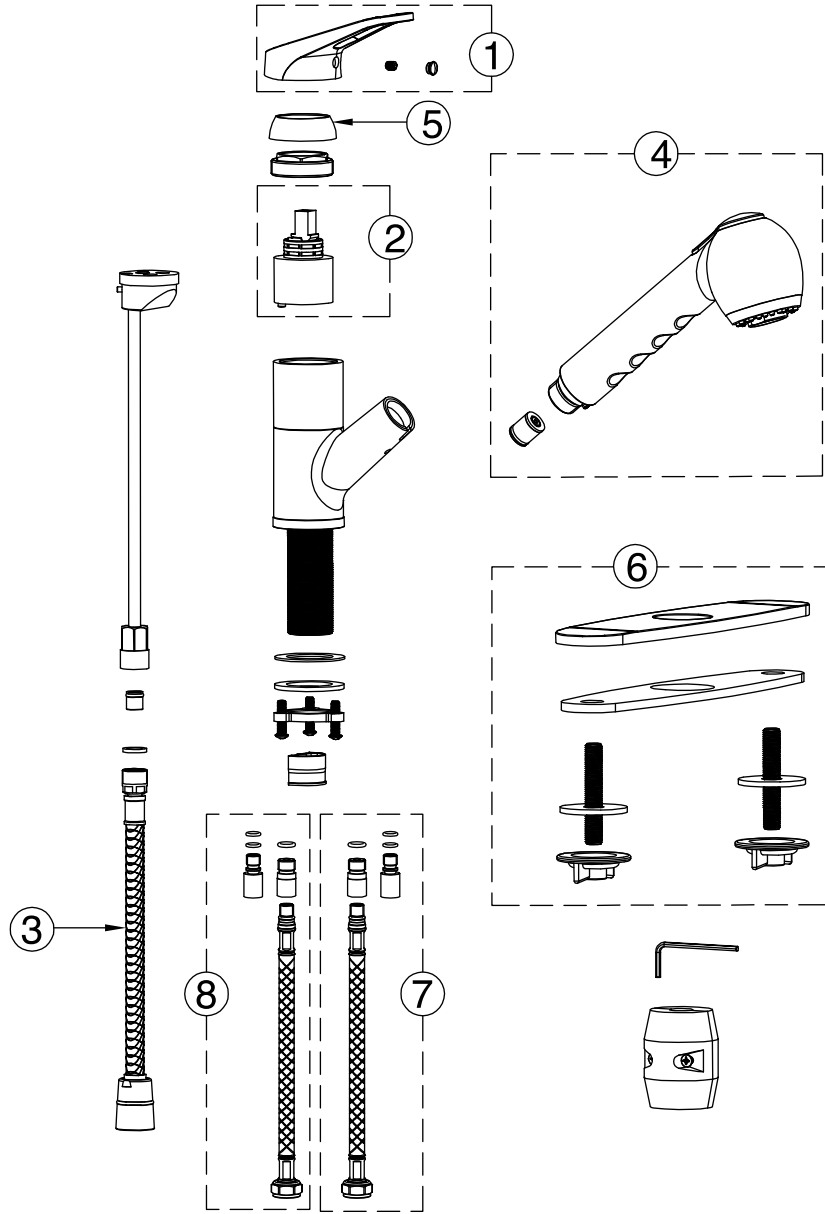

**PIÈCES DE REMPLACEMENT**  
**REPLACEMENT PARTS**

Version		2(from" MAY.2015 to this day)		1(from" MAR.2015 to MAY.2015)	
S/N	DESCRIPTION	#PIÈCE / PART	3G #	#PIÈCE / PART	3G #
1	Poignée / Handle	N/D	AD1Z0049S	N/D	AD1Z0049S
2	Cartouche / Ø35 Cartridge	3180175	AC4P0003X	3180175	AC4P0003X
3	Tuyau douchette / Shower Hose	3051117	AN3S0003S	3051117	AN3S0003S
4	Douchette / Hand Shower	3051325	AF2P0007S	3051325	AF2P0007S
5	Cap	116538	AE1P0002C	116538	AE1P0002S
6	Plaque / Plate	N/D	AT1Z0010S	N/D	AT1Z0010S
7	Tuyau / Hose	3051492	AN1S0031X	3051478	AN1S0001X
8	Tuyau / Hose	3051491	AN1S0032X	3180177	AN1S0002X

CMG07-2016

Fabriqué et emballé en Chine / Made and Packaged in China  
Importé par / Imported by NOVELCA  
Québec, Canada G2E 5W2

<b>REAL</b>	<b>BRONZE HUILÉ / OIL RUBBED BRONZE</b>
<b>3051320</b>	
TASSILI.CA	