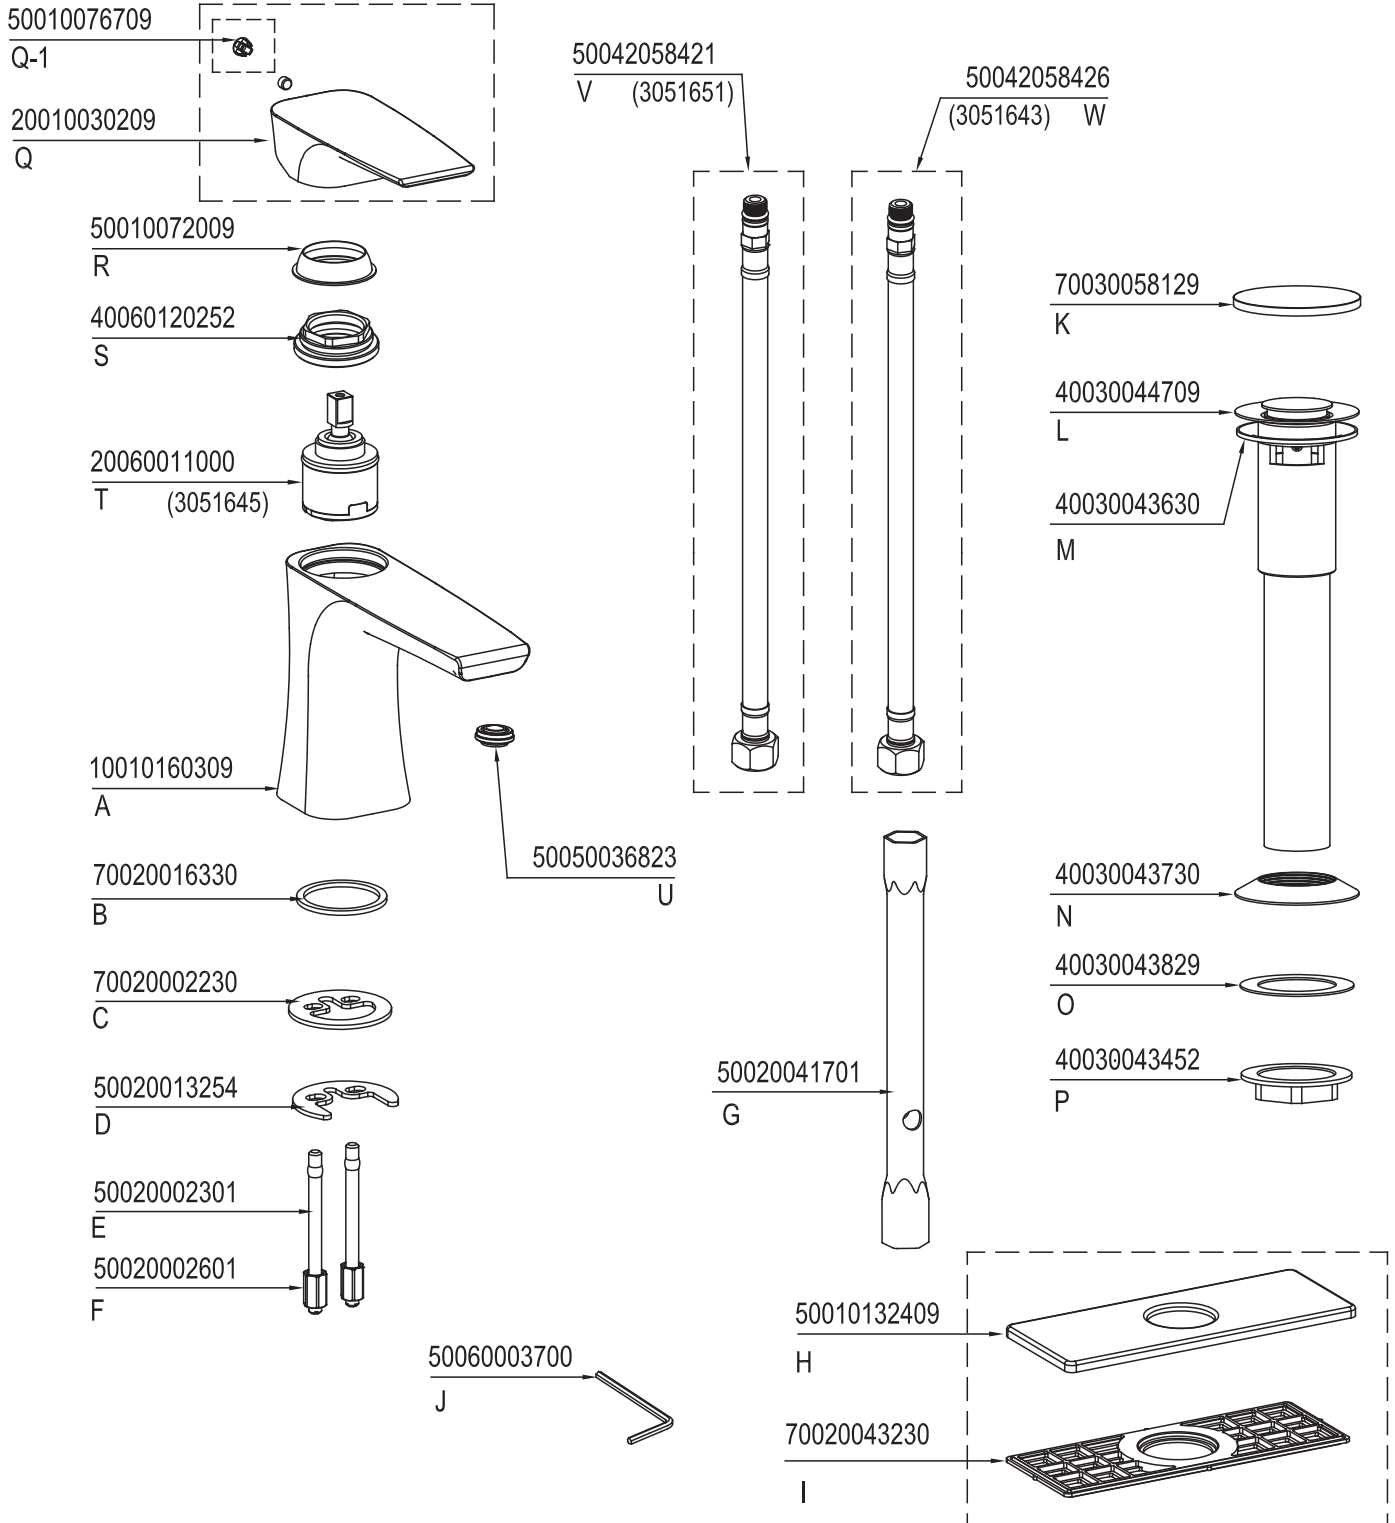

PIÈCES DE REMPLACEMENT
REPLACEMENT PARTS

T0421

LECCO	FINI NICKEL BROSSÉ
3051678	BRUSHED NICKEL FINISH
TASSILI.CA	

TASSILI®