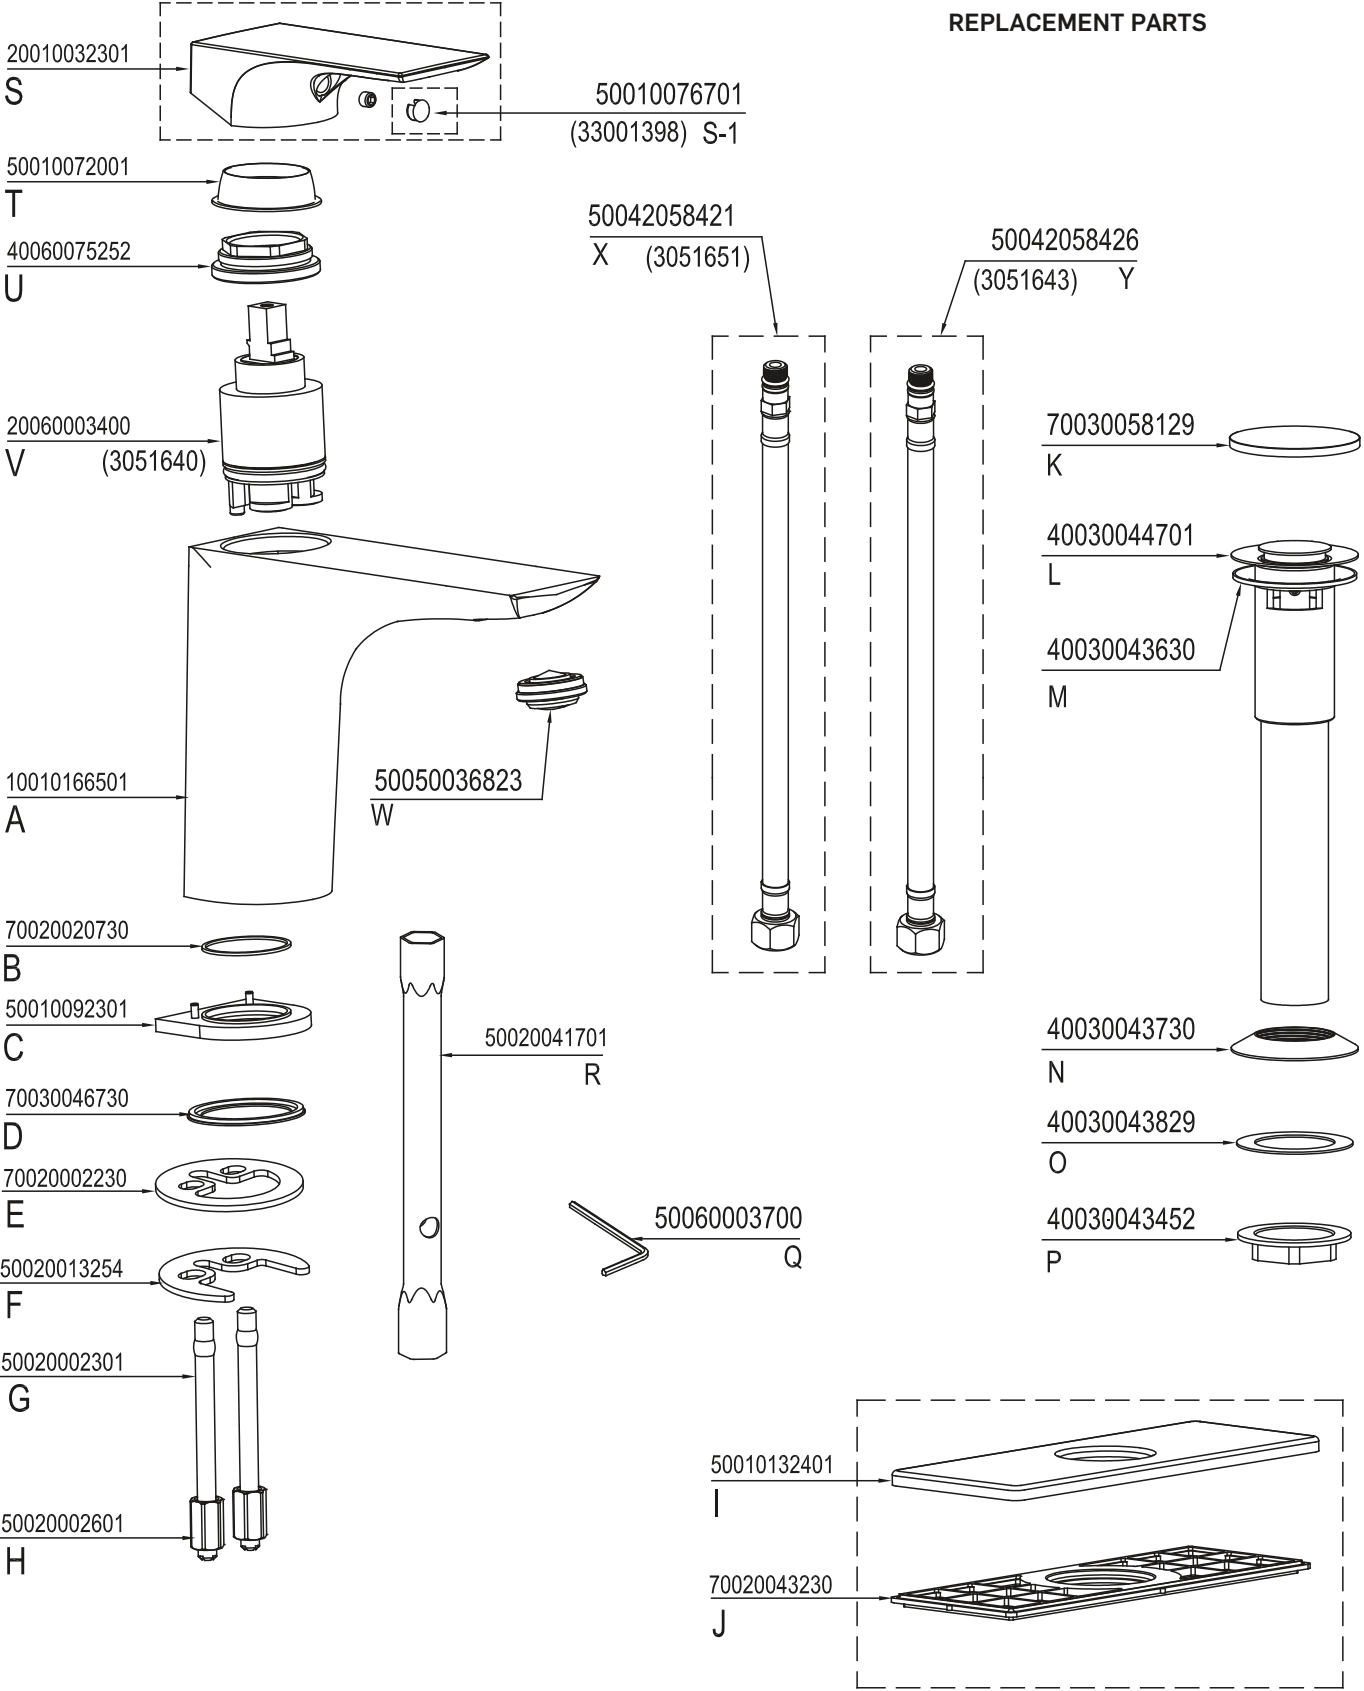

**PIÈCES DE REMPLACEMENT**  
**REPLACEMENT PARTS**

**DAVOS**  
3051755  
T2205  
**TASSILI.CA**

FINI CHROME  
CHROME FINISH

WaterSense  
Meets EPA Criteria  
Certified by IAPMO R&T

UPC

GARANTEE À VIE LIMITEE  
LIMITED LIFETIME WARRANTY

**TASSILI®**