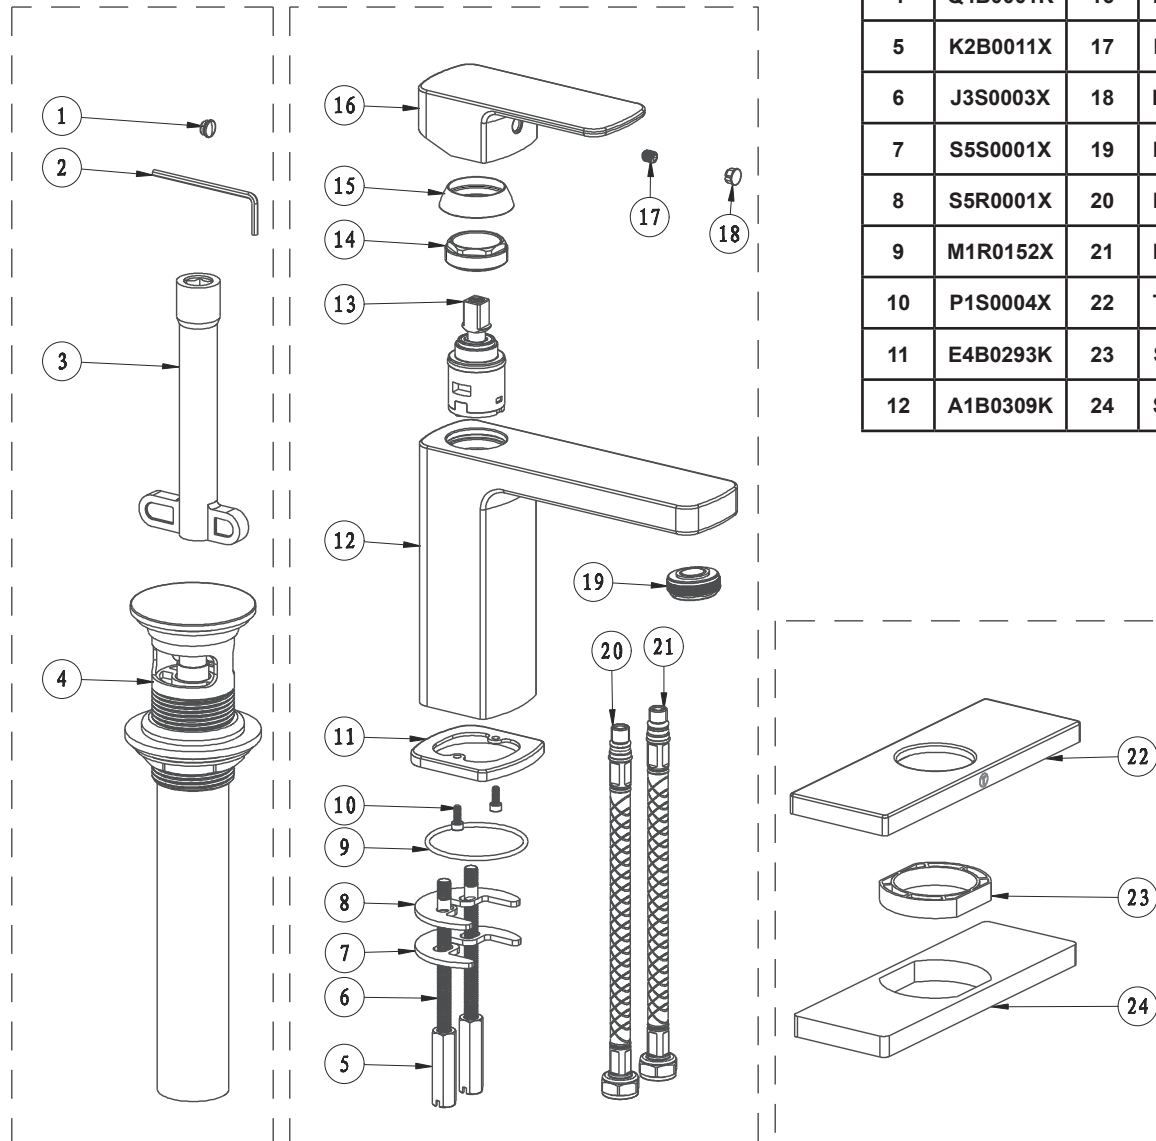

# ROBINET DE LAVABO

## WASH BASIN FAUCET

# FEUILLE DE PIÈCES

## PARTS SHEET

1	DP0001X	13	C4P0014X
2	Z3S0003X	14	K1B0039X
3	Z3P0002X	15	E1B0052K
4	Q4B0001K	16	D1Z0333K
5	K2B0011X	17	P2S0027X
6	J3S0003X	18	D4P0002K
7	S5S0001X	19	R2P0084X
8	S5R0001X	20	N1S0032X
9	M1R0152X	21	N1S0031X
10	P1S0004X	22	T1B0004K
11	E4B0293K	23	S2P0046X
12	A1B0309K	24	S4H0004X