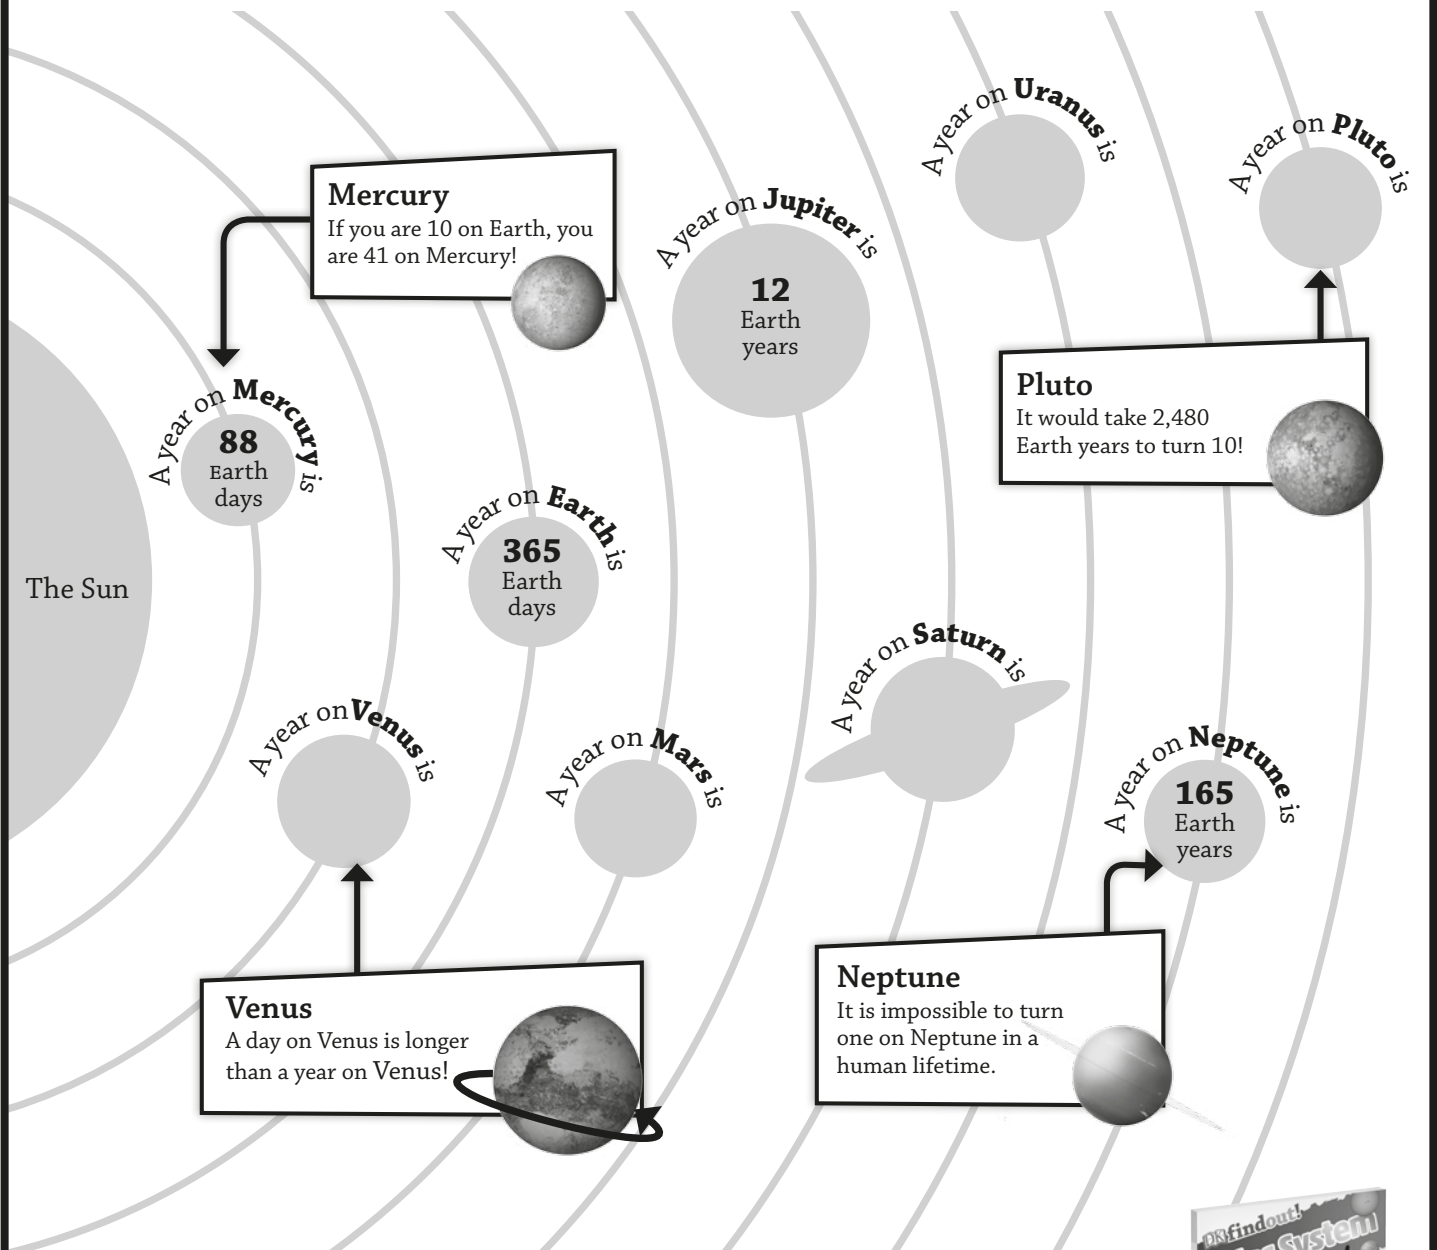

# Space ages

Did you know that you are a different age on each planet? This is because a year is the time it takes an object in the Solar System to orbit the sun. The further away from the Sun a planet is, the longer it takes to orbit.

**Can you match up the number of Earth days or years to the correct planet?**

225 Earth days    687 Earth days    29 Earth years  
 84 Earth years    248 Earth years

Download the answer sheet at [www.dkfindout.com/answers](http://www.dkfindout.com/answers)