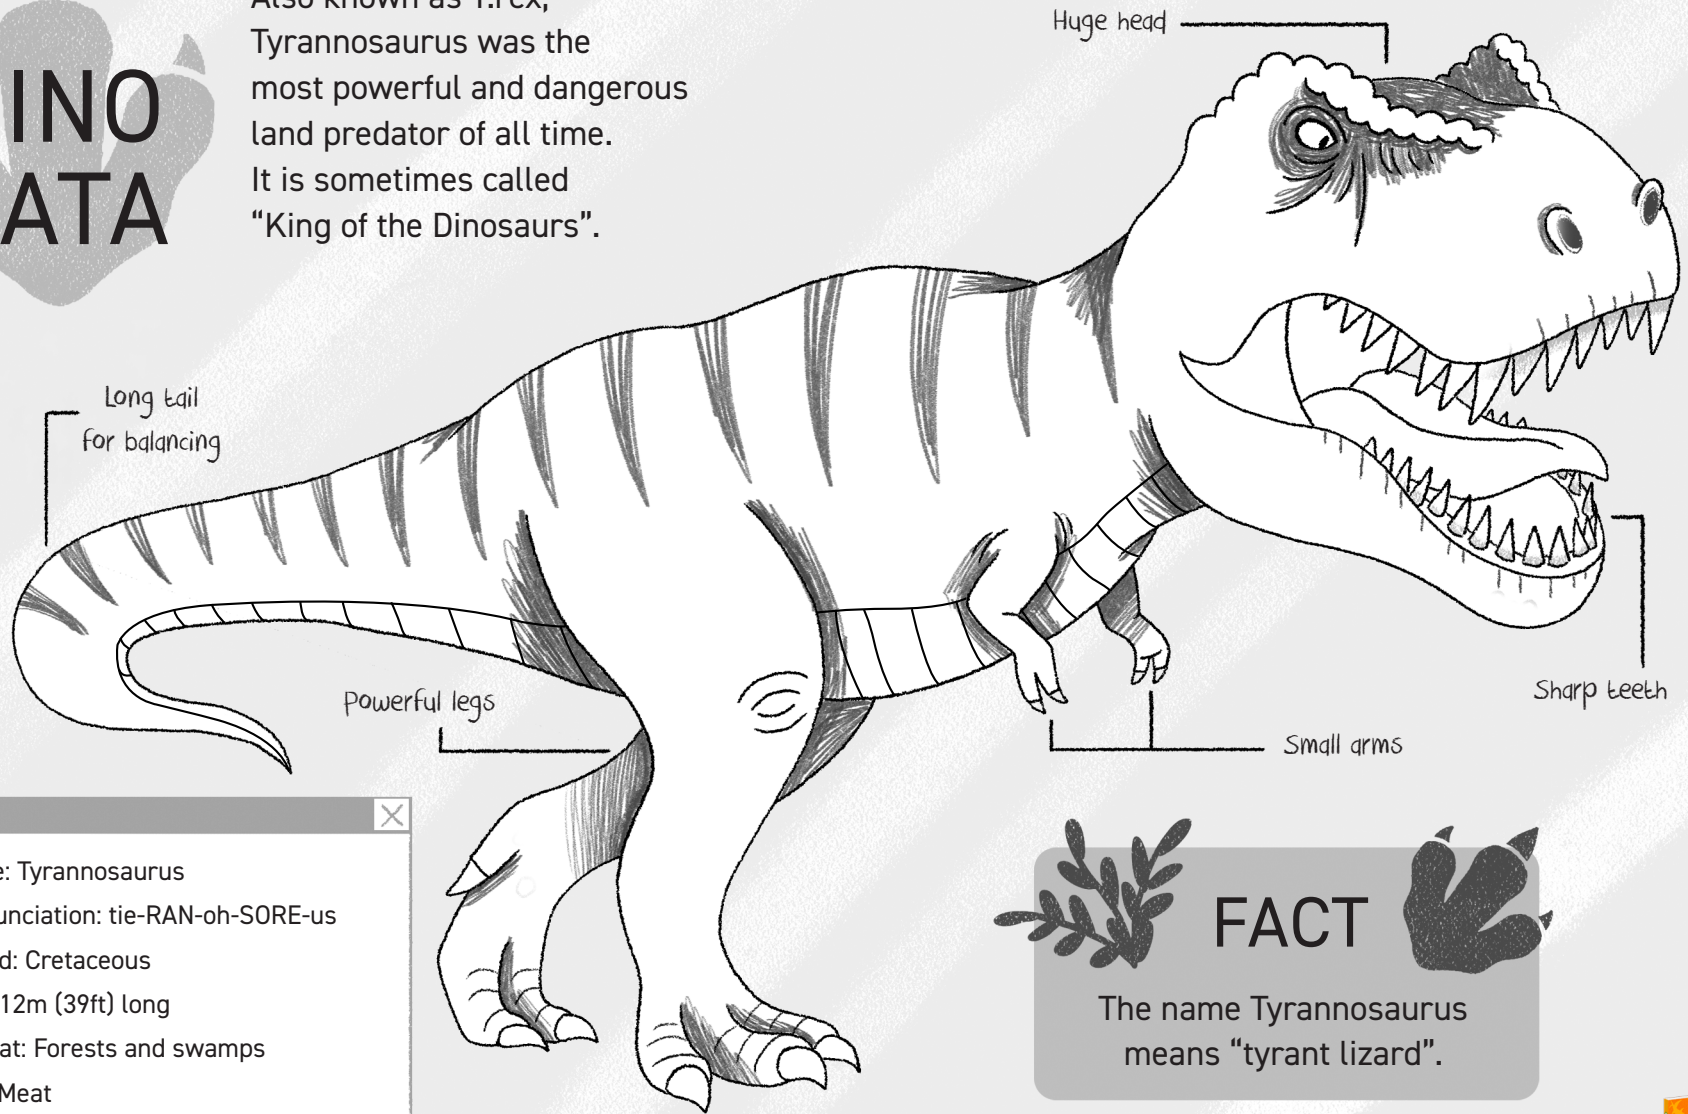

# DINO DATA

Also known as T.rex, Tyrannosaurus was the most powerful and dangerous land predator of all time. It is sometimes called "King of the Dinosaurs".

Name: Tyrannosaurus  
Pronunciation: tie-RAN-oh-SORE-us  
Period: Cretaceous  
Size: 12m (39ft) long  
Habitat: Forests and swamps  
Diet: Meat

# DINO DATA

Wannanosaurus was a small dinosaur from the late Cretaceous period. It is known for having a very hard skull.

## FACT

Wannanosaurus fossils were discovered in China.

Name: Wannanosaurus

Pronunciation: wah-NON-oh-SORE-us

Period: Cretaceous

Size: 60cm (2ft) long

Habitat: Woodlands

Diet: Plants, fruit, seeds

## FACT

Scientists aren't sure whether Wannanosaurus used its skull to defend itself from predators or to fight off rivals.