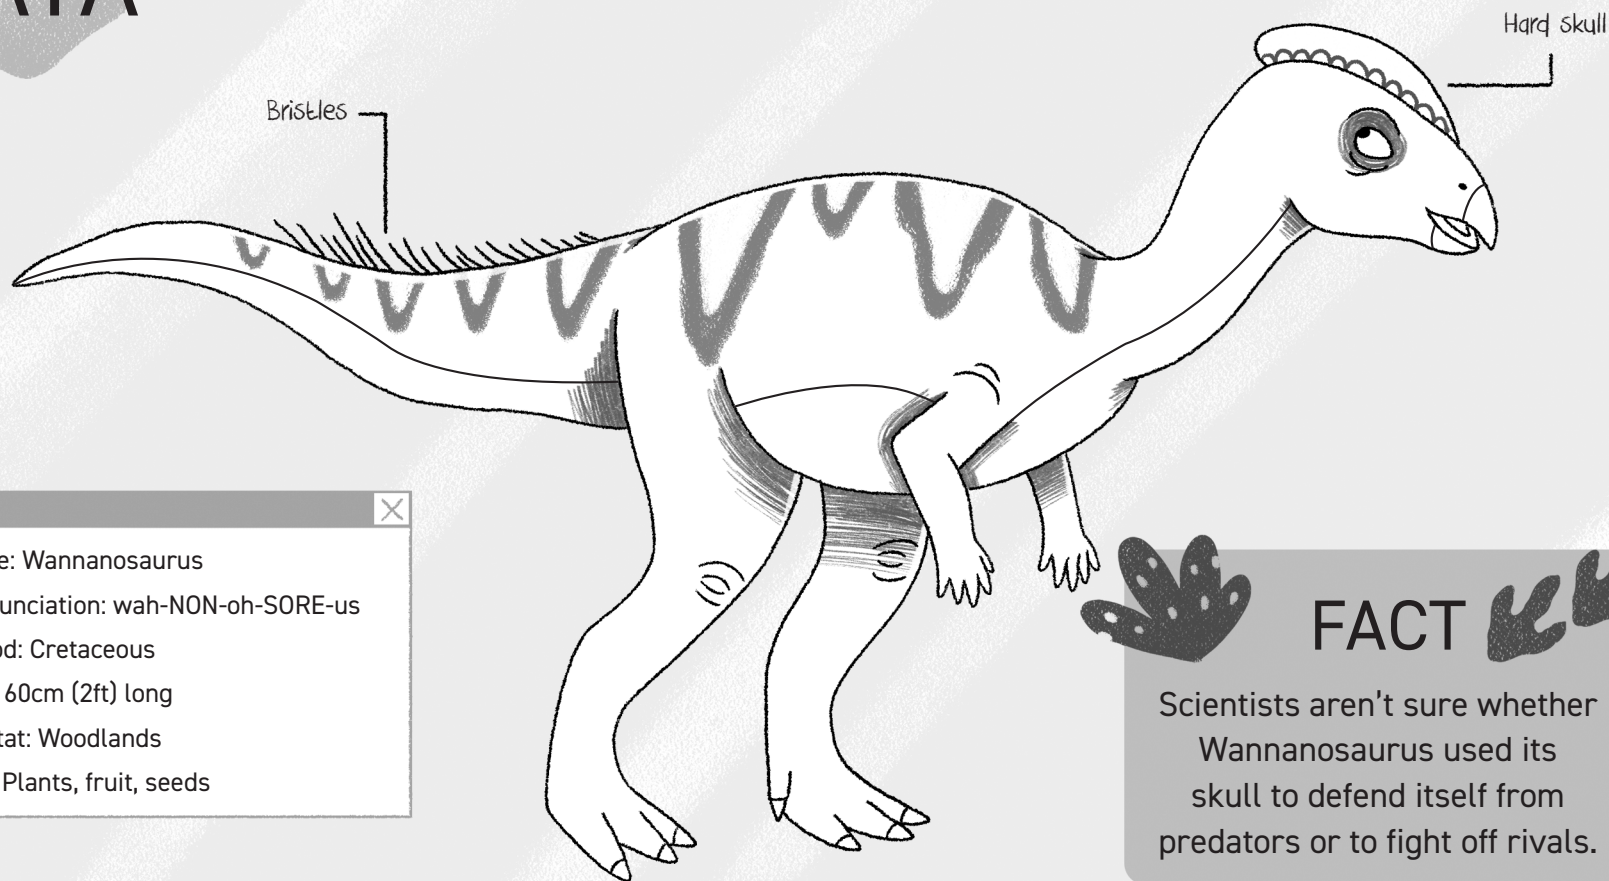

## FACT

The name Tyrannosaurus means "tyrant lizard".

# DINO DATA

Wannanosaurus was a small dinosaur from the late Cretaceous period. It is known for having a very hard skull.

## FACT

Wannanosaurus fossils were discovered in China.

Name: Wannanosaurus

Pronunciation: wah-NON-oh-SORE-us

Period: Cretaceous

Size: 60cm (2ft) long

Habitat: Woodlands

Diet: Plants, fruit, seeds

## FACT

Scientists aren't sure whether Wannanosaurus used its skull to defend itself from predators or to fight off rivals.