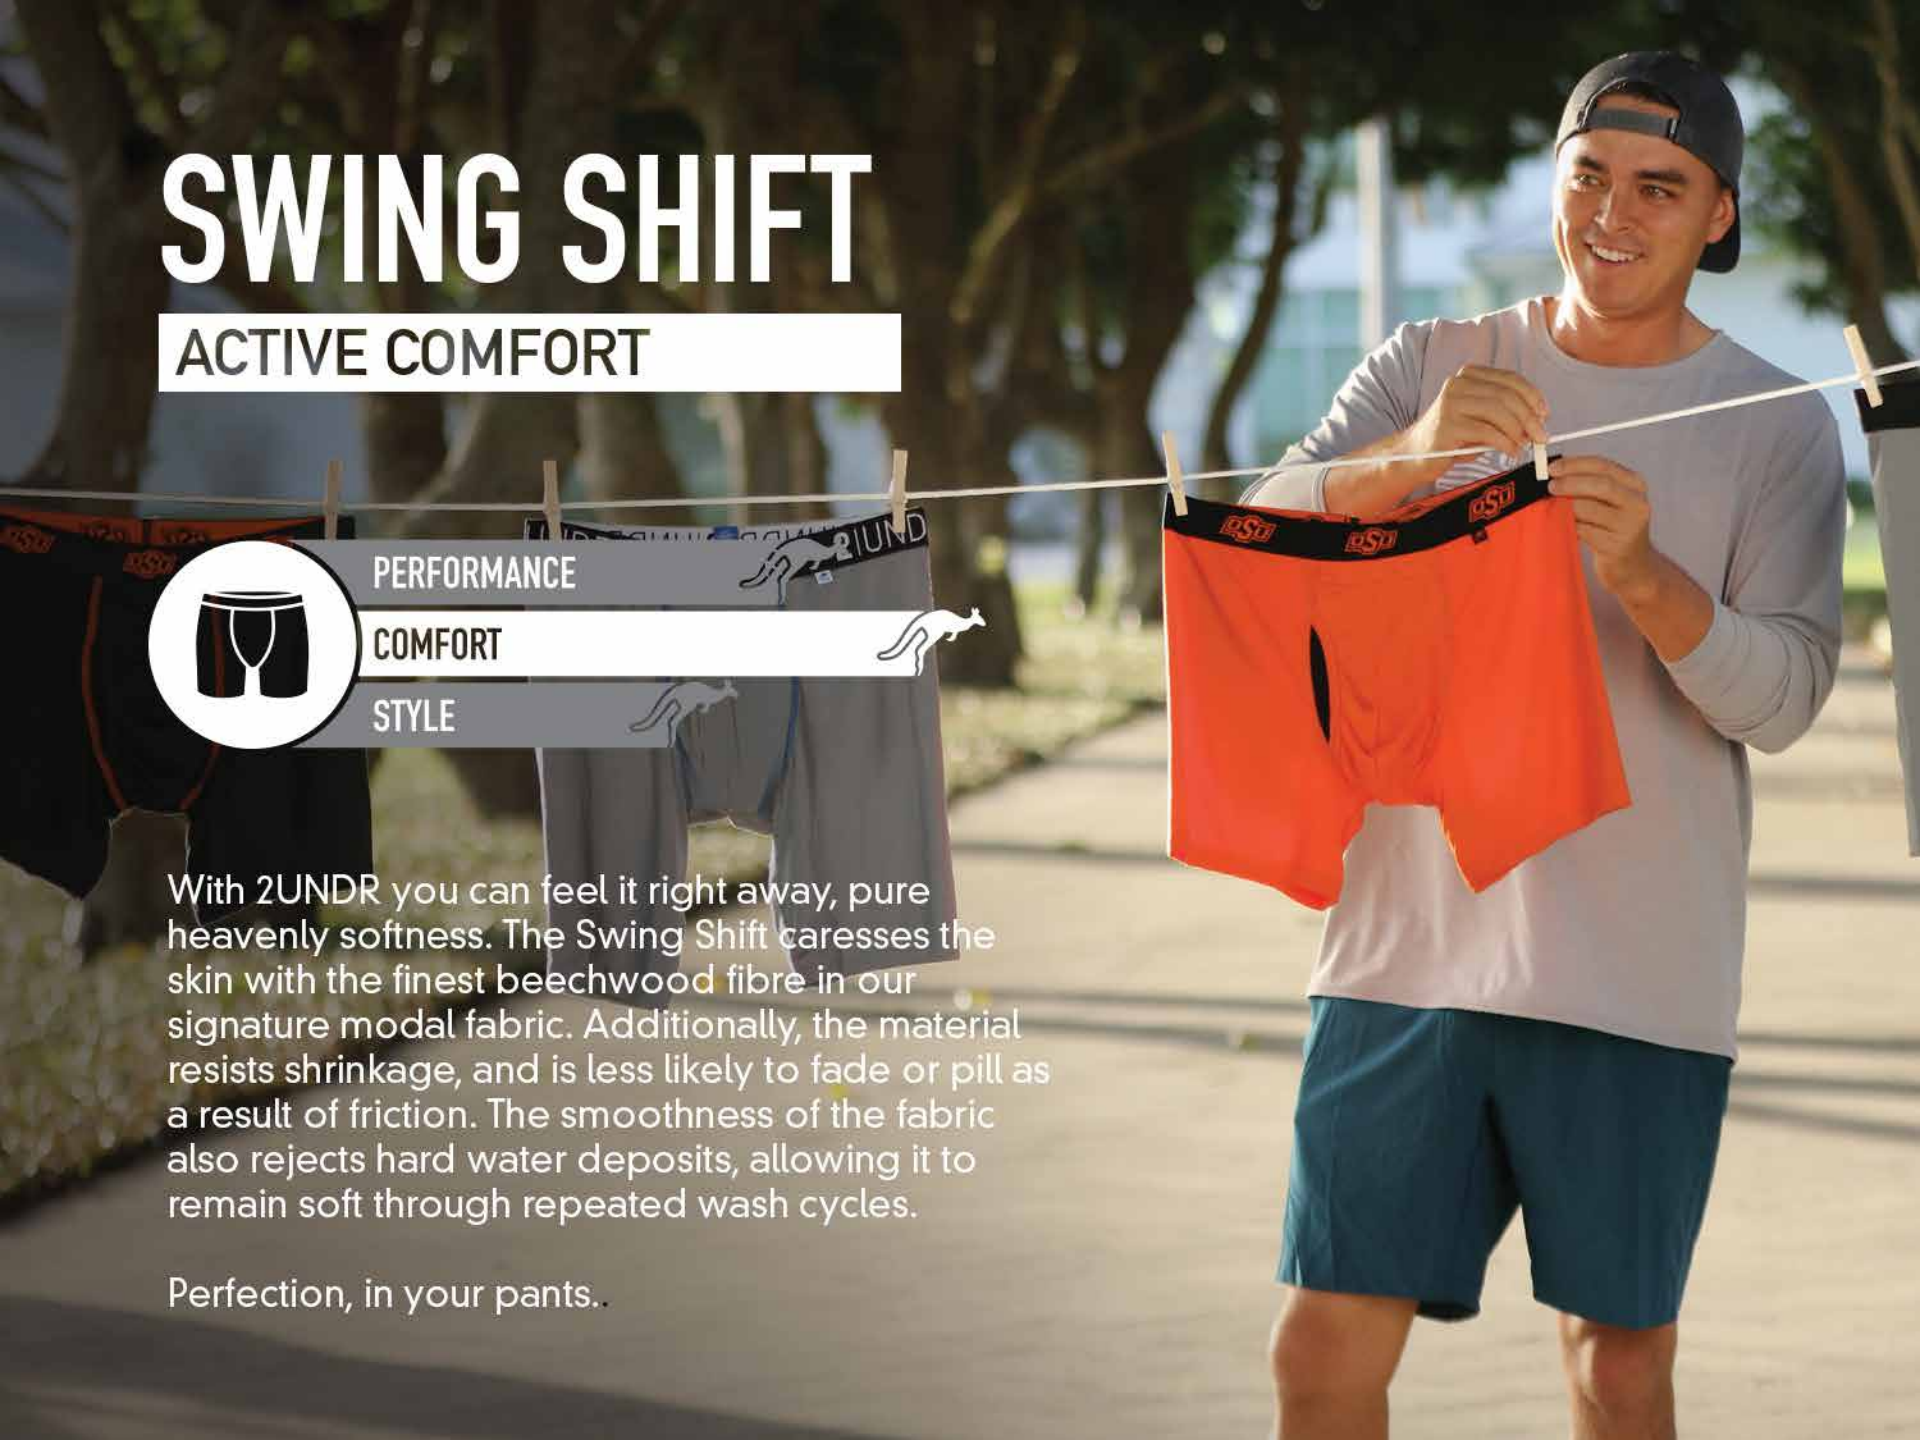

PERFORMANCE

COMFORT

STYLE

With 2UNDR you can feel it right away, pure heavenly softness. The Swing Shift caresses the skin with the finest beechwood fibre in our signature modal fabric. Additionally, the material resists shrinkage, and is less likely to fade or pill as a result of friction. The smoothness of the fabric also rejects hard water deposits, allowing it to remain soft through repeated wash cycles.

Perfection, in your pants..