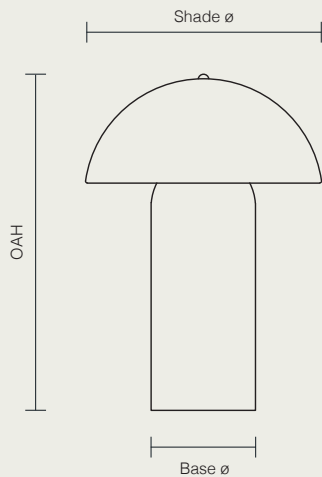

Tera Lamp Dark Chrome shown in Size L

### Materials

Each Tera Lamp is made of a wheel thrown ceramic base, ceramic shade and solid brass hardware.

### Dimensions

Size	Base ø	Shade ø	Overall Height (OAH)	Weight
Mini	5in / 12.5cm	9in / 23cm	11in / 28cm	4lbs / 1.8kgs
M	5in / 12.5cm	11in / 28cm	14in / 35.5cm	6lbs / 2.8kgs
L	5.5in / 14cm	13in / 33cm	17.5in / 44.5cm	9lbs / 4kgs
XL	6in / 15cm	15in / 38cm	23in / 58.5cm	12lbs / 5.5kgs

Note - Every piece is hand made and therefore dimensions are approximate. Actual sizes may differ by +/- .5"