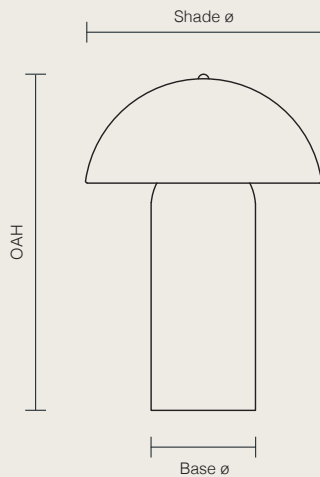

Tera Lamp Stripe shown in Black Velvet
Size L

Description

The Tera Lamp is Ceramicah's signature table lamp, known for its classic silhouette, thoughtful proportions and earthy finishes. Inspired by the vibrancy of the Earth, the Raku collection features vivid colors and textures making each piece seem as if it has been pulled from a volcano, still burning with life.

Materials

Each Tera Lamp is made of a wheel thrown ceramic base, ceramic shade and solid brass hardware.

Colors

White
Crackle

Lamping

Bulbs - (x3) [G8 Bi-pin, 2700K, 2.5W](#) (750 Lumens total), Included with each lamp
Voltage - 120V (220V available upon request)
Rotary dimming knob

Lead Time

8 - 10 weeks

Dimensions

Size	Base ø	Shade ø	Overall Height (OAH)	Weight
Mini	5in / 12.5cm	9in / 23cm	11in / 28cm	4lbs / 1.8kgs
M	5in / 12.5cm	11in / 28cm	14in / 35.5cm	6lbs / 2.8kgs
L	5.5in / 14cm	13in / 33cm	17.5in / 44.5cm	9lbs / 4kgs

Note - Every piece is hand made and therefore dimensions are approximate. Actual sizes may differ by +/- .5"