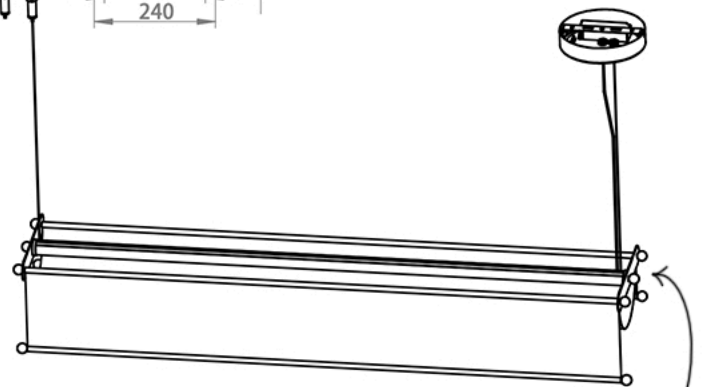

CAIA LEIFSDOTTER

VENTO PENDANT 0017 1.2m Chrome

Product description:

VENTO PENDANT
Size: 1200x210x2000mm

Dimmable via the control on the side of the lamp only.
Memory function stores the last brightness setting
when the lamp is switched on from the wall socket.

Material: Iron steel + Linen
Colour : Chrome
Light source: LED 16W 3000K
Quantity: 1

Henrik Steffens Vej 1 DK - 1866 Frederiksberg C

www.caialeifsdotter.com