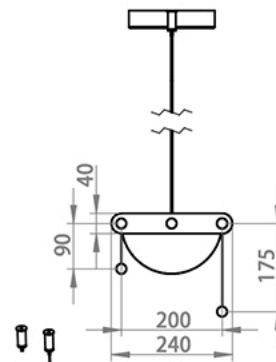

CAIA LEIFSDOTTER

VENTO PENDANT 0017 1.2m Chrome

Product description:

VENTO PENDANT
Size: 1200x210x2000mm

Dimmable via the control on the side of the lamp only.
Memory function stores the last brightness setting
when the lamp is switched on from the wall socket.

Material: Iron steel + Linen
Colour : Chrome
Light source: LED 16W 3000K
Quantity: 1

Henrik Steffens Vej 1 DK - 1866 Frederiksberg C

www.caialeifsdotter.com