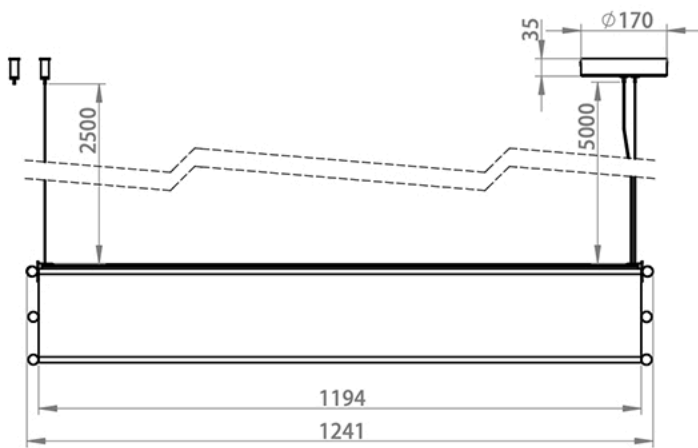

CAIA LEIFSDOTTER

VENTO PENDANT 0017 1.2m Chrome

Product description:

VENTO PENDANT
Size: 1200x210x2000mm

Dimmable via the control on the side of the lamp only.
Memory function stores the last brightness setting
when the lamp is switched on from the wall socket.

Material: Iron steel + Linen
Colour : Chrome
Light source: LED 16W 3000K
Quantity: 1

Henrik Steffens Vej 1 DK - 1866 Frederiksberg C

www.caialeifsdotter.com