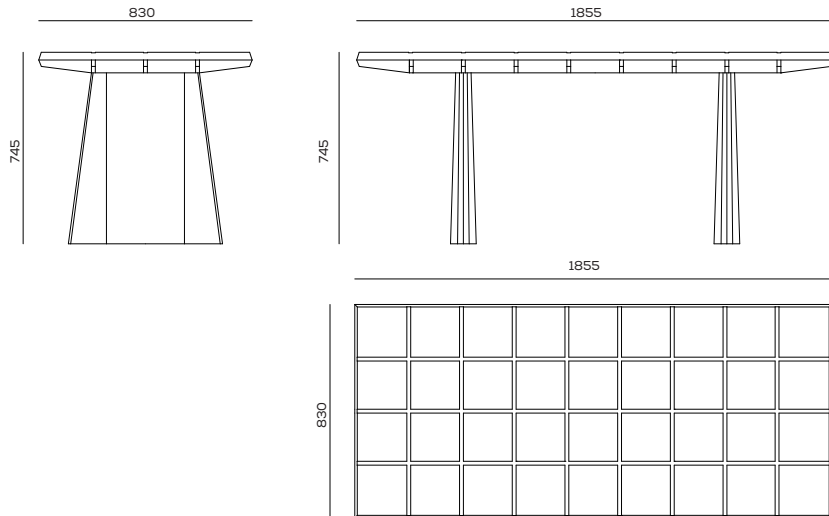

# Fuso

Dimensions : L 1855 x l 830 x H 745 mm

Specifications: Made in Italy

Finishes : Honed

Materials : Marble or Travertine

Marble Fier Di Bosco

Travertine Noce

Non-contractual lead times of 16 weeks  
Actual products may differ from pictures