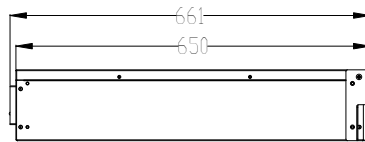

Spectra RT Battery Pack, 240VDC

Mechanical Drawing

240VDC Battery Pack Specification

Model	ESPRBP-240VDC
Battery System	
Battery type	VRLA (Lead acid maintenance free battery)
Typical battery recharging time	6~8 hours (to 90% of full capacity)
Typical battery life	3~5 years, depend on discharging cycle and ambient temperature
System voltage	240 VDC
Battery quantity	20 PCS
Capacity	9Ah
Physical	
Dimension W x D x H (mm)	440 x 661 x 130 (3U Rack Height)
Net weight (kg)	60kg
Environmental	
Safety	CE
Operating environment	0°C ~ 40°C
Relative humidity	0~95% (Non condensing)
Noise level	<40dB at 1 Meter