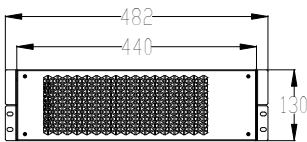

Spectra RT Battery Pack, 240VDC

Mechanical Drawing

240VDC Battery Pack Specification

Model	ESPRBP-240VDC
Battery System	
Battery type	VRLA (Lead acid maintenance free battery)
Typical battery recharging time	6~8 hours (to 90% of full capacity)
Typical battery life	3~5 years, depend on discharging cycle and ambient temperature
System voltage	240 VDC
Battery quantity	20 PCS
Capacity	9Ah
Physical	
Dimension W x D x H (mm)	440 x 661 x 130 (3U Rack Height)
Net weight (kg)	60kg
Environmental	
Safety	CE
Operating environment	0°C ~ 40°C
Relative humidity	0~95% (Non condensing)
Noise level	<40dB at 1 Meter