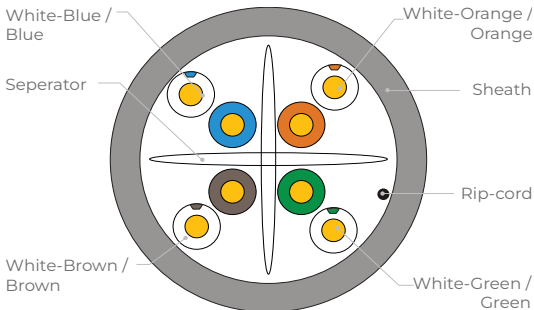

# ExTell CAT6 U/UTP 4Pairs Cable Category 6 PVC Sheath

Reference Standard- ISO/IEC11801, TIA-568-C.2

## Electrical Characteristics (20°C)

Impedance ( $\Omega$ )	1.0-250.0MHz	100±15
1.0-250.0MHz Delay Skew (ns/100m)		≤45
DC Resistance ( $\Omega$ /100km) max		9.5
DC Conductor Resistance Unbalance (%) max		5.0

## Technical Specifications

Conductor	Material	SOLID Bare Copper		
	Nom.O.D.(mm)	23AWG	Up	+0.005
			Down	-0.005
Insulation	Material	HDPE		
	Diameter	0.98±0.05mm		
Filling	Plastic Separator : FRPE			
Sheath	Thickness	0.55±0.05 mm		
	External O.D	6.1±0.4 mm		
	Surface	Clean Surface finish		
	Material	CM PVC		
	Color	Blue/Gray/White		
Surface Printing	Letter height	3.0±0.3mm		
	Color	Black		
	Print error & Space	±0.5%, 1m		
Core Color	1 White- Blue /Blue	2 White-Orange /Orange		
	3 White-Green /Green	4 White- Brown /Brown		
Packing	Wooden Tray & Carton			
Carton dimension	According to the requires			
Packing length	305±1.5m			
Rip Cord	Yes	Drain wire	No	
Sheath Physical Properties	Before Aging Tensile Strength (Mpa)	≥13.5		
	Elongation(%)	≥150		
	Aging Period (°C×hrs)	100 °C ×24h×7d		
	After Aging Tensile Strength(Mpa)	≥12.5		
	Elongation(%)	≥125		
	Cold bend(-20±2°C ×4h) 8×Cable O.D. , No visible cracks			