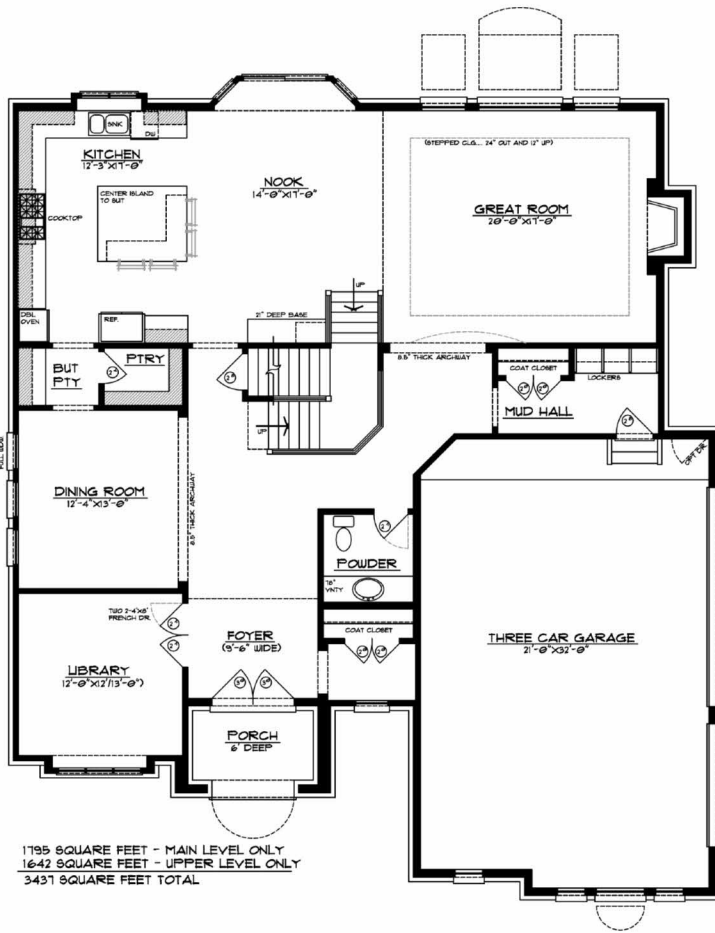

MONTEBELLO

ARIA
COLONIAL 3437

1795 SQUARE FEET - MAIN LEVEL ONLY
 1642 SQUARE FEET - UPPER LEVEL ONLY
 3437 SQUARE FEET TOTAL

1795 SQUARE FEET - MAIN LEVEL ONLY
 1642 SQUARE FEET - UPPER LEVEL ONLY
 3437 SQUARE FEET TOTAL