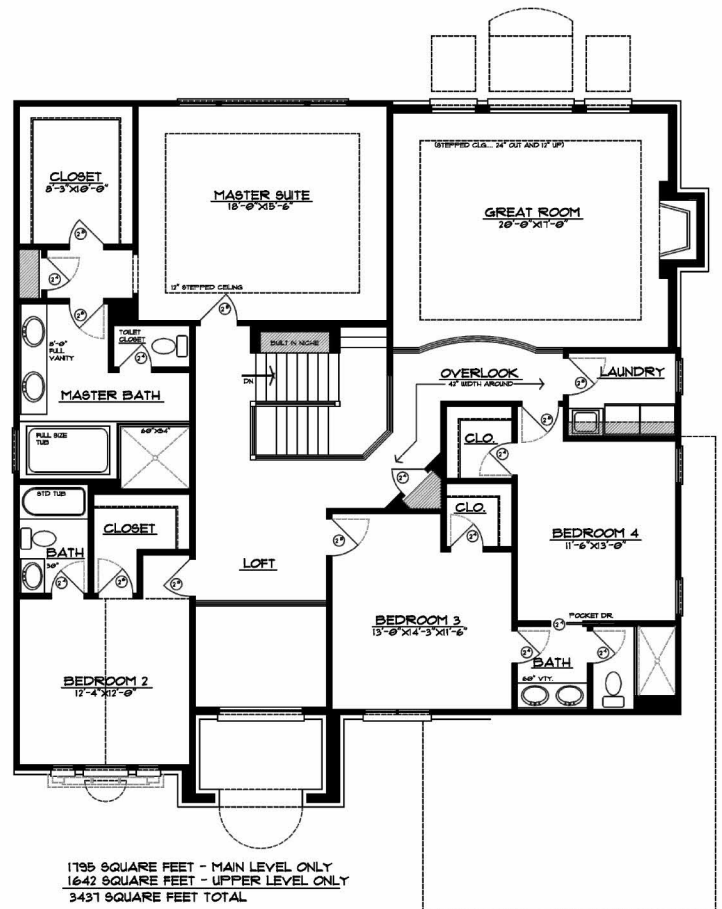

MONTEBELLO

ARIA
COLONIAL 3437

1795 SQUARE FEET - MAIN LEVEL ONLY
 1642 SQUARE FEET - UPPER LEVEL ONLY
 3437 SQUARE FEET TOTAL

1795 SQUARE FEET - MAIN LEVEL ONLY
 1642 SQUARE FEET - UPPER LEVEL ONLY
 3437 SQUARE FEET TOTAL